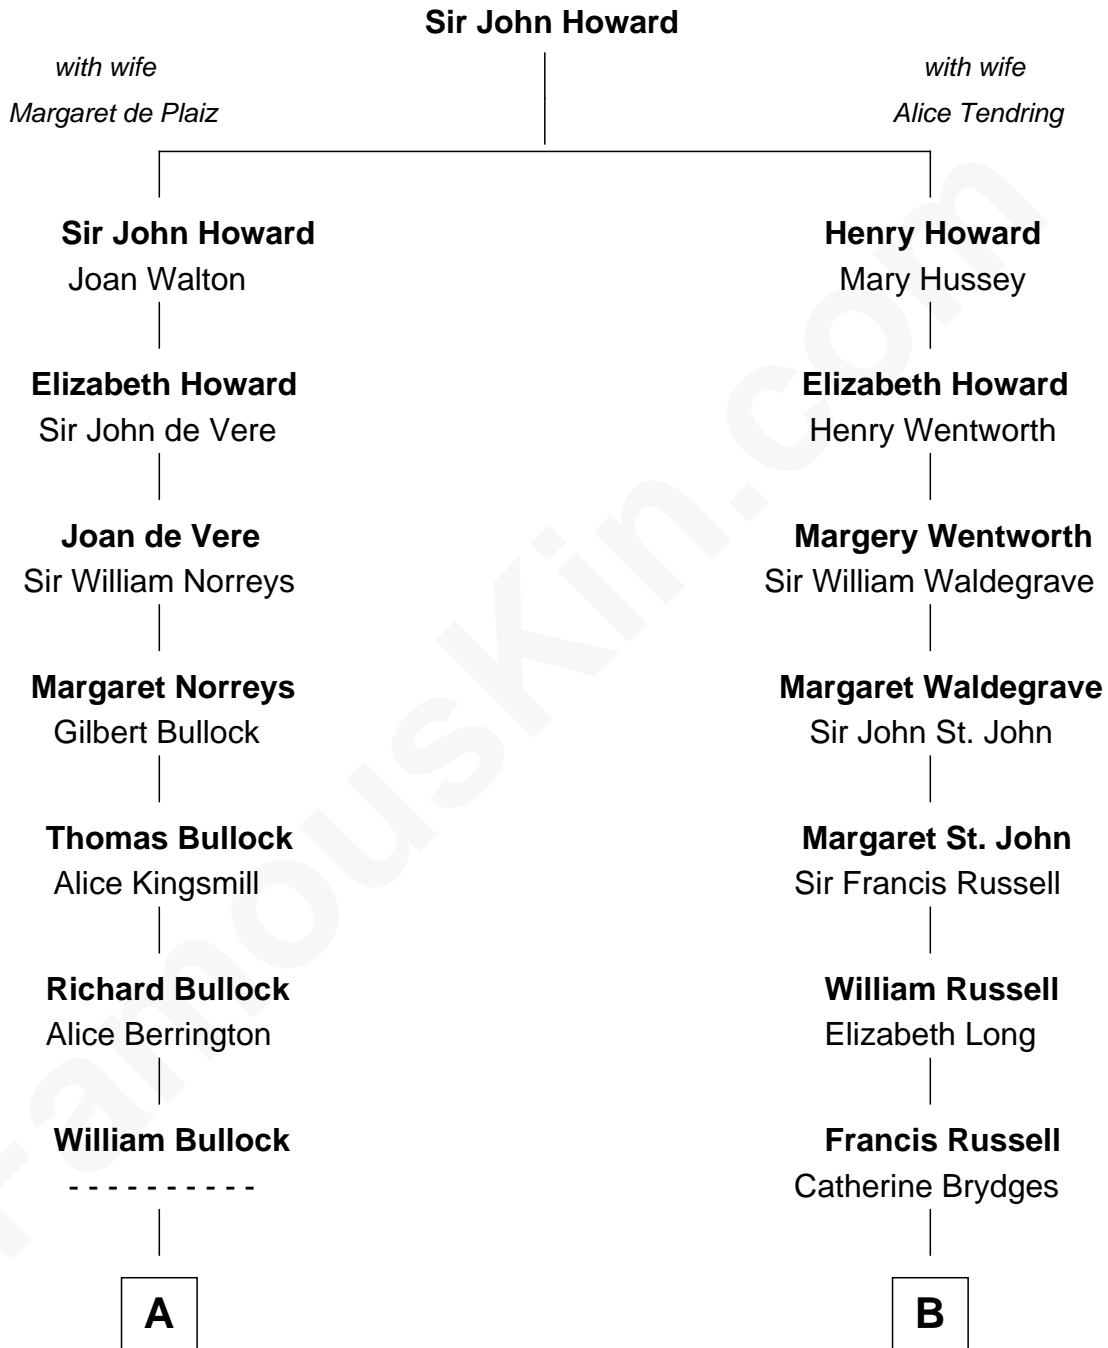

## Relationship Chart of

**Samuel Howard**

*Boston Tea Party Participant*

12th cousin 6 times removed of

**Prince William**

*Prince of Wales*

**C**

**Princess Diana Frances Spencer**  
Charles III, King of the United Kingdom

**Prince William**  
*Prince of Wales*

FamousKin.com