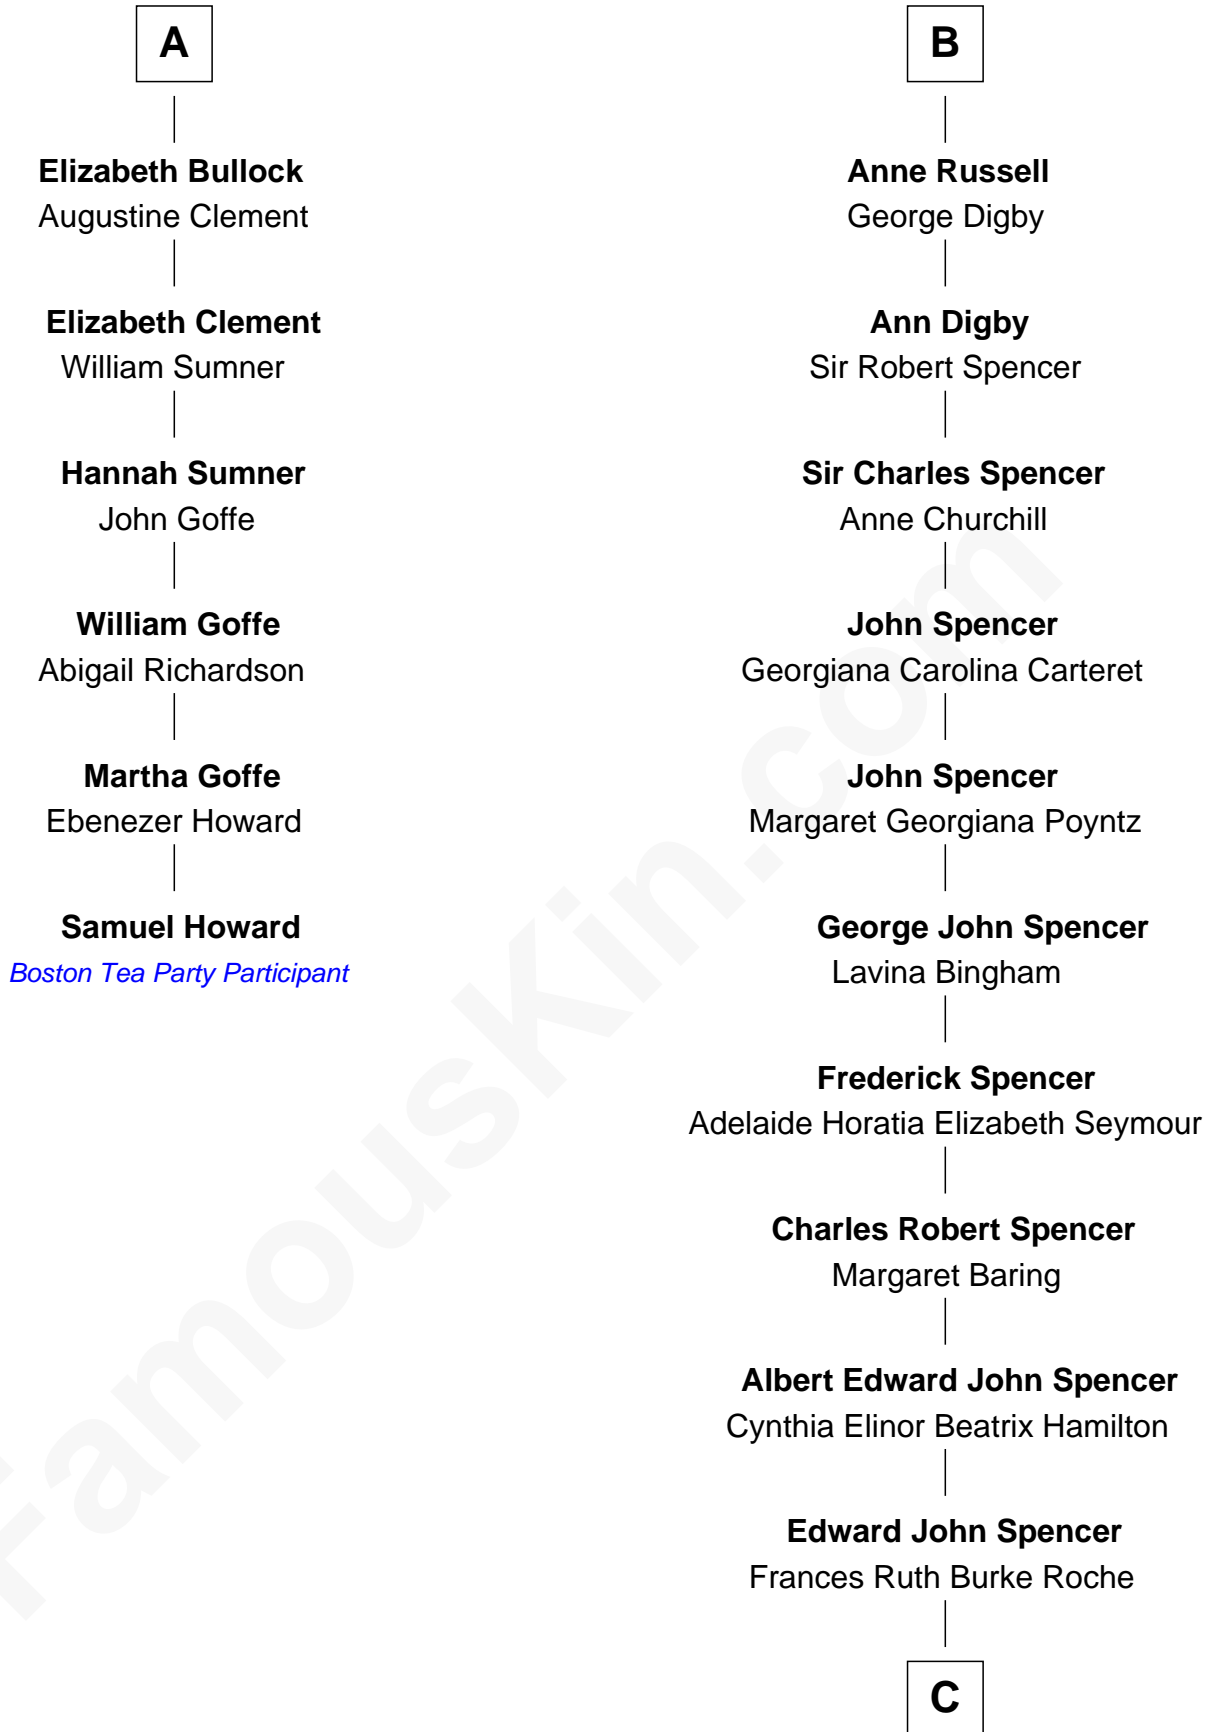

## Relationship Chart of

**Samuel Howard**

*Boston Tea Party Participant*

12th cousin 6 times removed of

**Prince William**

*Prince of Wales*

**C**

**Princess Diana Frances Spencer**  
Charles III, King of the United Kingdom

**Prince William**  
*Prince of Wales*

FamousKin.com