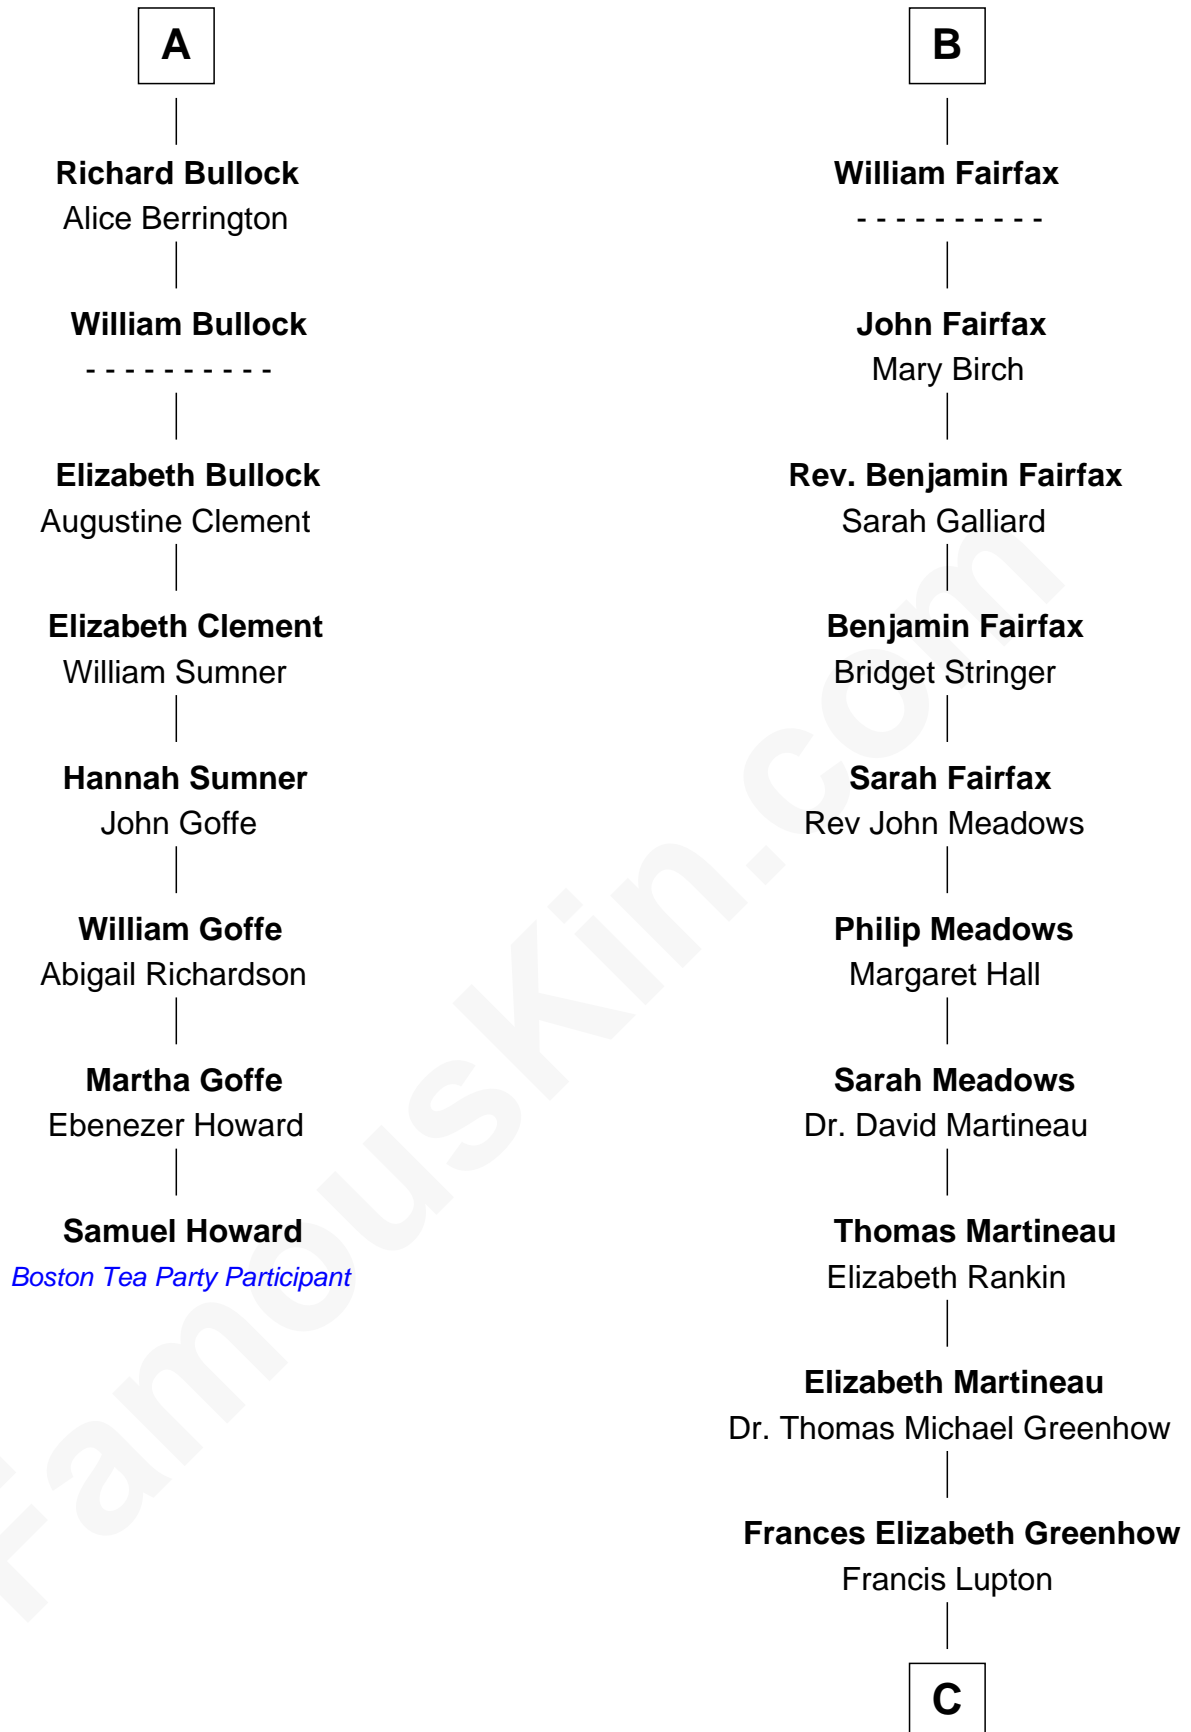

FamousKin.com Relationship Chart of

Samuel Howard

Boston Tea Party Participant

14th cousin 7 times removed of

Catherine Middleton

Princess of Wales

William de Montagu
Katherine de Grandison

Sibyl de Montagu
Sir Edmund Fitzalan

Philippe Fitzalan
Sir Richard Sergeaux

Alice Sergeaux
Sir Richard de Vere

Sir John de Vere
Elizabeth Howard

Joan de Vere
Sir William Norreys

Margaret Norreys
Gilbert Bullock

Thomas Bullock
Alice Kingsmill

A

Philippa de Montagu
Sir Roger de Mortimer

Edmund Mortimer
Philippa Plantagenet

Elizabeth Mortimer
Sir Henry Percy

Sir Henry Percy
Eleanor Neville

Sir Henry Percy
Eleanor Poynings

Margaret Percy
Sir William Gascoigne

Agnes Gascoigne
Sir Thomas Fairfax

B

C

Francis Martineau Lupton

Harriet Albina Davis

Olive Christina Lupton

Richard Noel Middleton

Peter Francis Middleton