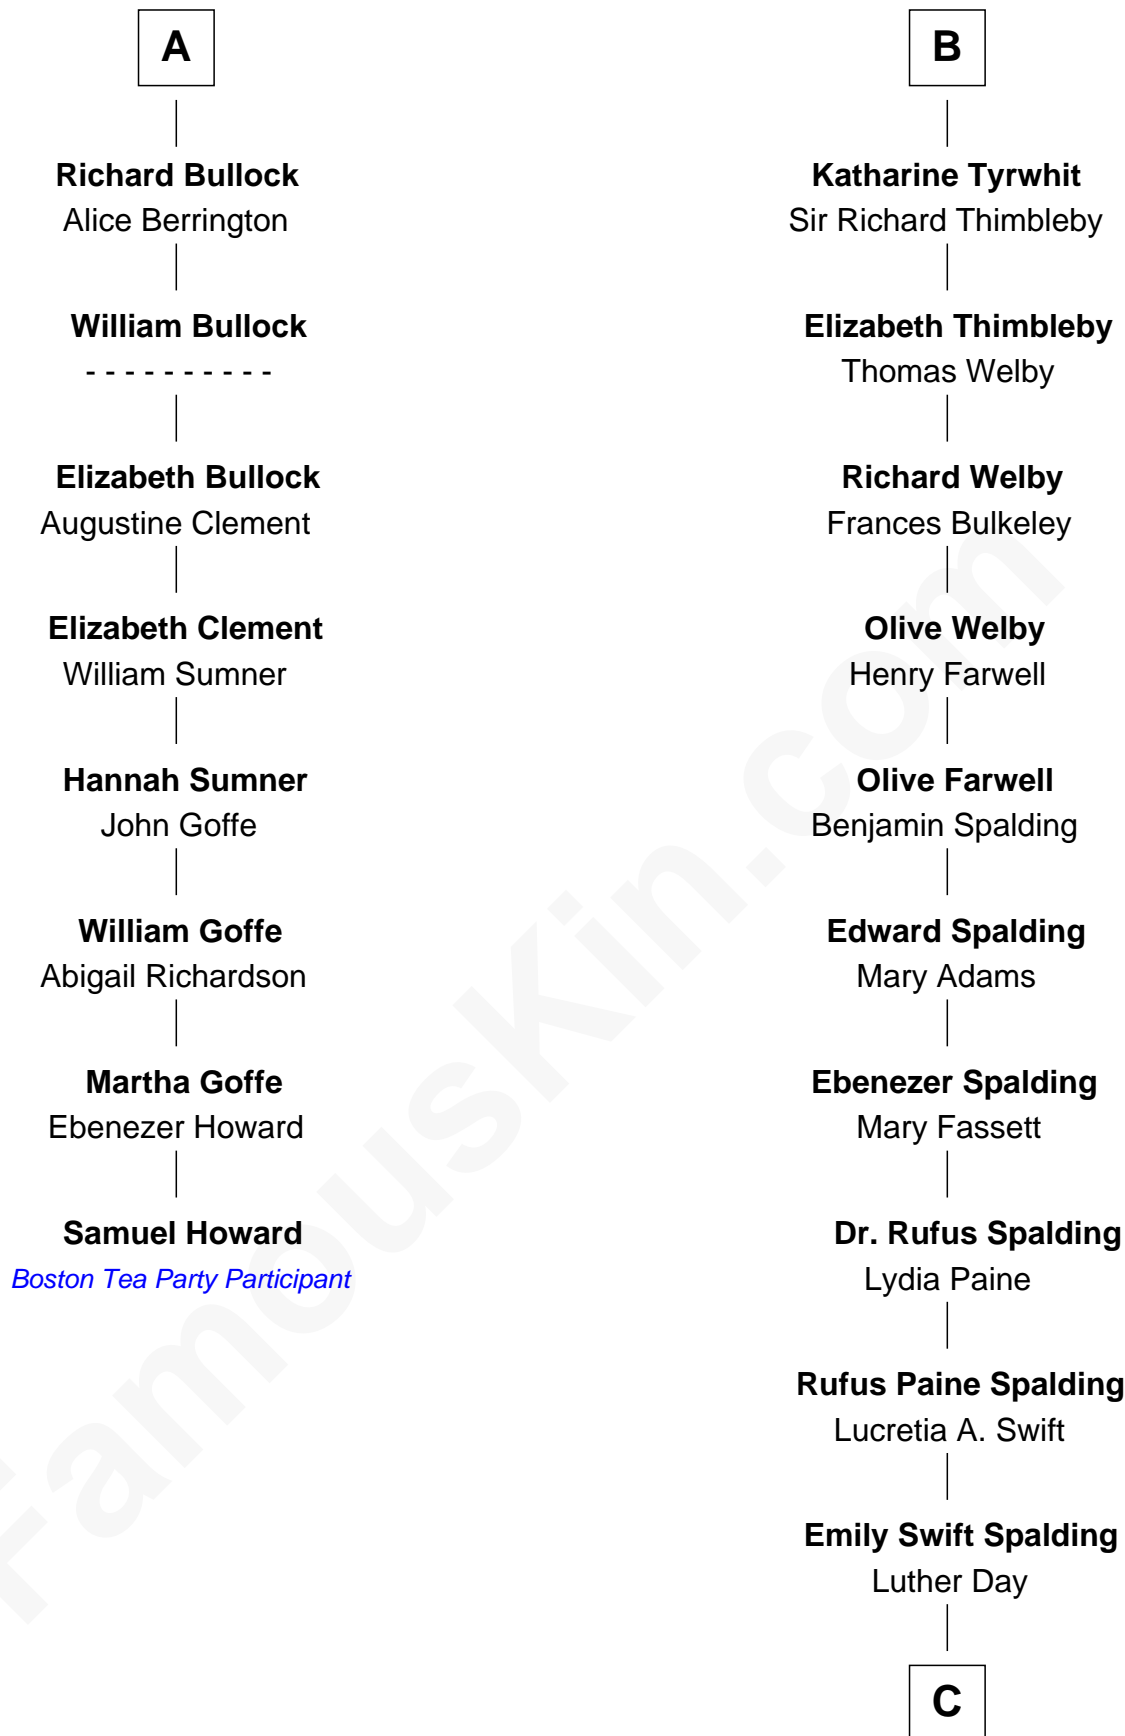

FamousKin.com

Relationship Chart of

Samuel Howard

Boston Tea Party Participant

14th cousin 7 times removed of

Anna Gunn

TV and Movie Actress

Bartholomew de Badlesmere

Margaret de Clare

C

William Rufus Day
Mary Elizabeth Schaefer

Luther N. Day
Ida McKinley Barber

Ida McKinley Day
Clemens Earl Gunn

Clemens Earl Gunn
Sharon Anna Kathryn Peters

Anna Gunn
TV and Movie Actress