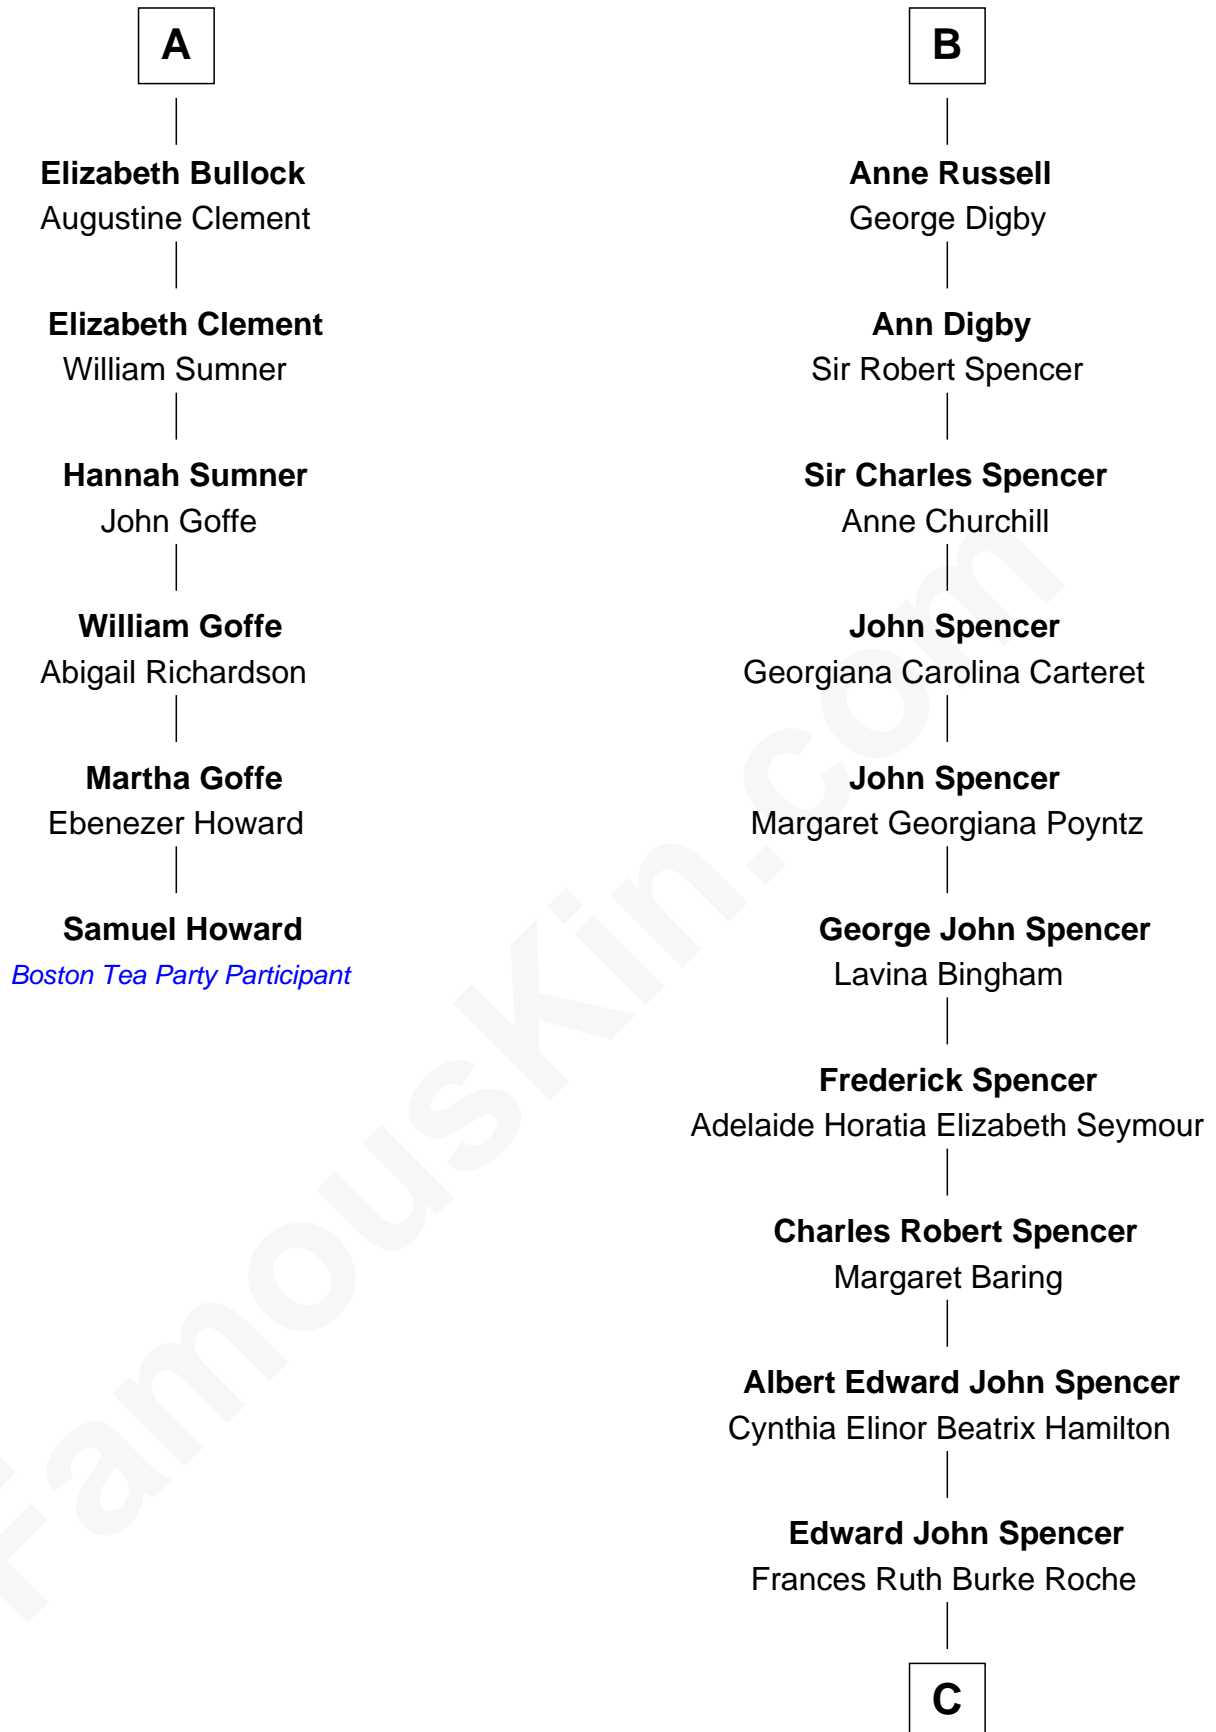

FamousKin.com

Relationship Chart of

Samuel Howard

Boston Tea Party Participant

12th cousin 6 times removed of

Prince Harry

Duke of Sussex

Sir John Howard

C

Princess Diana Frances Spencer
Charles III, King of the United Kingdom

Prince Harry
Duke of Sussex

FamousKin.com