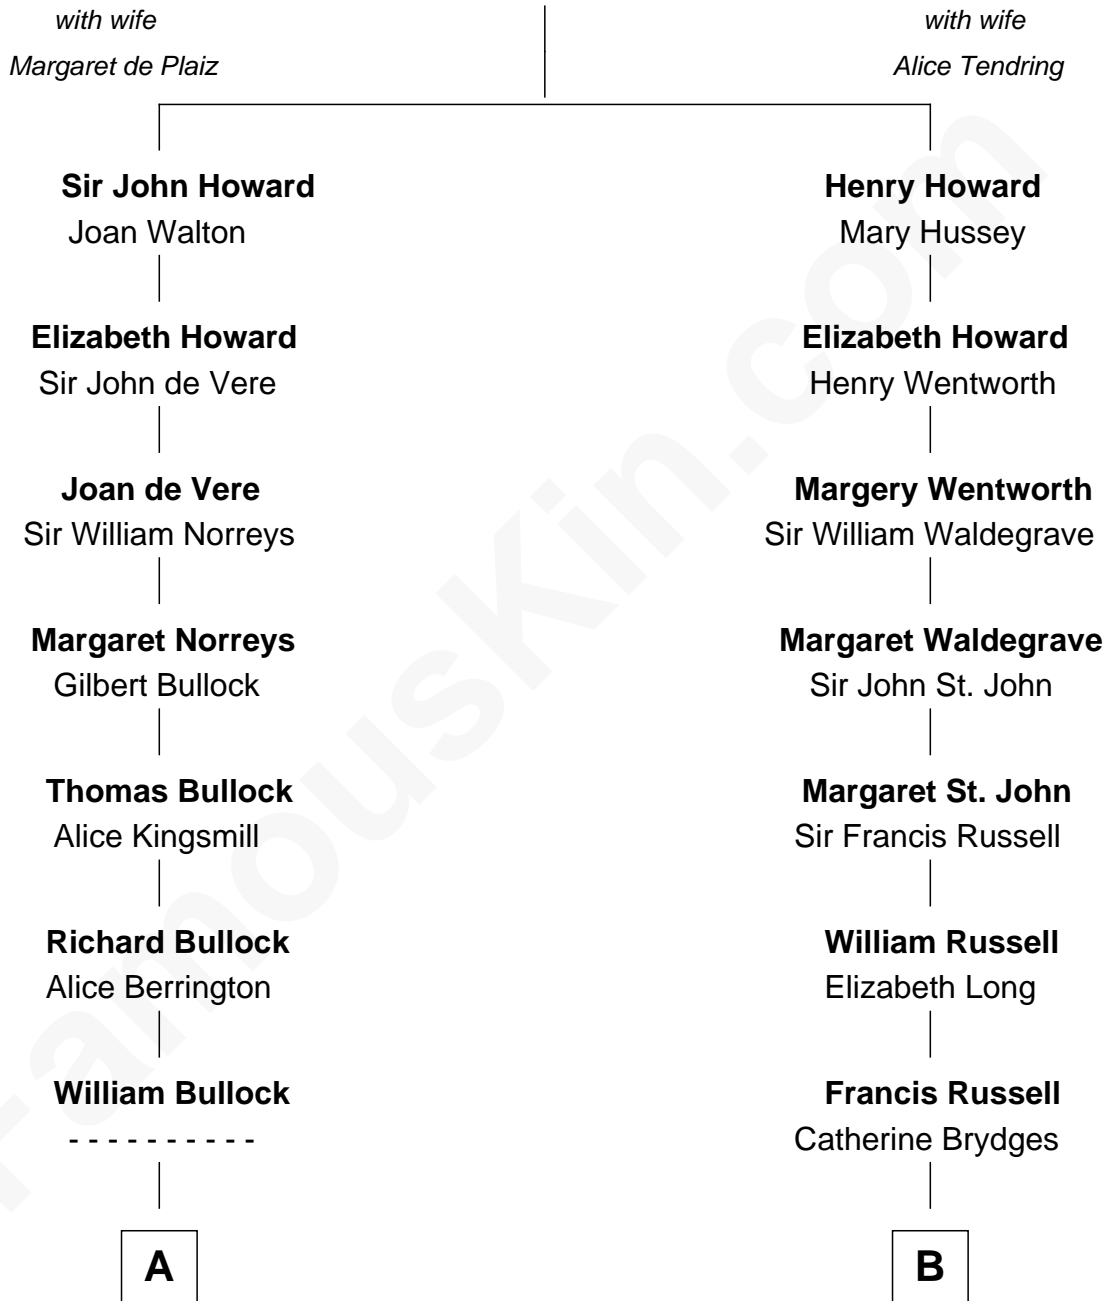

FamousKin.com

Relationship Chart of

Samuel Howard

Boston Tea Party Participant

12th cousin 6 times removed of

Prince Harry

Duke of Sussex

Sir John Howard

C

Princess Diana Frances Spencer
Charles III, King of the United Kingdom

Prince Harry
Duke of Sussex

FamousKin.com