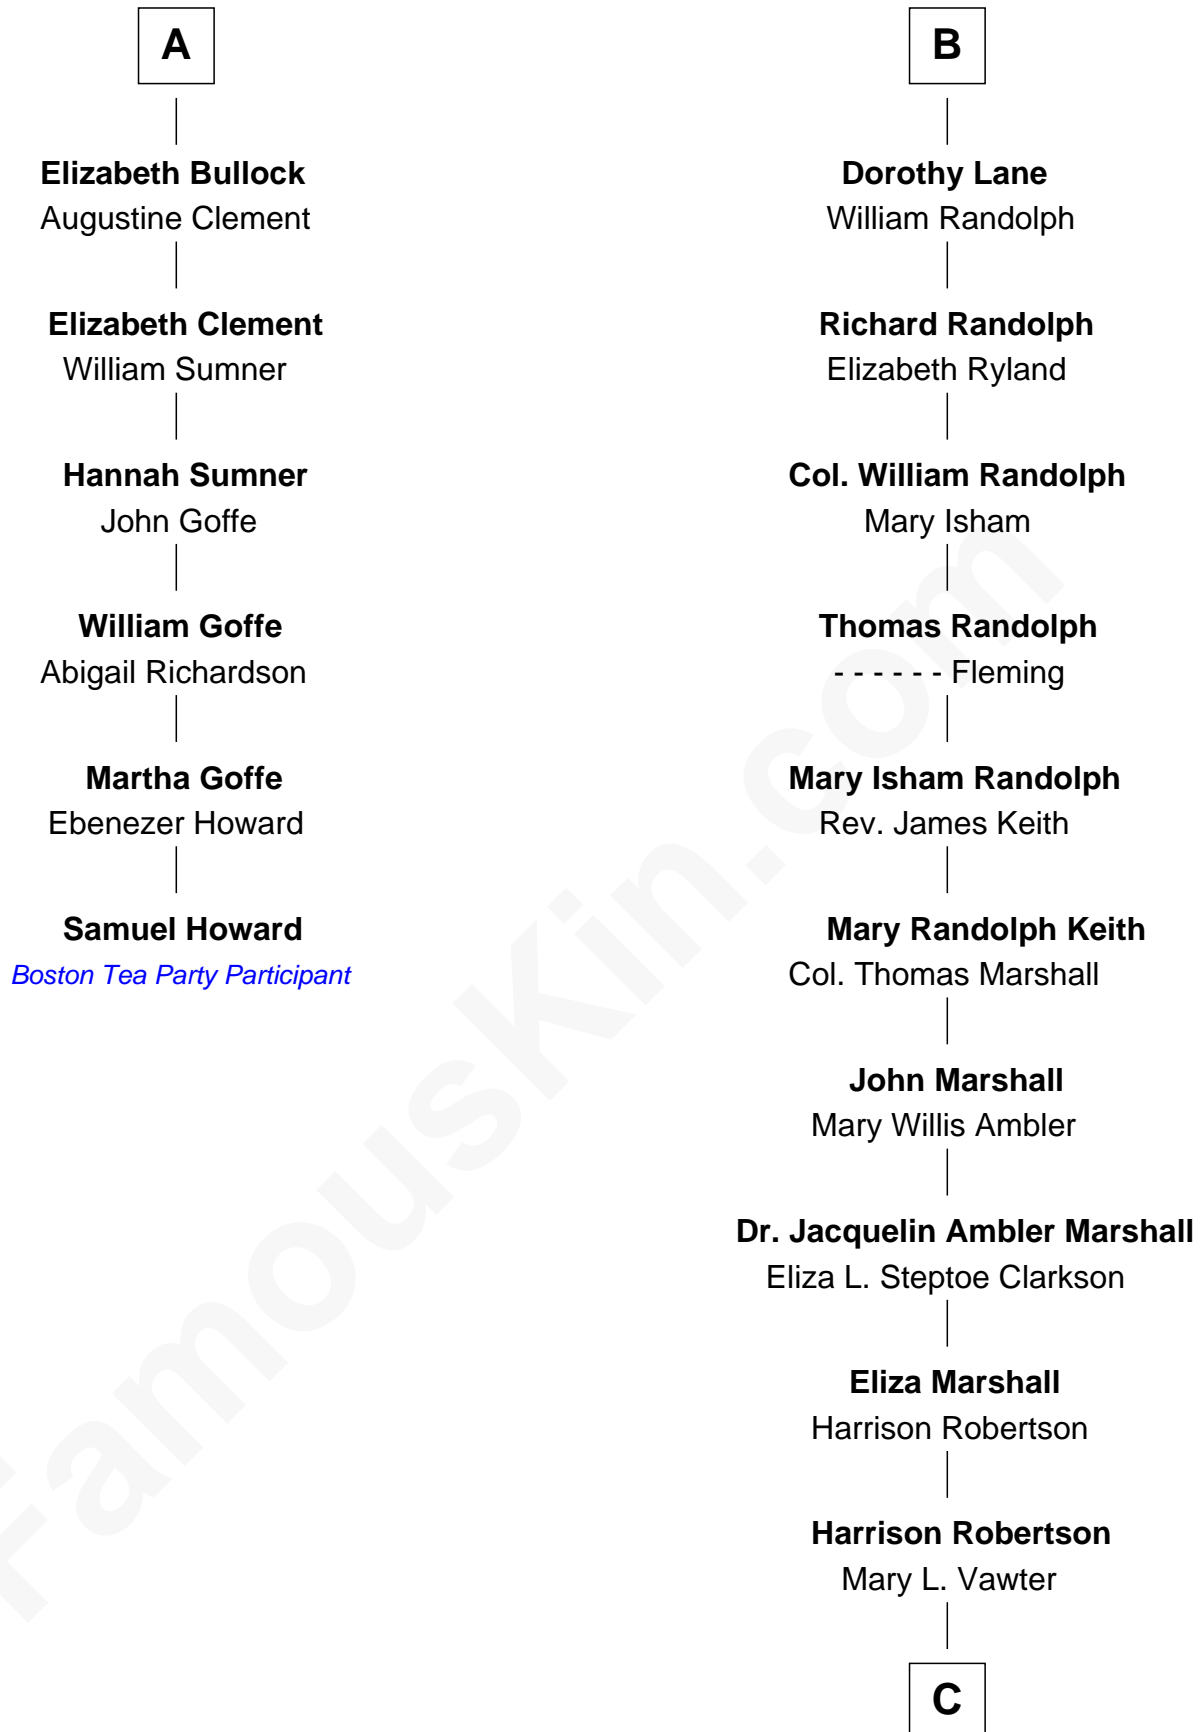

FamousKin.com Relationship Chart of

Samuel Howard

Boston Tea Party Participant

12th cousin 7 times removed of

Mary Chapin Carpenter

Singer and Songwriter

C

Harrison Marshall Robertson