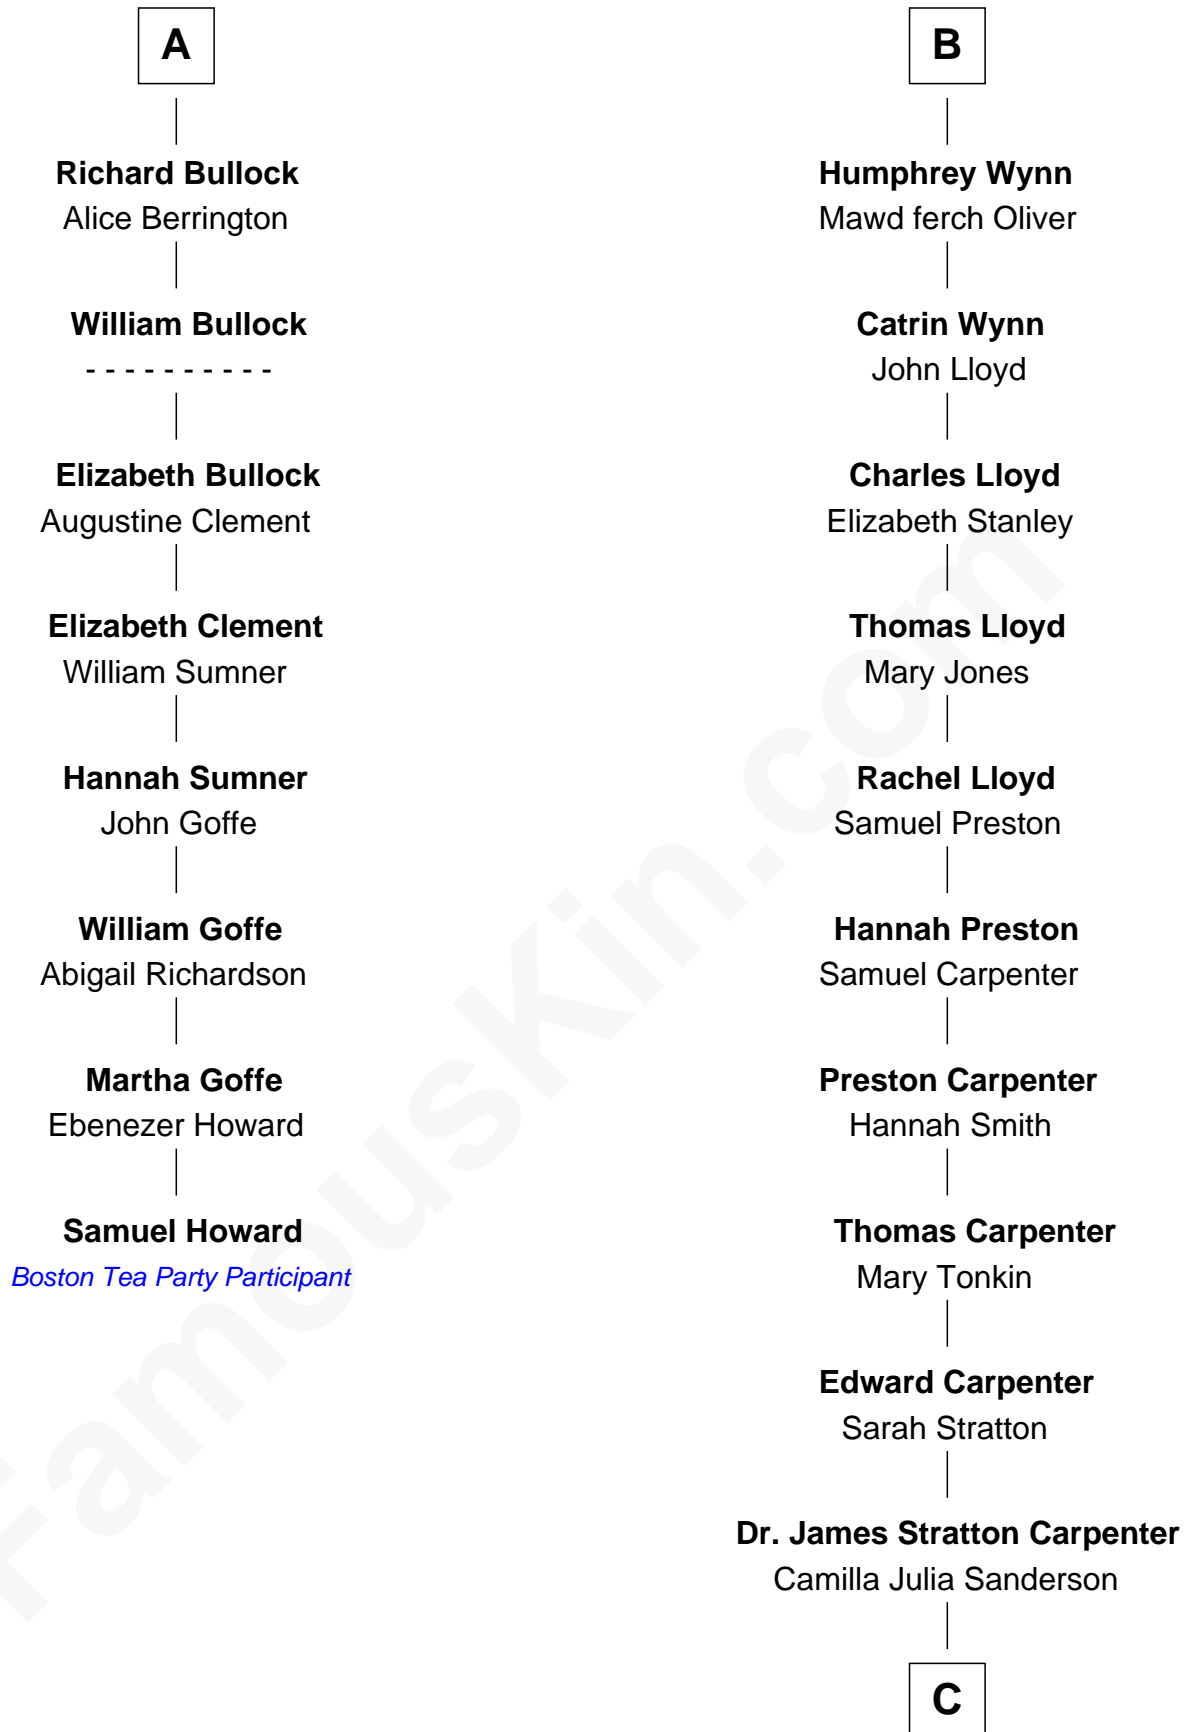

FamousKin.com Relationship Chart of Samuel Howard

Boston Tea Party Participant

14th cousin 7 times removed of

Mary Chapin Carpenter

Singer and Songwriter

C

Dr. John Thomas Carpenter

Eliza Adelaide Hill

Dr. James Stratton Carpenter

Lillian Louise Chapin

Chapin Carpenter

Ruth Smythe

Chapin Carpenter

Mary Bowie Robertson

Mary Chapin Carpenter

Singer and Songwriter