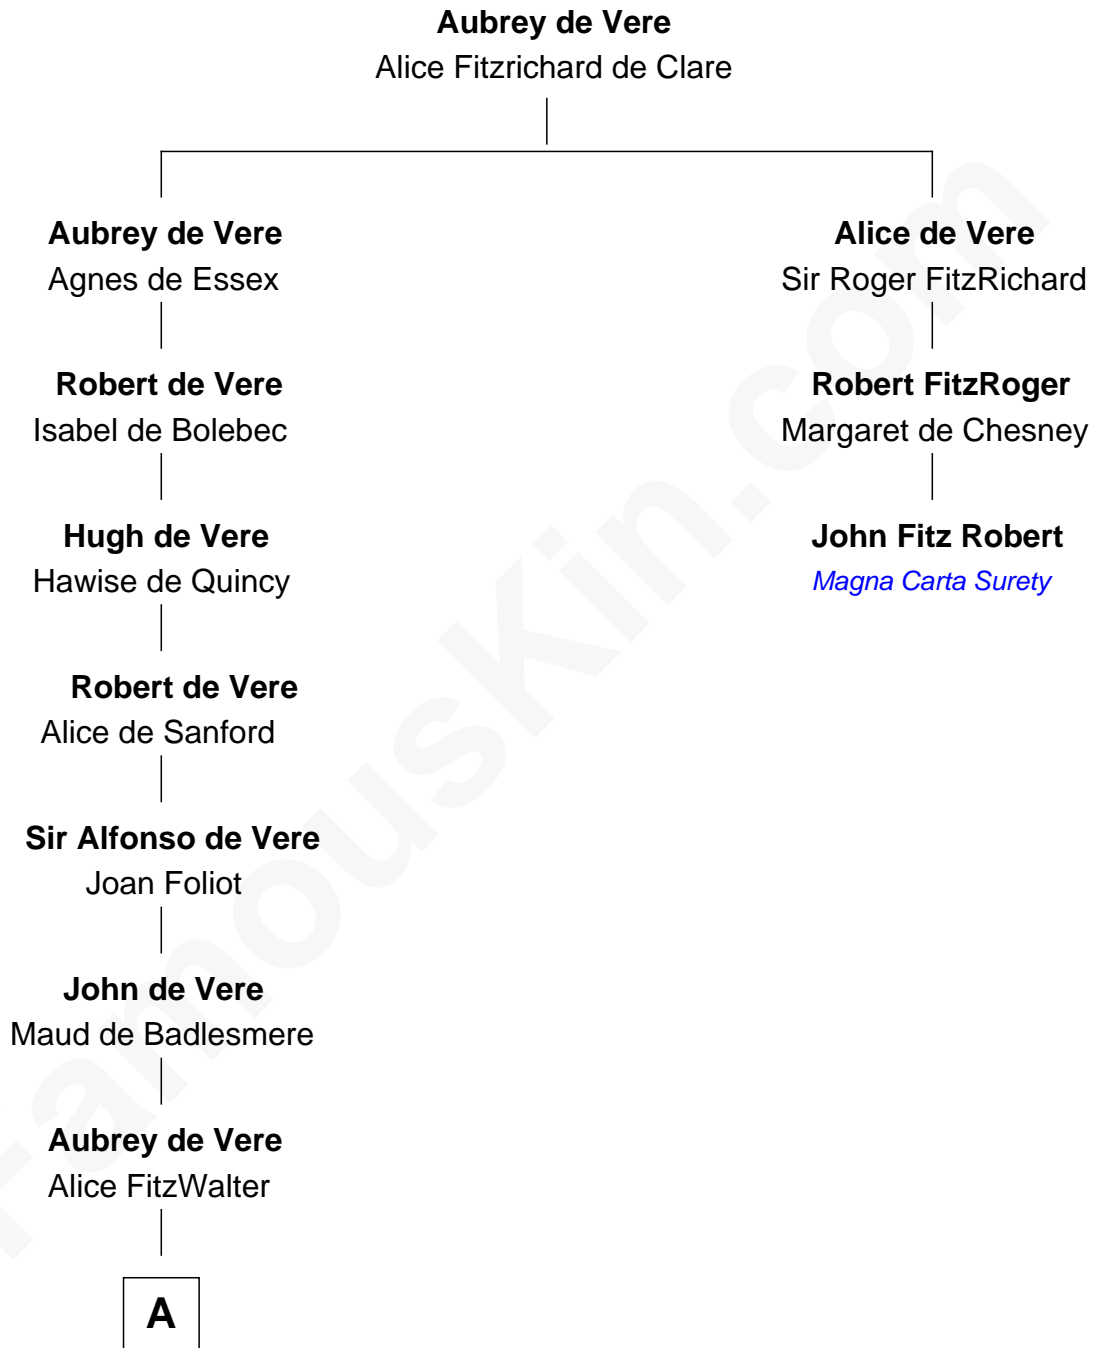

FamousKin.com Relationship Chart of

Samuel Howard

Boston Tea Party Participant

2nd cousin 17 times removed of

John Fitz Robert

Magna Carta Surety

B

—
William Goffe
Abigail Richardson

—
Martha Goffe
Ebenezer Howard

—
Samuel Howard
Boston Tea Party Participant

FamousKin.com