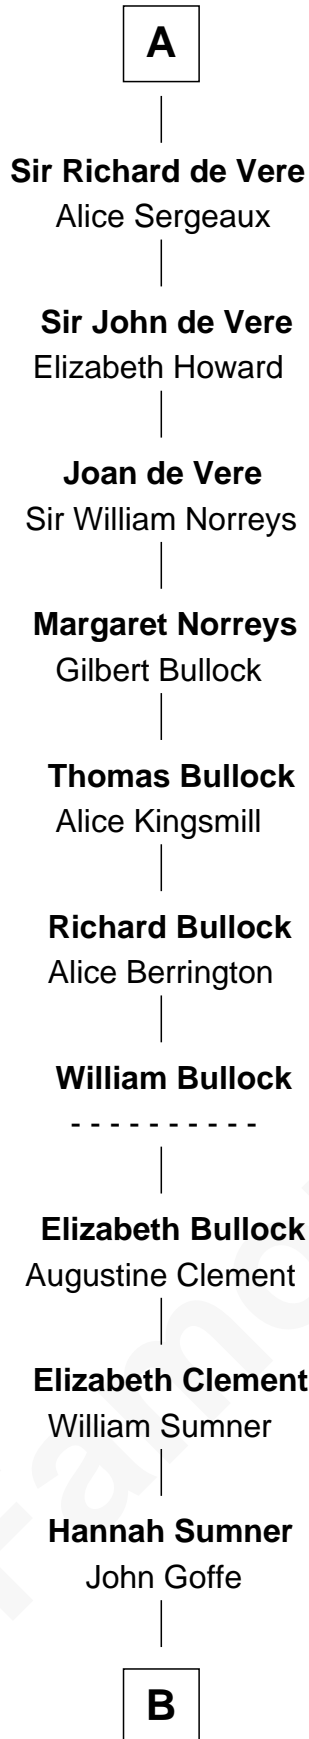

FamousKin.com Relationship Chart of

Samuel Howard

Boston Tea Party Participant

2nd cousin 17 times removed of

John Fitz Robert

Magna Carta Surety

B

—
William Goffe
Abigail Richardson

—
Martha Goffe
Ebenezer Howard

—
Samuel Howard
Boston Tea Party Participant

FamousKin.com