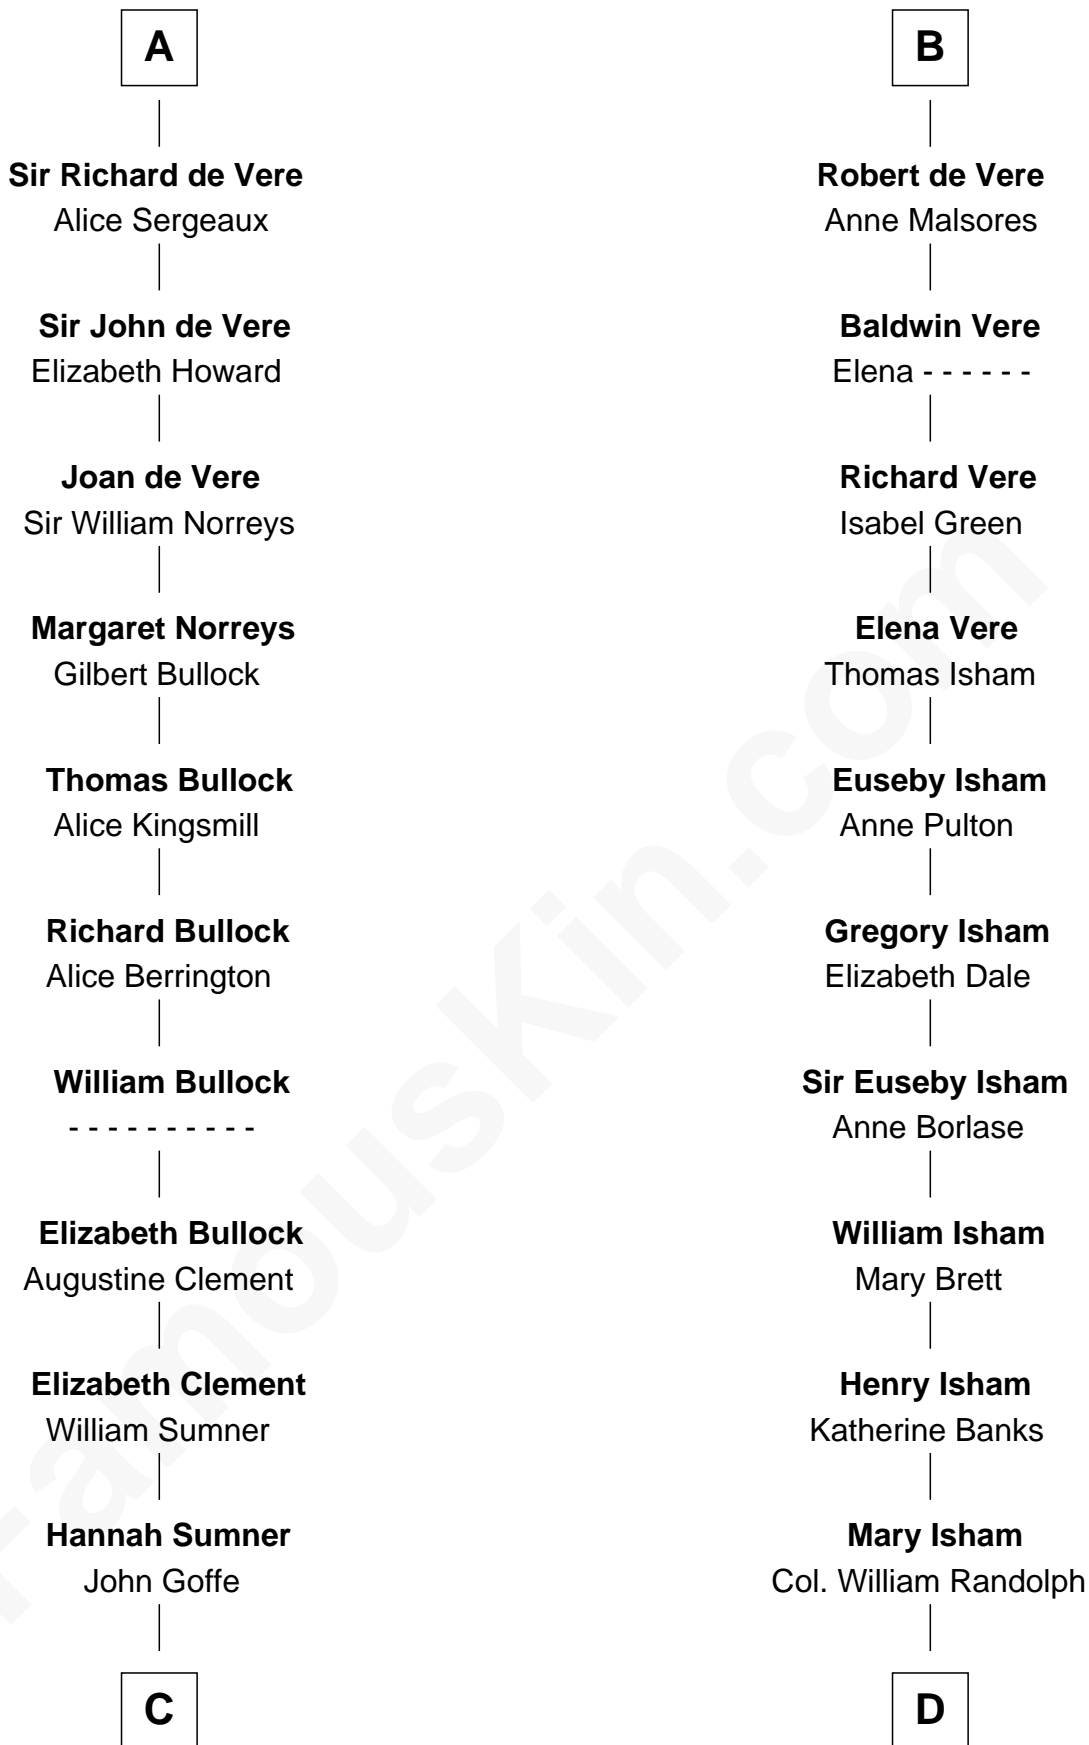

FamousKin.com

Relationship Chart of

Samuel Howard

Boston Tea Party Participant

19th cousin 1 time removed of

John Marshall

4th Chief Justice of the U.S. Supreme Court

C

William Goffe
Abigail Richardson

Martha Goffe
Ebenezer Howard

Samuel Howard
Boston Tea Party Participant

D

Thomas Randolph
----- Fleming

Mary Isham Randolph
Rev. James Keith

Mary Randolph Keith
Col. Thomas Marshall