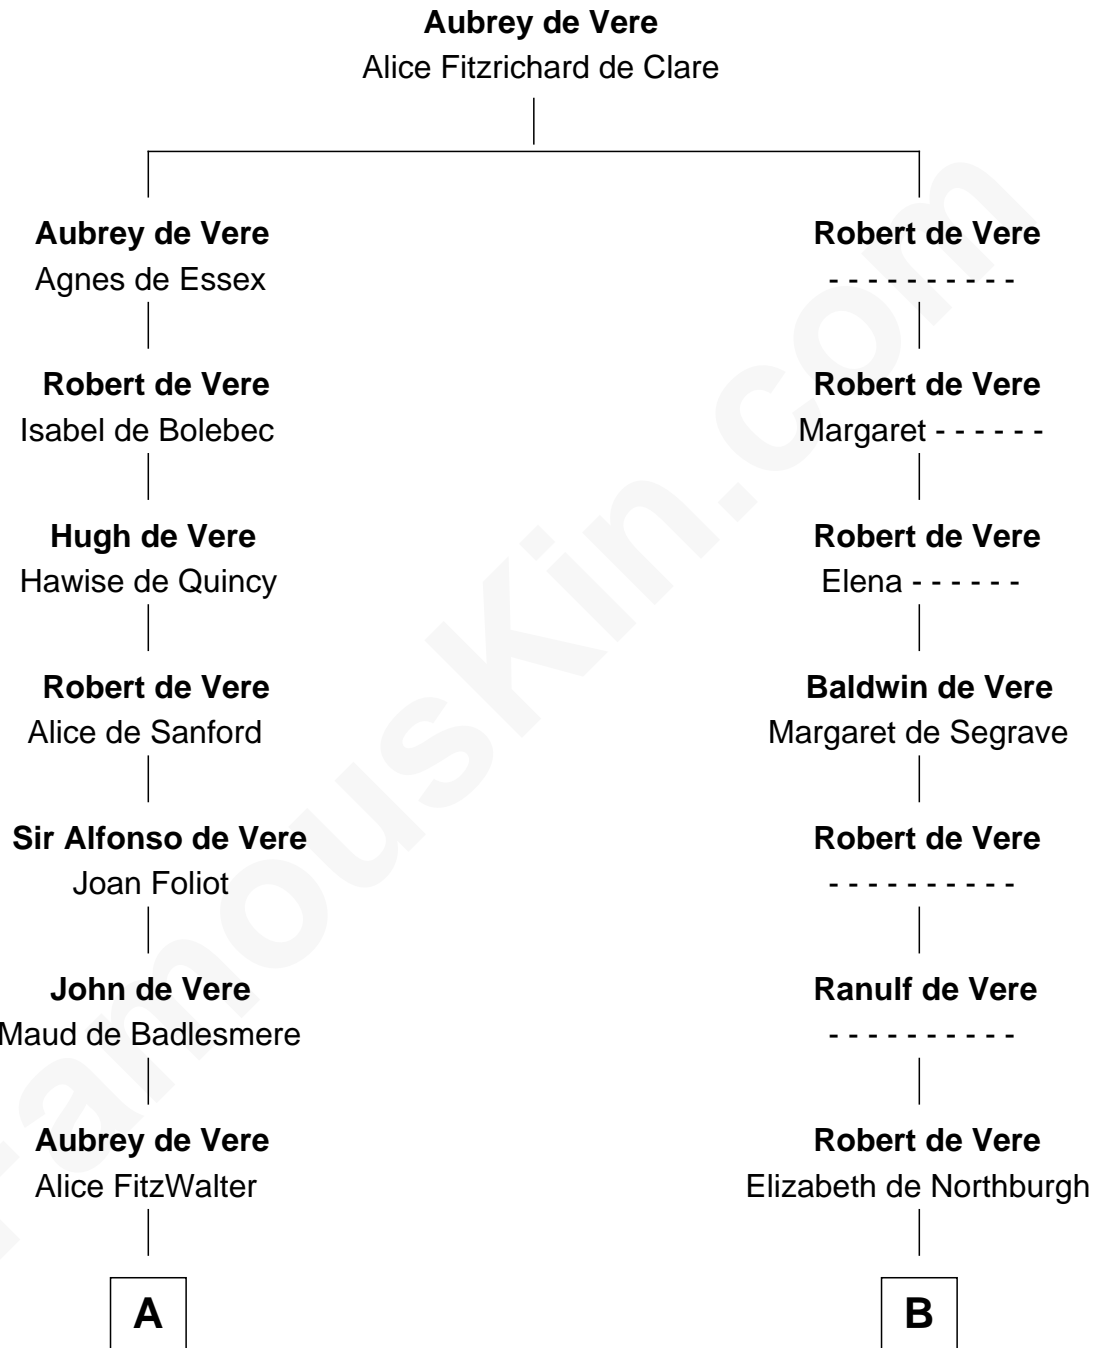

FamousKin.com

Relationship Chart of

Samuel Howard

Boston Tea Party Participant

19th cousin 1 time removed of

John Marshall

4th Chief Justice of the U.S. Supreme Court

C

William Goffe
Abigail Richardson

Martha Goffe
Ebenezer Howard

Samuel Howard
Boston Tea Party Participant

D

Thomas Randolph
----- Fleming

Mary Isham Randolph
Rev. James Keith

Mary Randolph Keith
Col. Thomas Marshall

John Marshall
U.S. Supreme Court Chief Justice