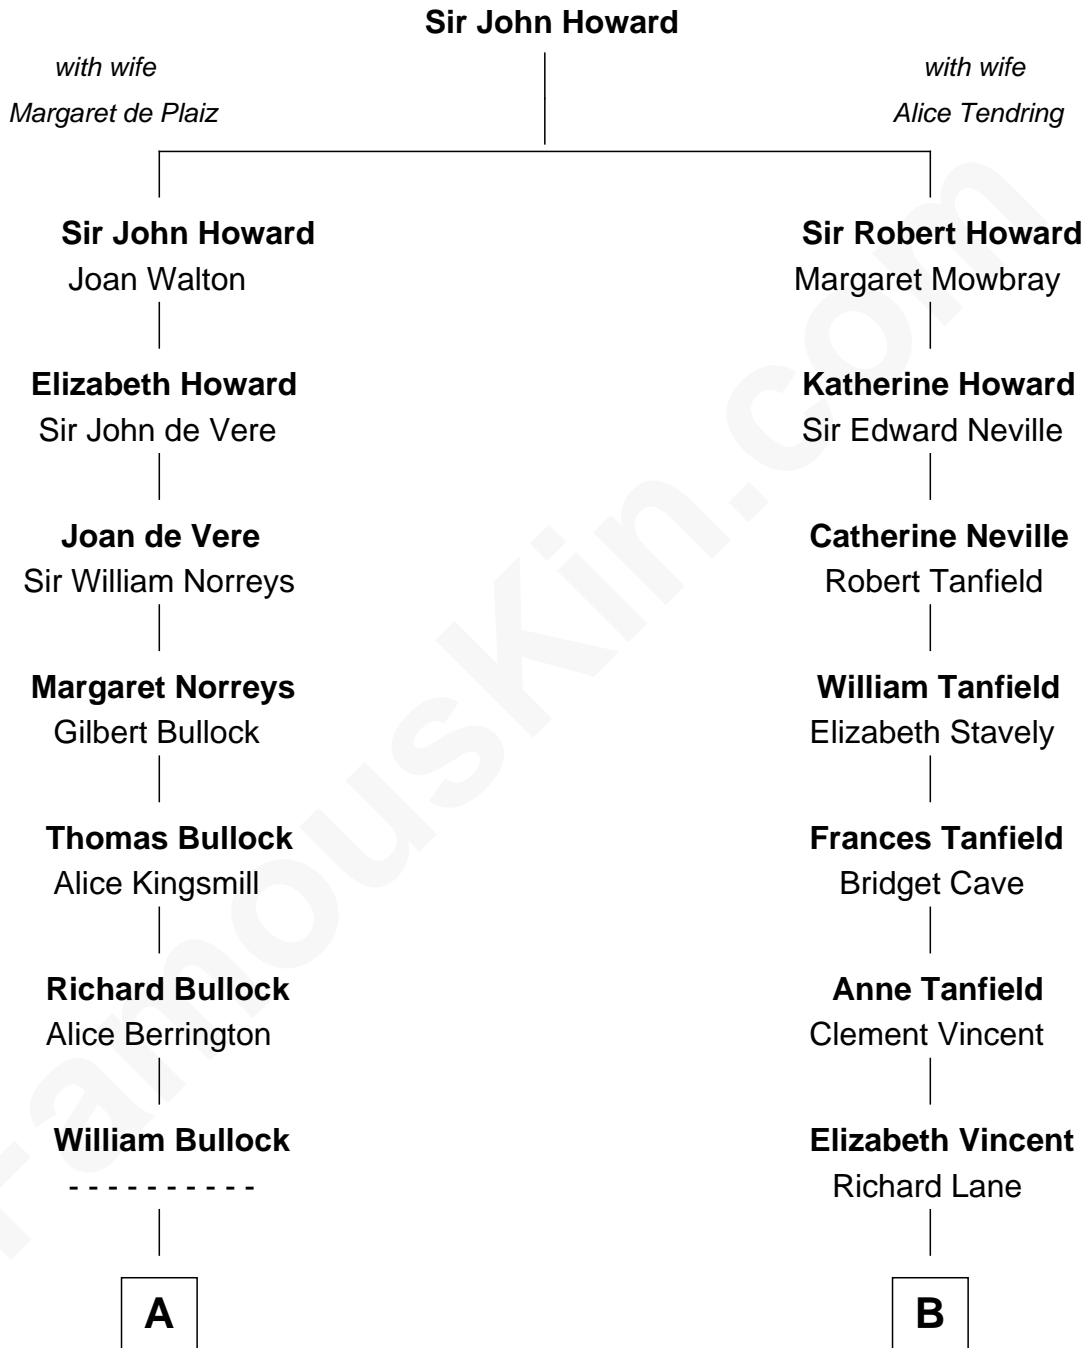

FamousKin.com Relationship Chart of

Samuel Howard

Boston Tea Party Participant

12th cousin 7 times removed of

Edward Norton

Movie Actor

C

Betty Kent Harrison
Edward Mower Norton

Edward Mower Norton
Lydia Robinson Rouse

Edward Norton
Movie Actor

FamousKin.com