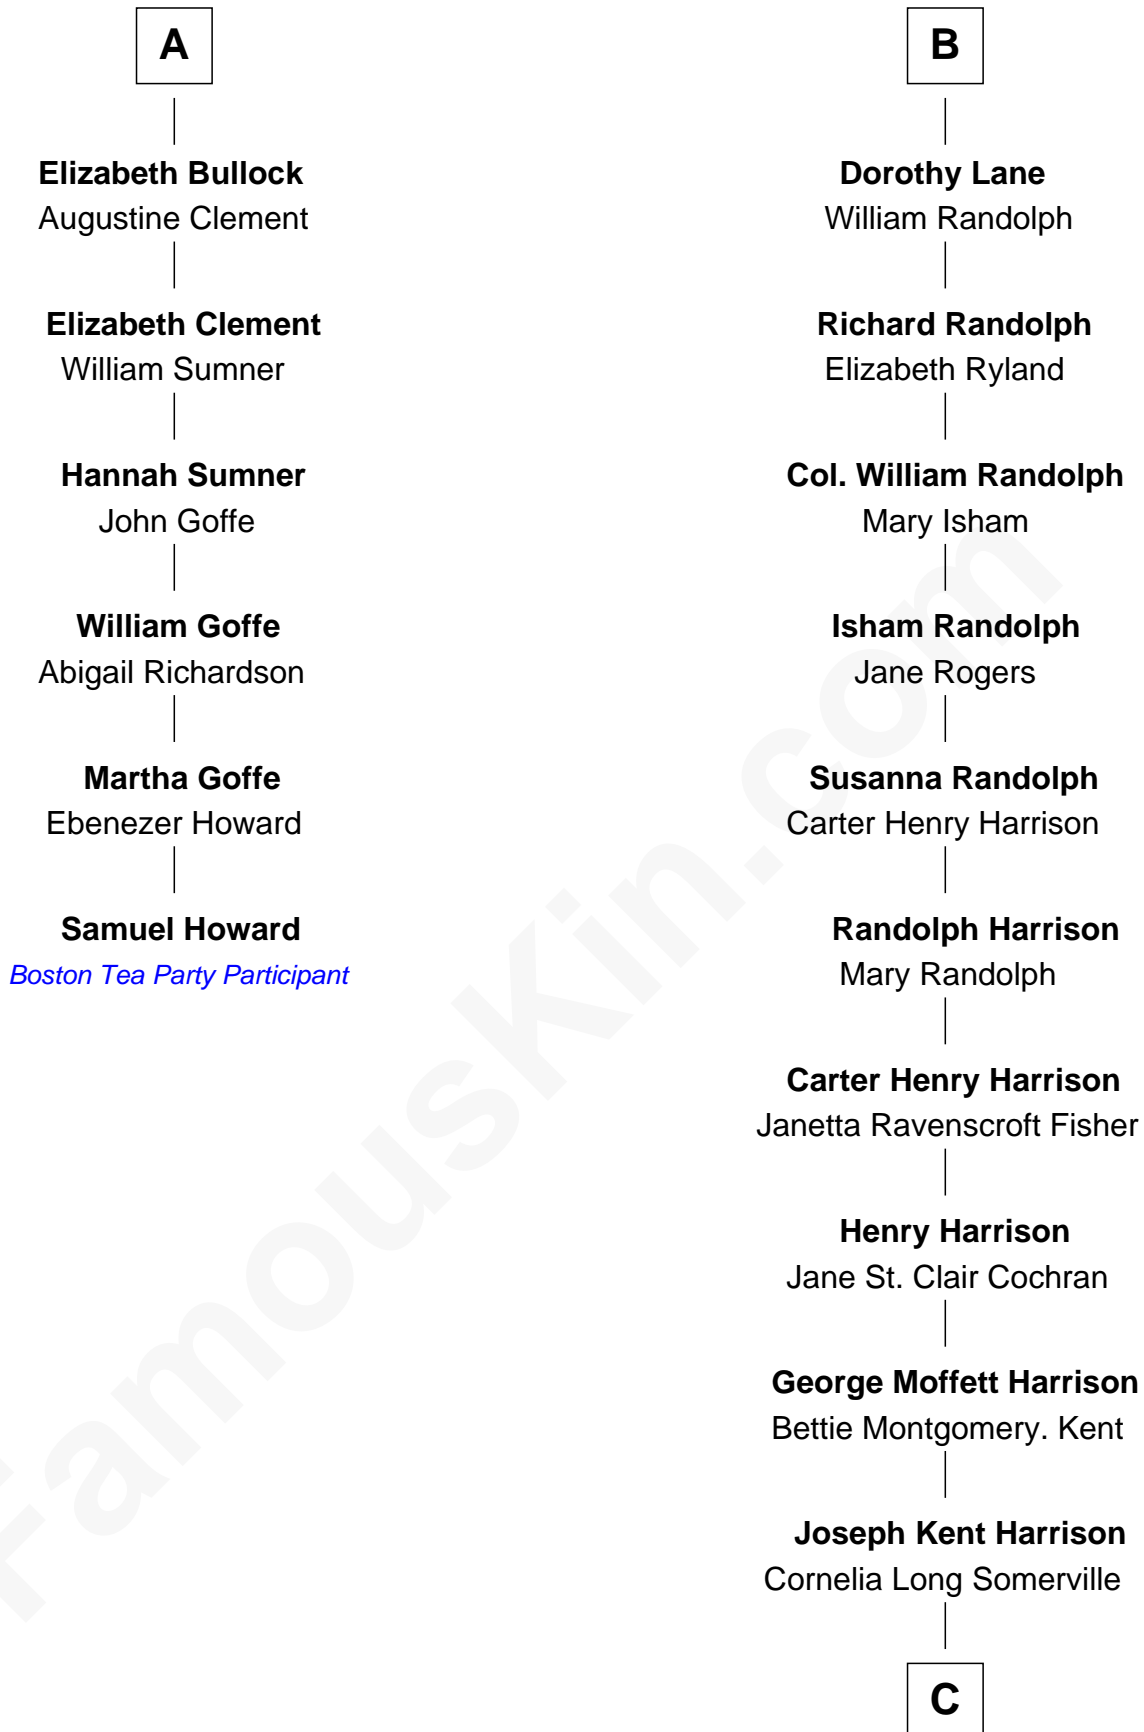

FamousKin.com Relationship Chart of

Samuel Howard

Boston Tea Party Participant

12th cousin 7 times removed of

Edward Norton

Movie Actor

C

Betty Kent Harrison
Edward Mower Norton

Edward Mower Norton
Lydia Robinson Rouse

Edward Norton
Movie Actor

FamousKin.com