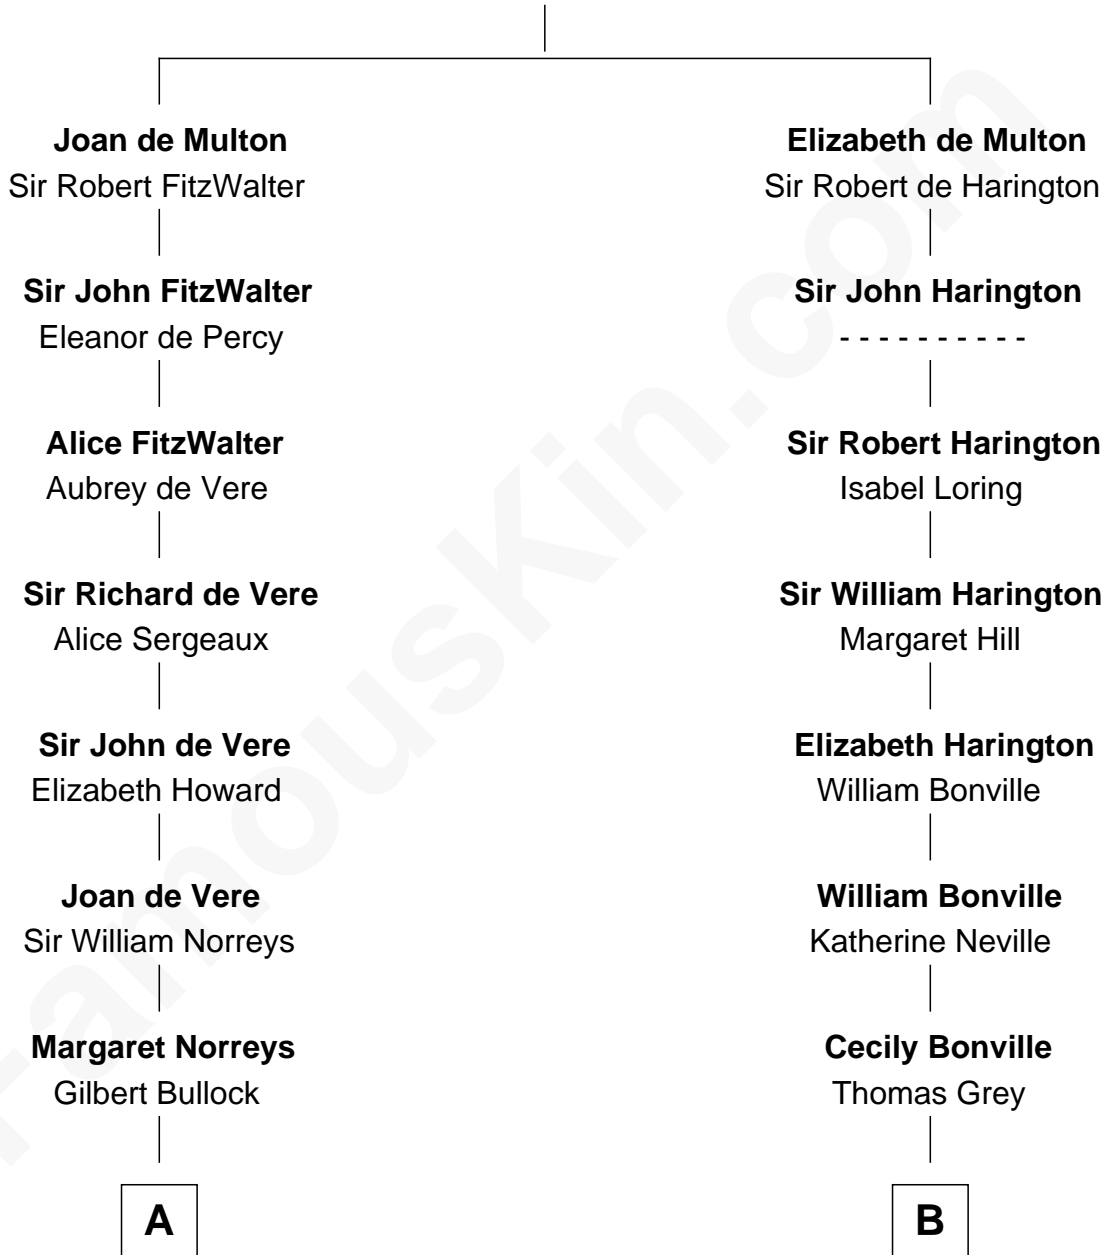

FamousKin.com

Relationship Chart of

Samuel Howard

Boston Tea Party Participant

15th cousin 3 times removed of

Oliver Wendell Holmes, Jr.

U.S. Supreme Court Justice

Sir Thomas de Multon

Eleanor de Burgh

C

Oliver Wendell Holmes

Amelia Lee Jackson

Oliver Wendell Holmes, Jr.

U.S. Supreme Court Justice

FamousKin.com