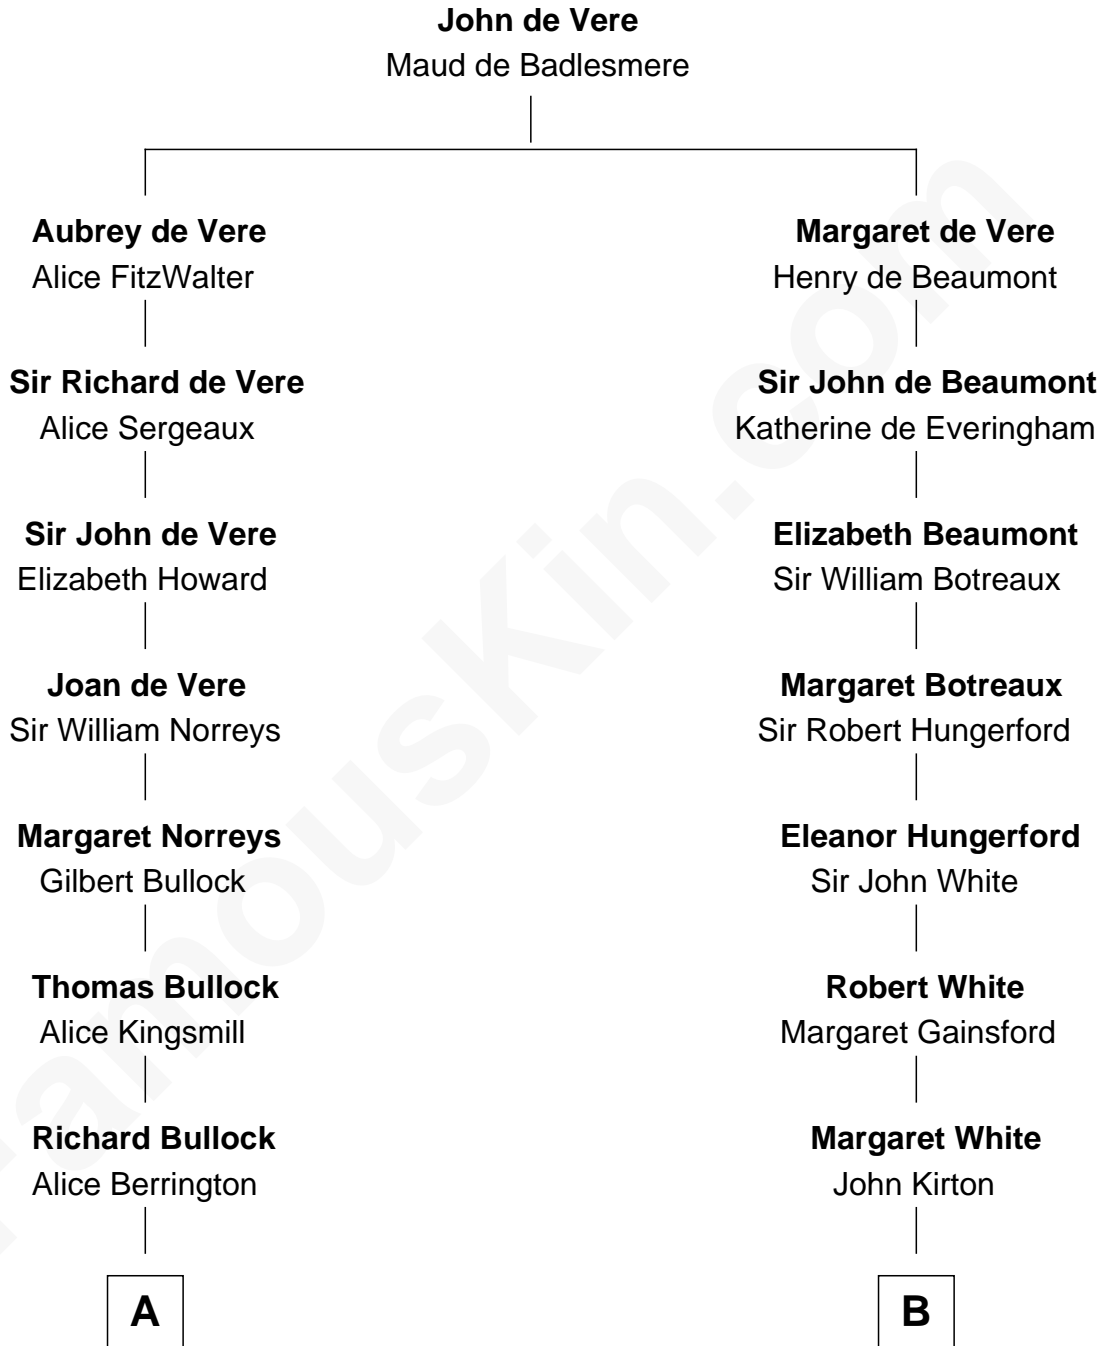

FamousKin.com Relationship Chart of

Samuel Howard

Boston Tea Party Participant

13th cousin 8 times removed of

Endicott Peabody

62nd Governor of Massachusetts

C

Harriet Paine Rose

62nd Governor of Massachusetts