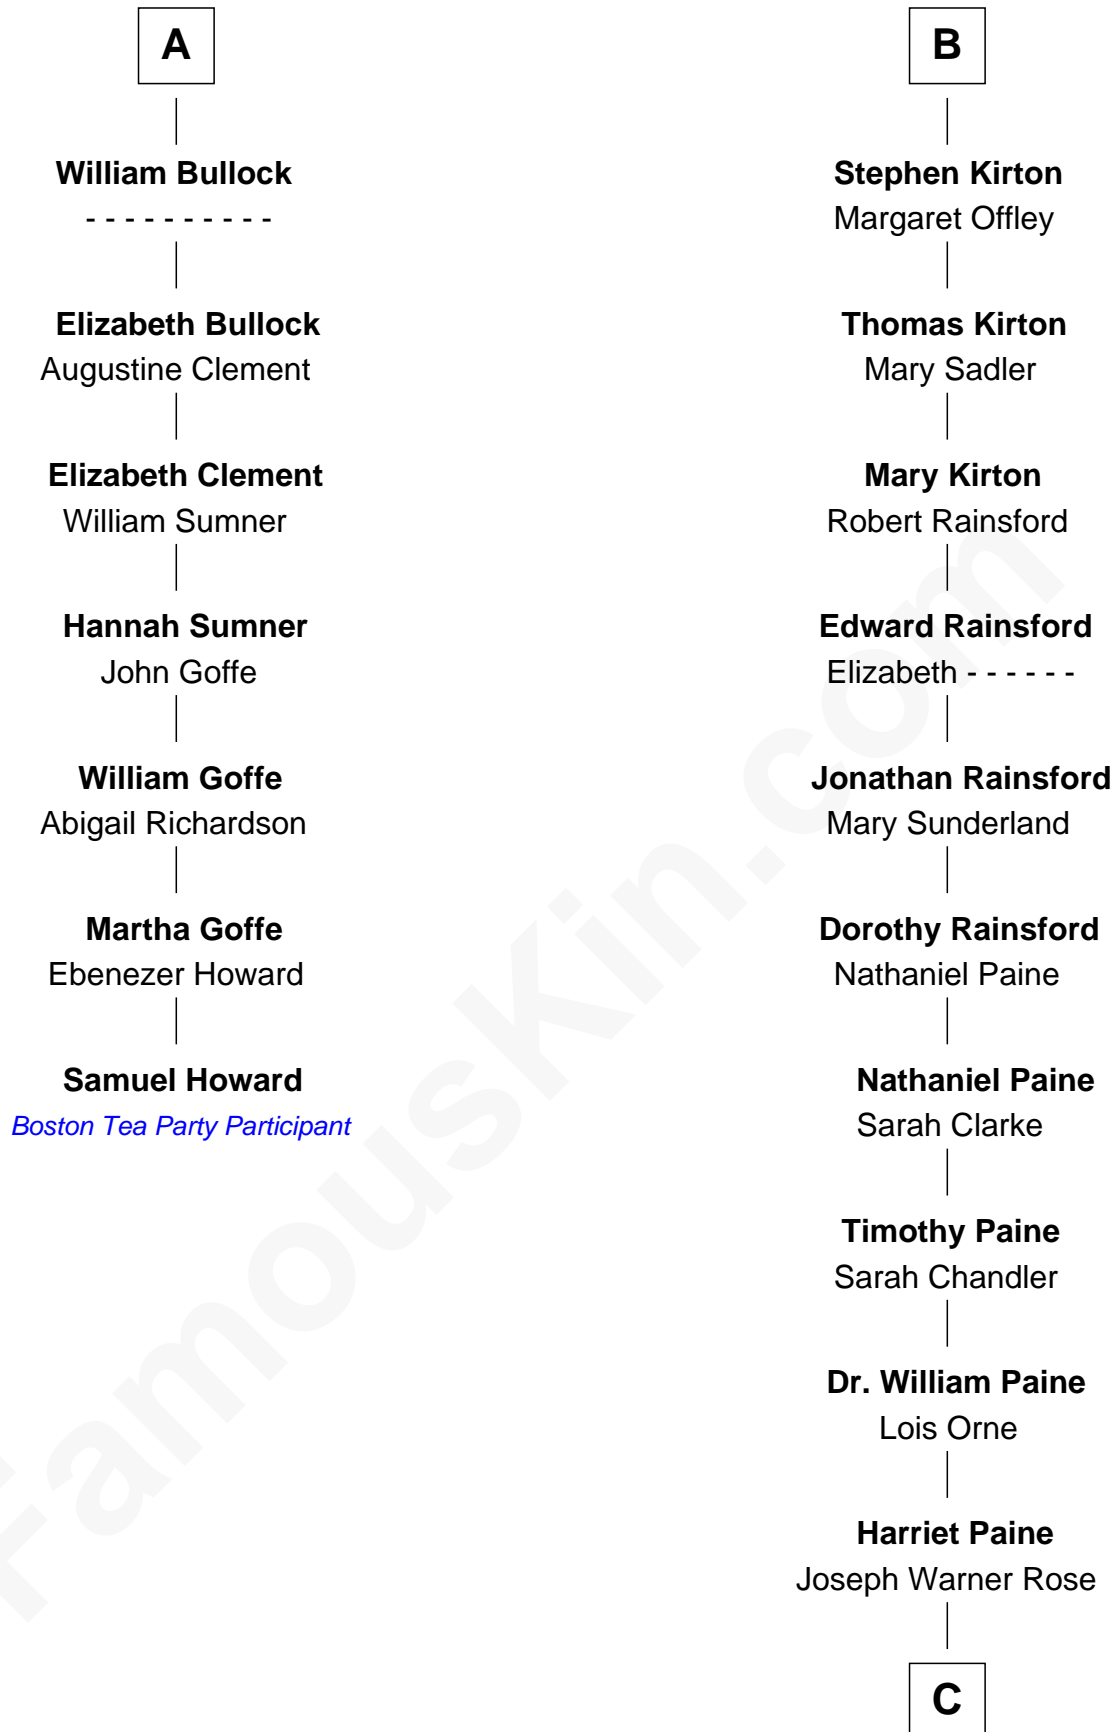

FamousKin.com Relationship Chart of

Samuel Howard

Boston Tea Party Participant

13th cousin 8 times removed of

Endicott Peabody

62nd Governor of Massachusetts

C

Harriet Paine Rose

John Clarke Lee

Marianne Cabot Lee

Samuel Endicott Peabody

Rev. Dr. Endicott Peabody

Fannie Peabody

Rt. Rev. Malcolm Endicott Peabody

Mary Elizabeth Parkman

Endicott Peabody