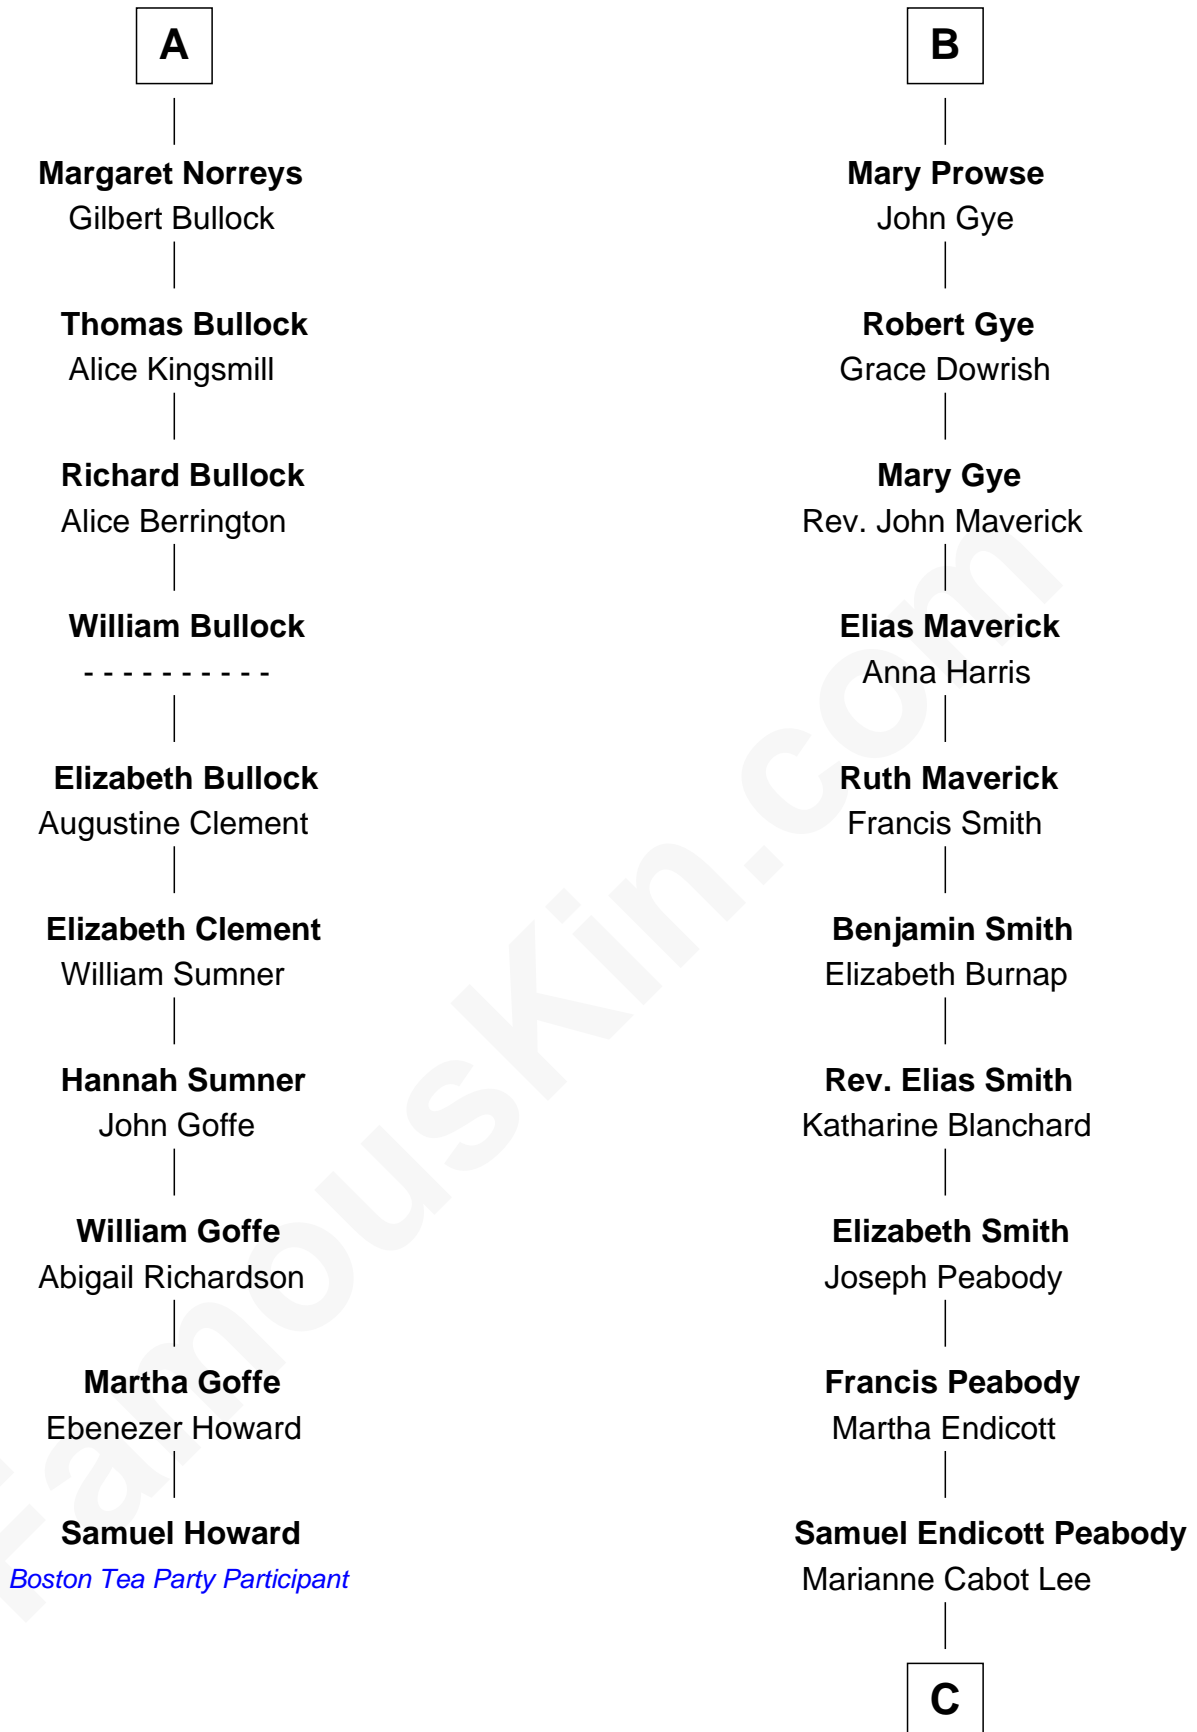

FamousKin.com Relationship Chart of

Samuel Howard

Boston Tea Party Participant

16th cousin 3 times removed of

Endicott Peabody

62nd Governor of Massachusetts

C

Rev. Dr. Endicott Peabody