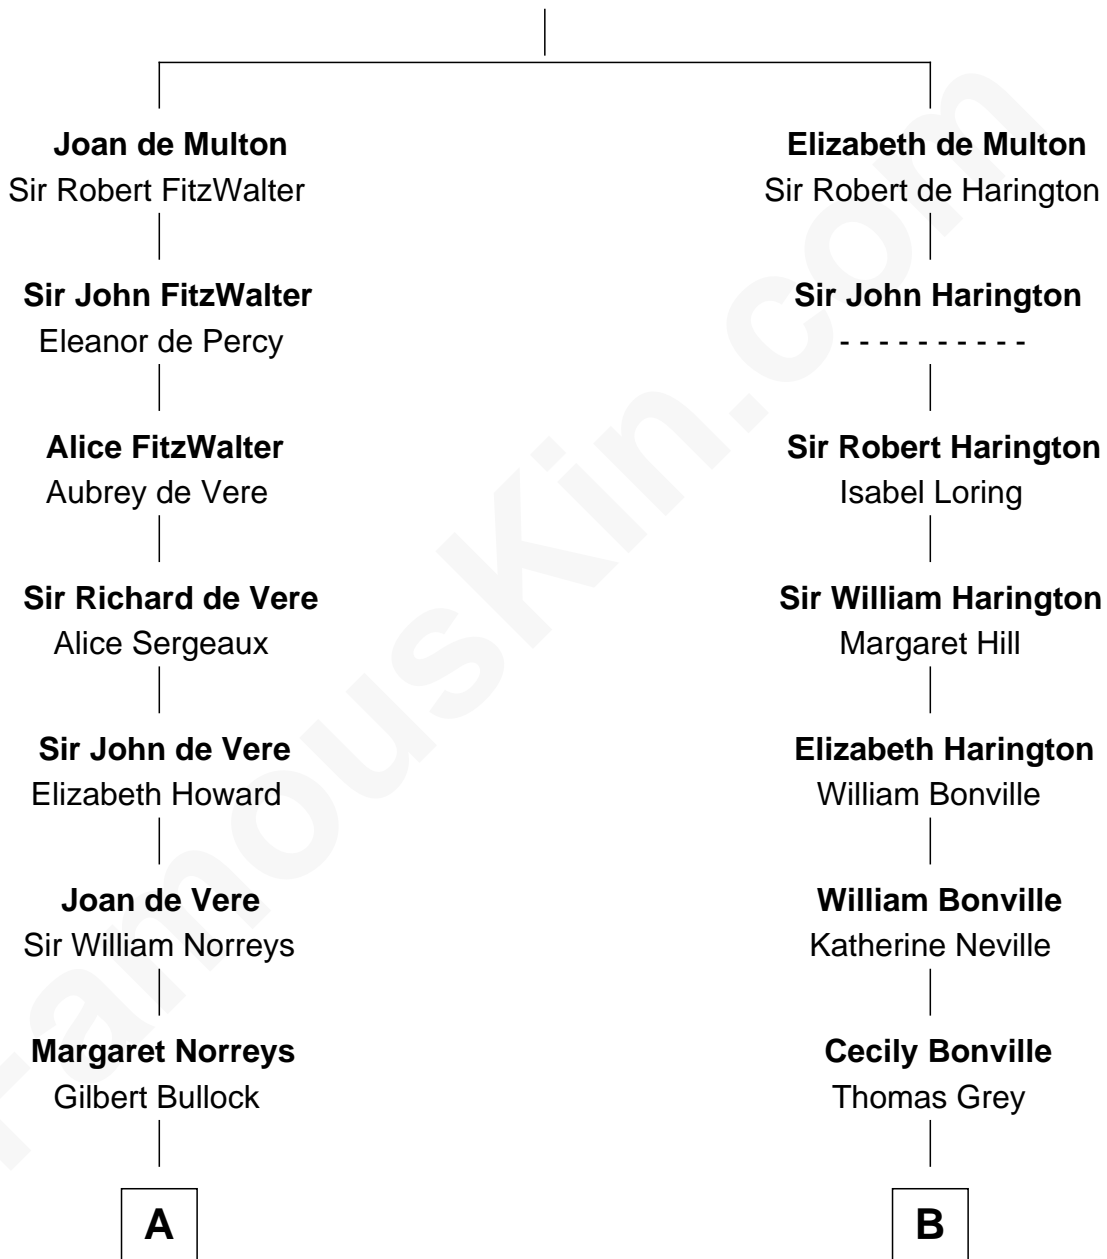

FamousKin.com

Relationship Chart of

Samuel Howard

Boston Tea Party Participant

15th cousin 4 times removed of

Endicott Peabody

62nd Governor of Massachusetts

Sir Thomas de Multon

Eleanor de Burgh

C

Henry Parkman

Mary Frances Parker

Mary Elizabeth Parkman

Rt. Rev. Malcolm Endicott Peabody

Endicott Peabody

62nd Governor of Massachusetts