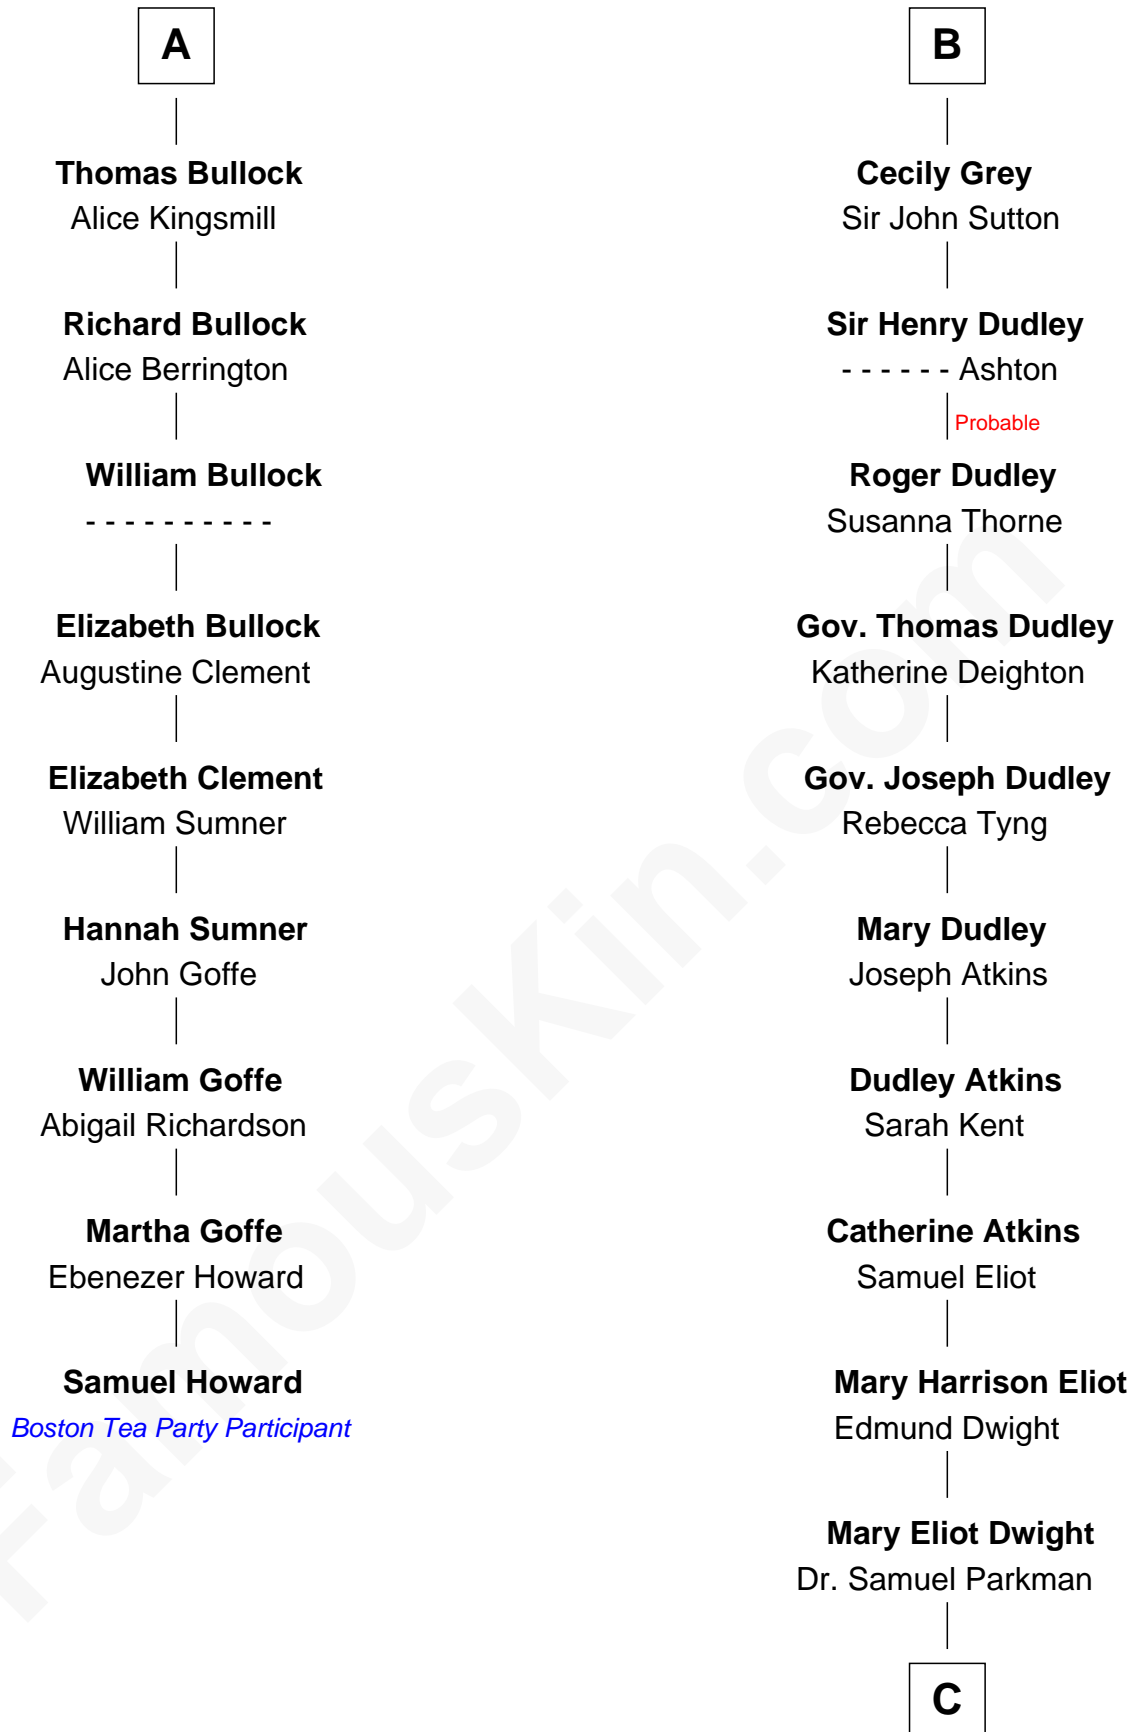

FamousKin.com

Relationship Chart of

Samuel Howard

Boston Tea Party Participant

15th cousin 4 times removed of

Endicott Peabody

62nd Governor of Massachusetts

Sir Thomas de Multon

Eleanor de Burgh

C

Henry Parkman

Mary Frances Parker

Mary Elizabeth Parkman

Rt. Rev. Malcolm Endicott Peabody

Endicott Peabody

62nd Governor of Massachusetts