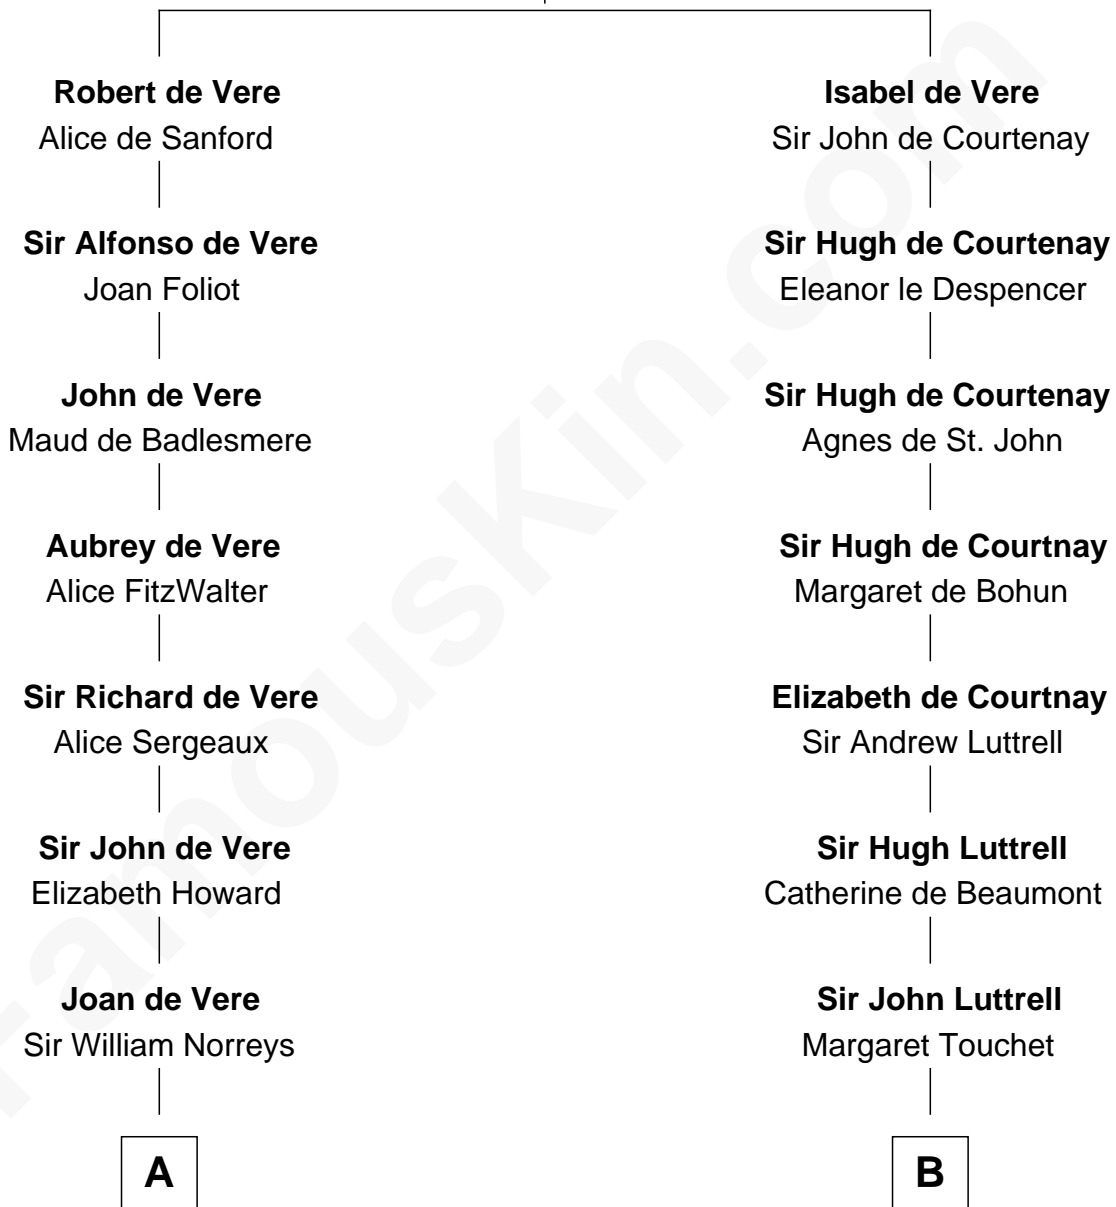

FamousKin.com Relationship Chart of

Samuel Howard

Boston Tea Party Participant

16th cousin 2 times removed of

Ichabod Goodwin

27th Governor of New Hampshire

Hugh de Vere
Hawise de Quincy

C

Anna Thompson Gerrish

Samuel Goodwin

Ichabod Goodwin

27th Governor of New Hampshire

FamousKin.com