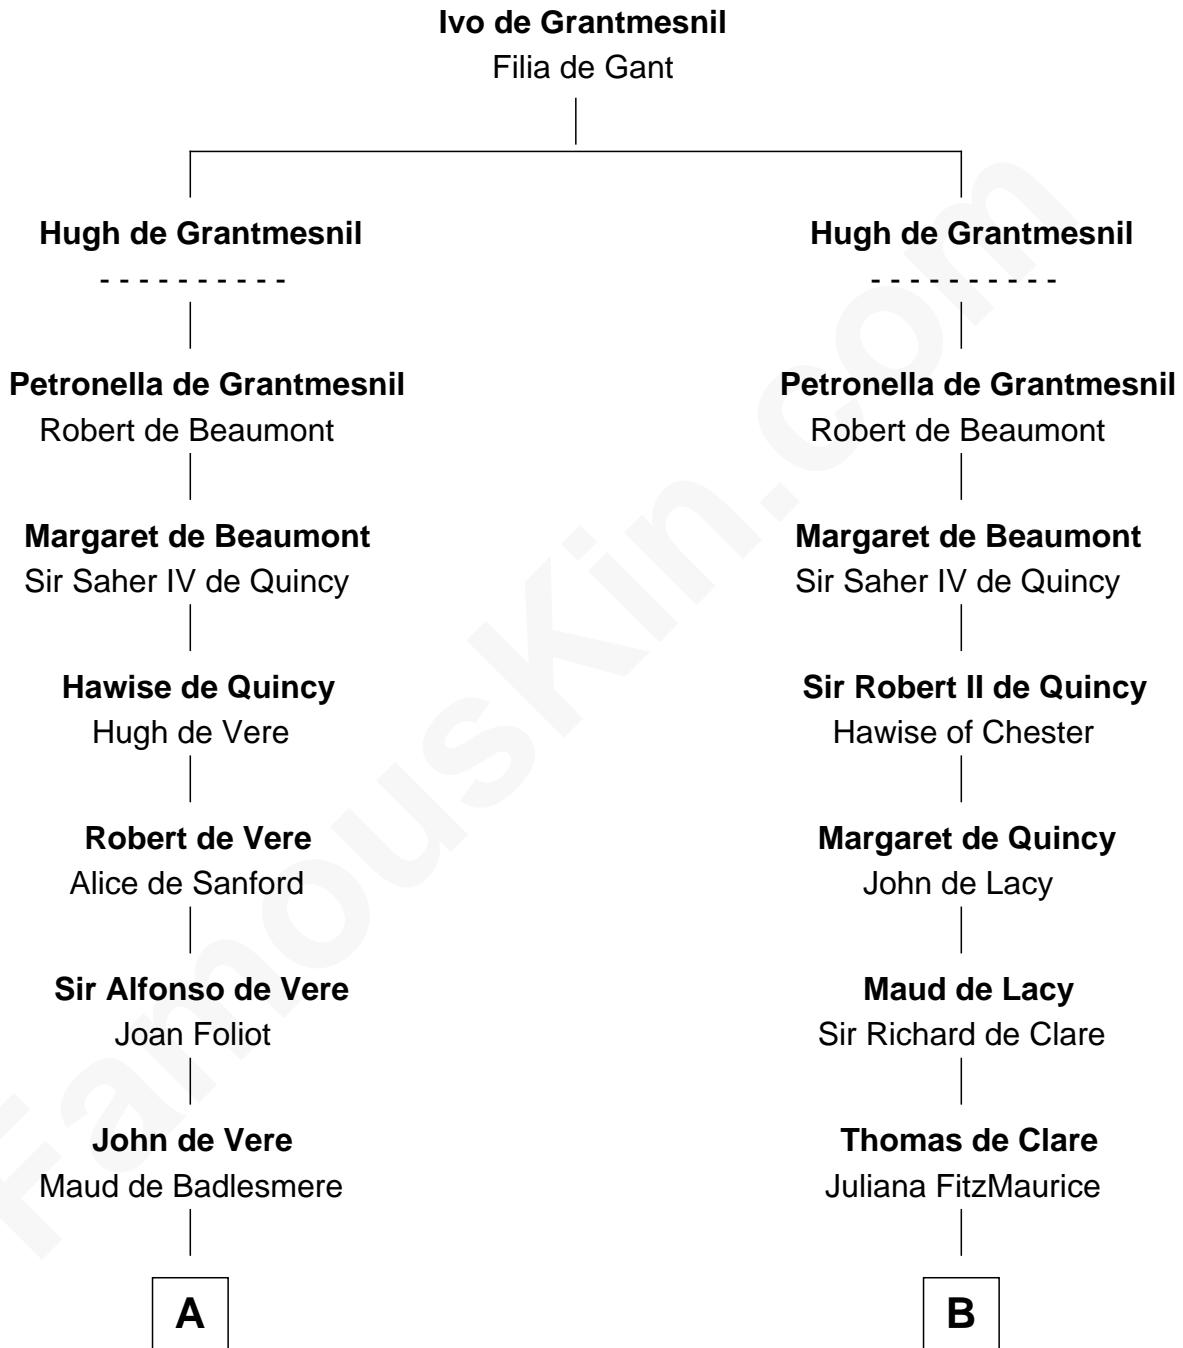

# FamousKin.com Relationship Chart of

**Samuel Howard**

*Boston Tea Party Participant*

20th cousin 1 time removed of

**Richard Henry Lee**

*Signer of the Declaration of Independence*

**C**

**Hannah Sumner**

John Goffe

**William Goffe**

Abigail Richardson

**Martha Goffe**

Ebenezer Howard

**Samuel Howard**

*Boston Tea Party Participant*

**D**

**Richard Eltonhead**

Anne Sutton

**Alice Eltonhead**

Henry Corbin

**Laetitia Corbin**

Richard Lee

**Gov. Thomas Lee**

Hannah Ludwell