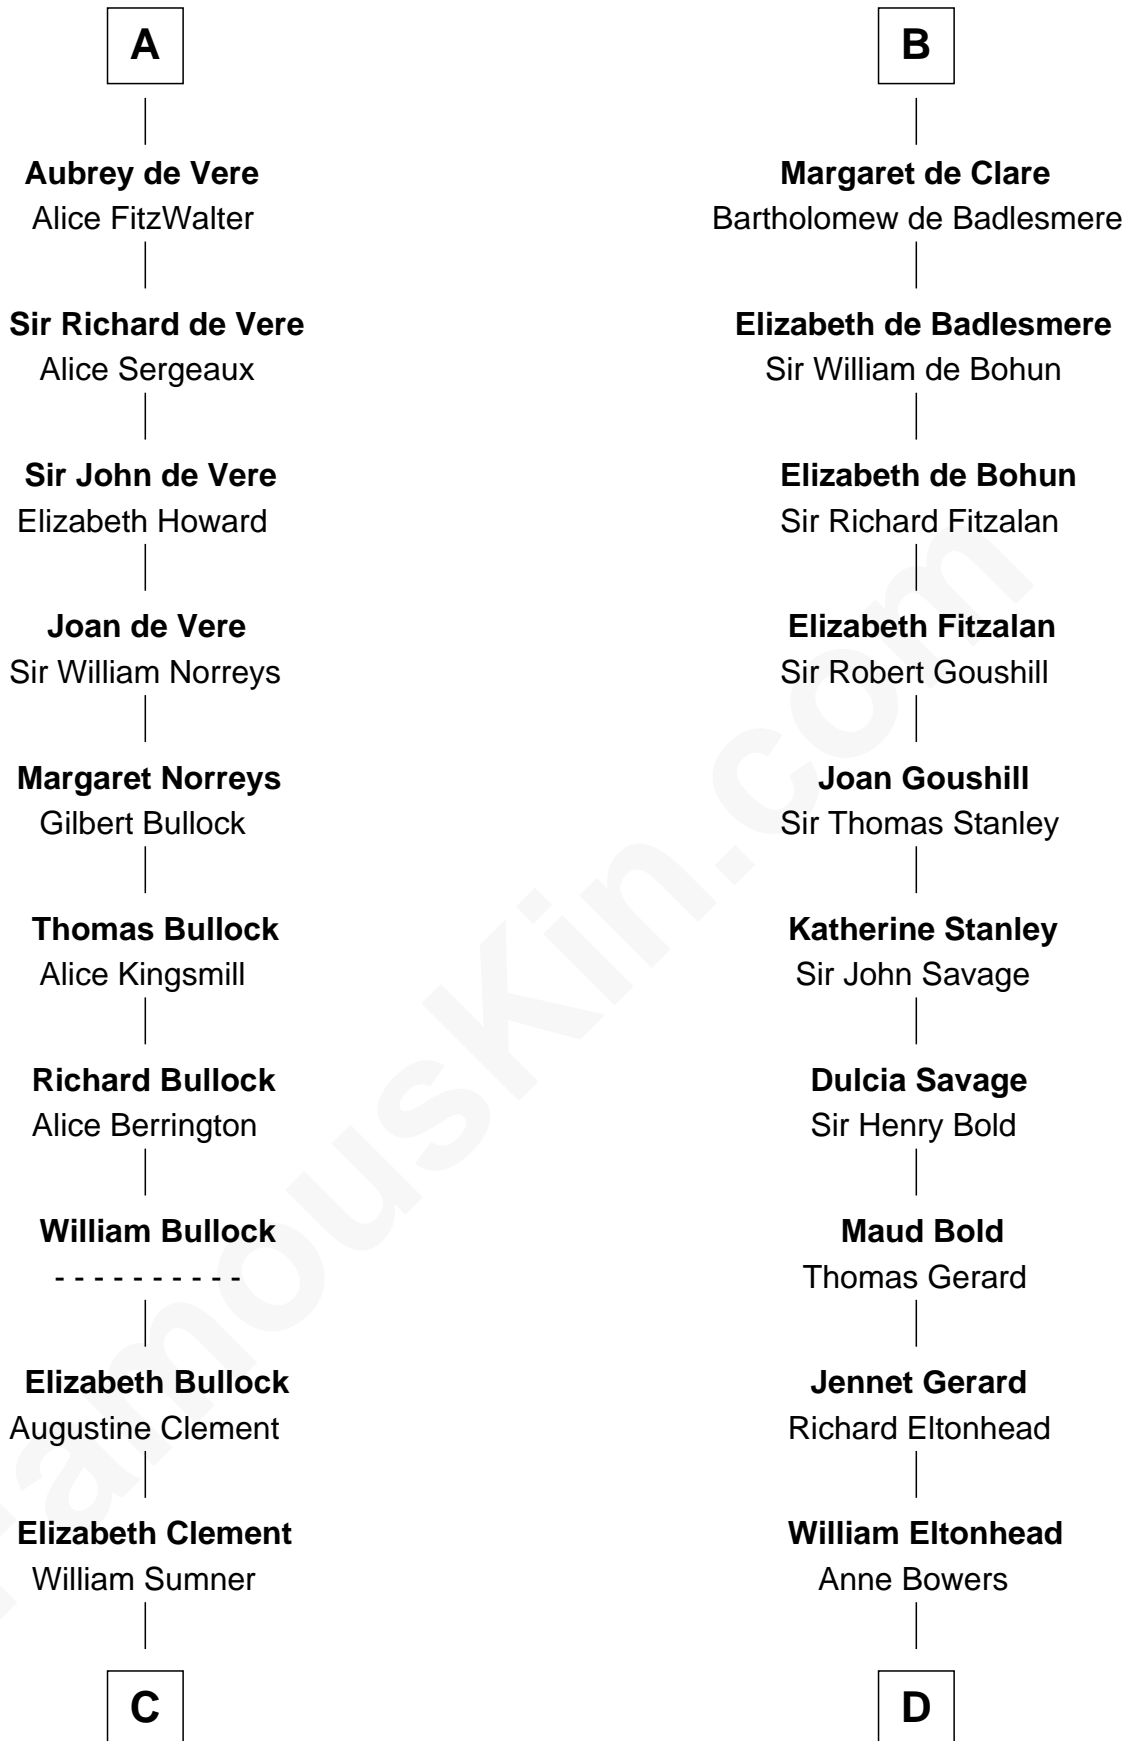

# FamousKin.com Relationship Chart of

**Samuel Howard**

*Boston Tea Party Participant*

20th cousin 1 time removed of

**Richard Henry Lee**

*Signer of the Declaration of Independence*

**C**

**Hannah Sumner**

John Goffe

**William Goffe**

Abigail Richardson

**Martha Goffe**

Ebenezer Howard

**Samuel Howard**

*Boston Tea Party Participant*

**D**

**Richard Eltonhead**

Anne Sutton

**Alice Eltonhead**

Henry Corbin

**Laetitia Corbin**

Richard Lee

**Gov. Thomas Lee**

Hannah Ludwell