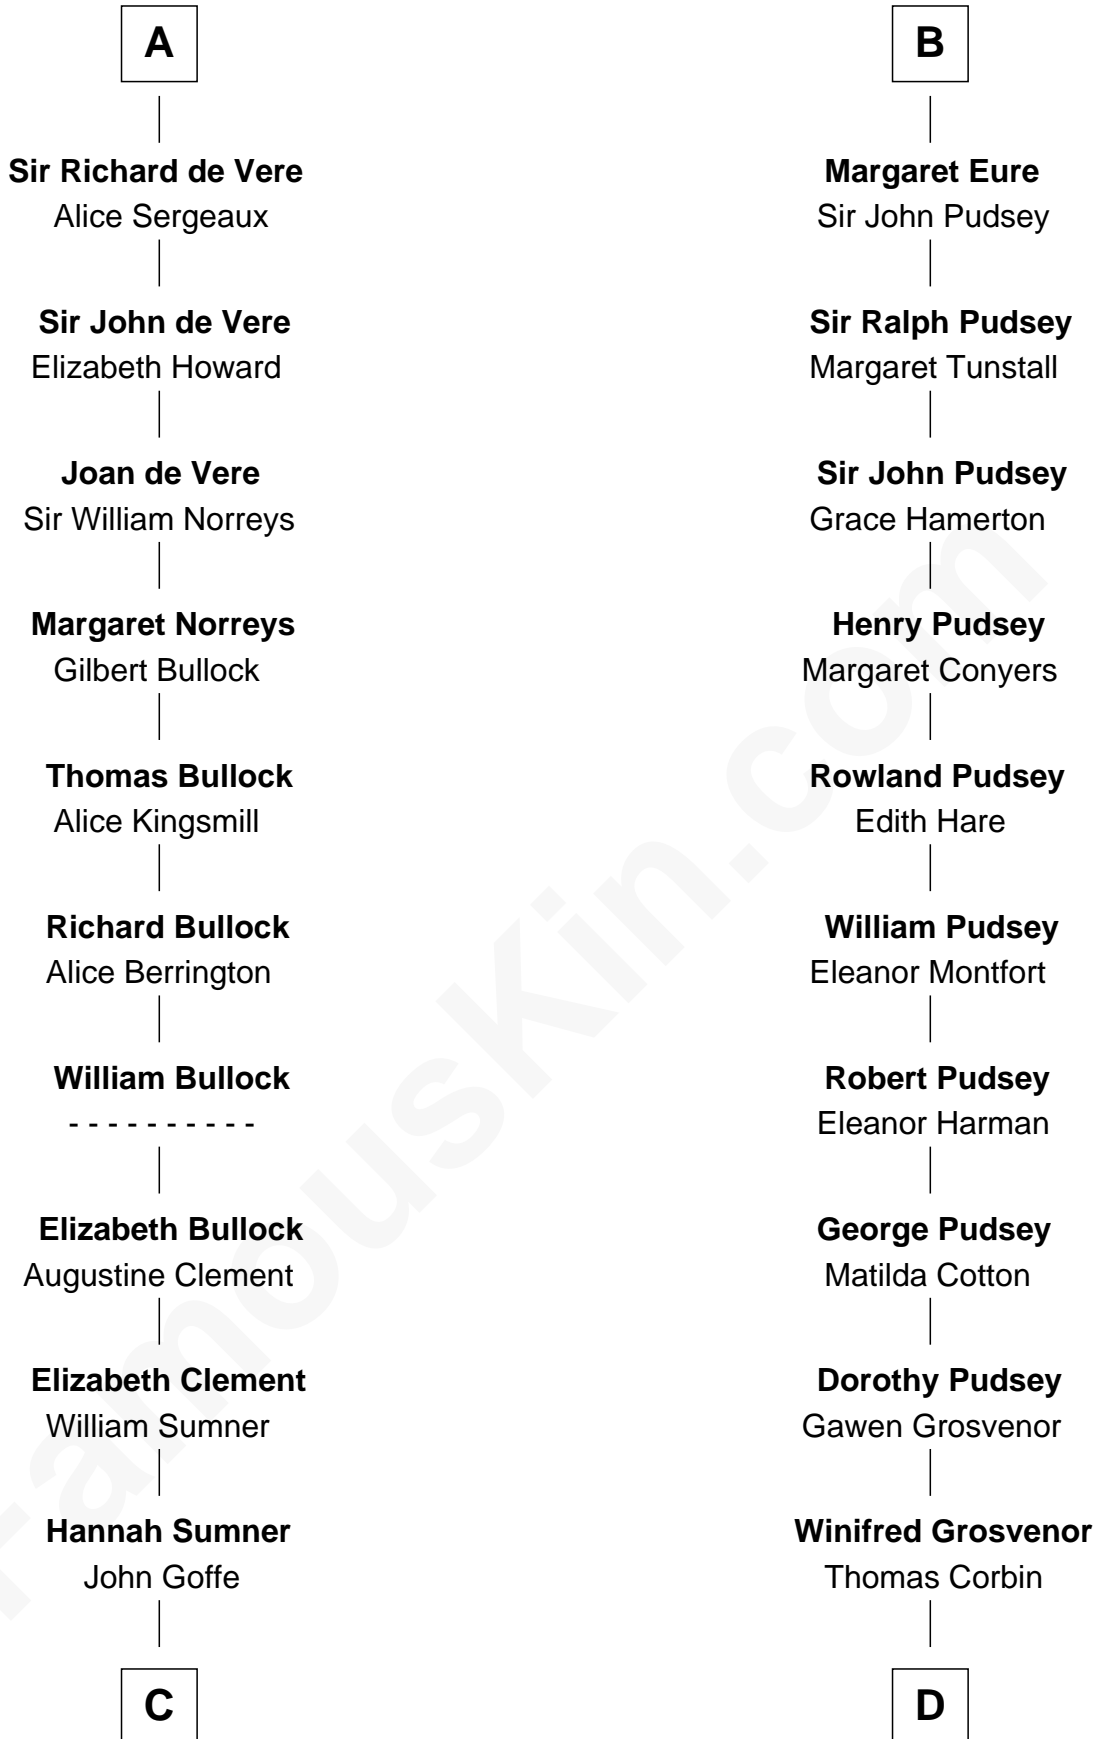

FamousKin.com Relationship Chart of

Samuel Howard

Boston Tea Party Participant

19th cousin 1 time removed of

Richard Henry Lee

Signer of the Declaration of Independence

C

William Goffe
Abigail Richardson

Martha Goffe
Ebenezer Howard

Samuel Howard
Boston Tea Party Participant

D

Henry Corbin
Alice Eltonhead

Laetitia Corbin
Richard Lee

Gov. Thomas Lee
Hannah Ludwell

Richard Henry Lee
Signer of Declaration of Independence