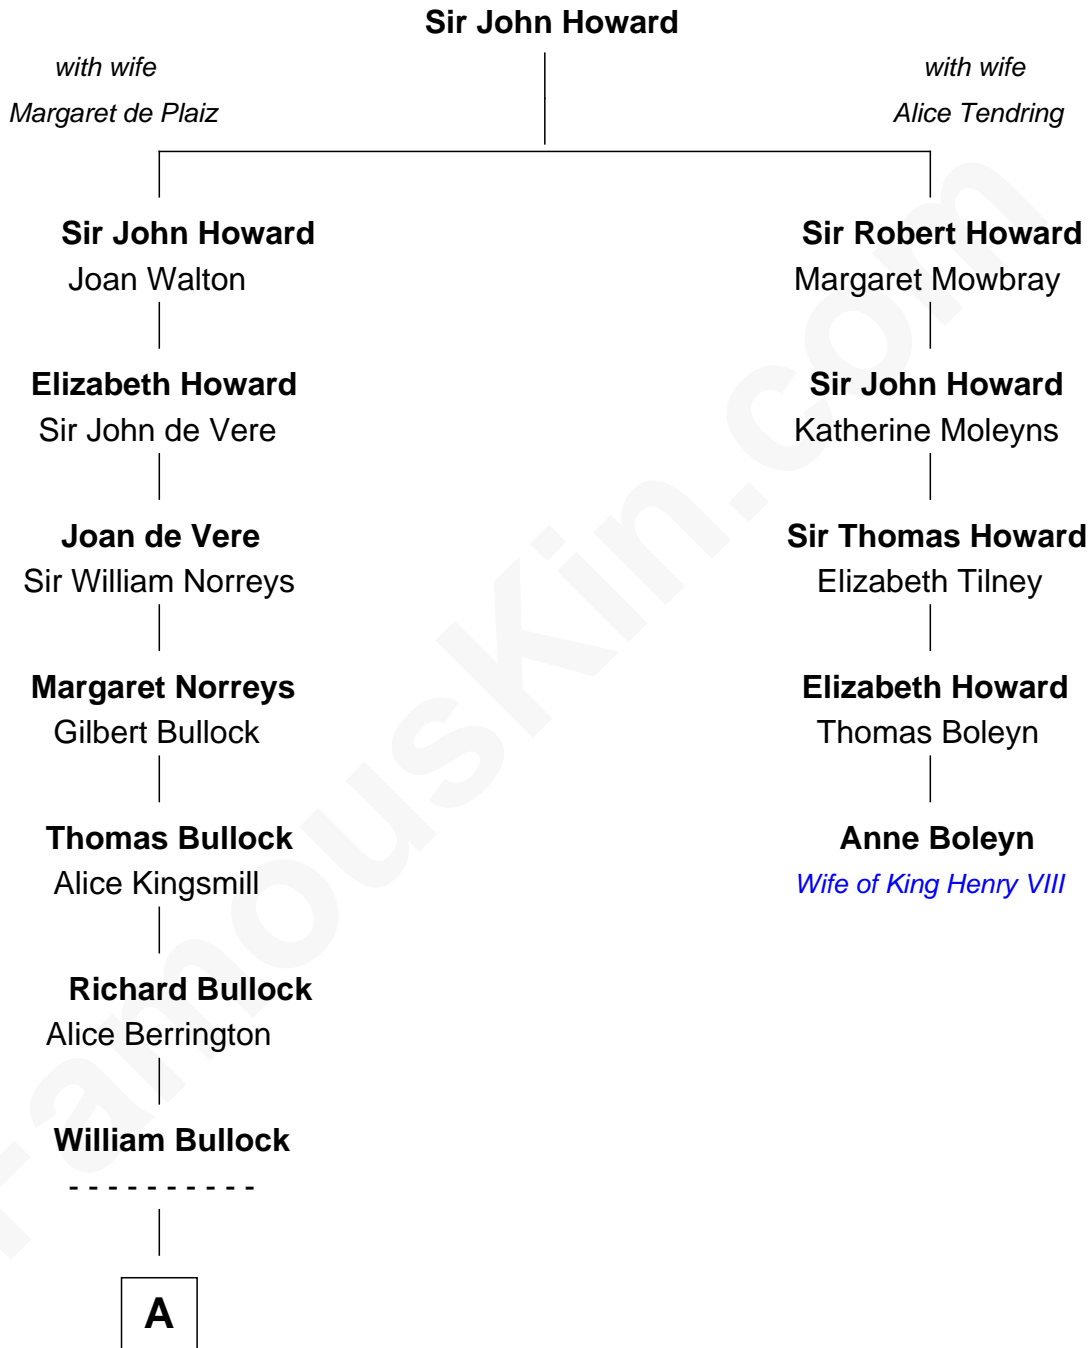

FamousKin.com

Relationship Chart of

Samuel Howard

Boston Tea Party Participant

4th cousin 8 times removed of

Anne Boleyn

2nd Wife of King Henry VIII

A

Elizabeth Bullock
Augustine Clement

Elizabeth Clement
William Sumner

Hannah Sumner
John Goffe

William Goffe
Abigail Richardson

Martha Goffe
Ebenezer Howard

Samuel Howard
Boston Tea Party Participant

FamousKin.com