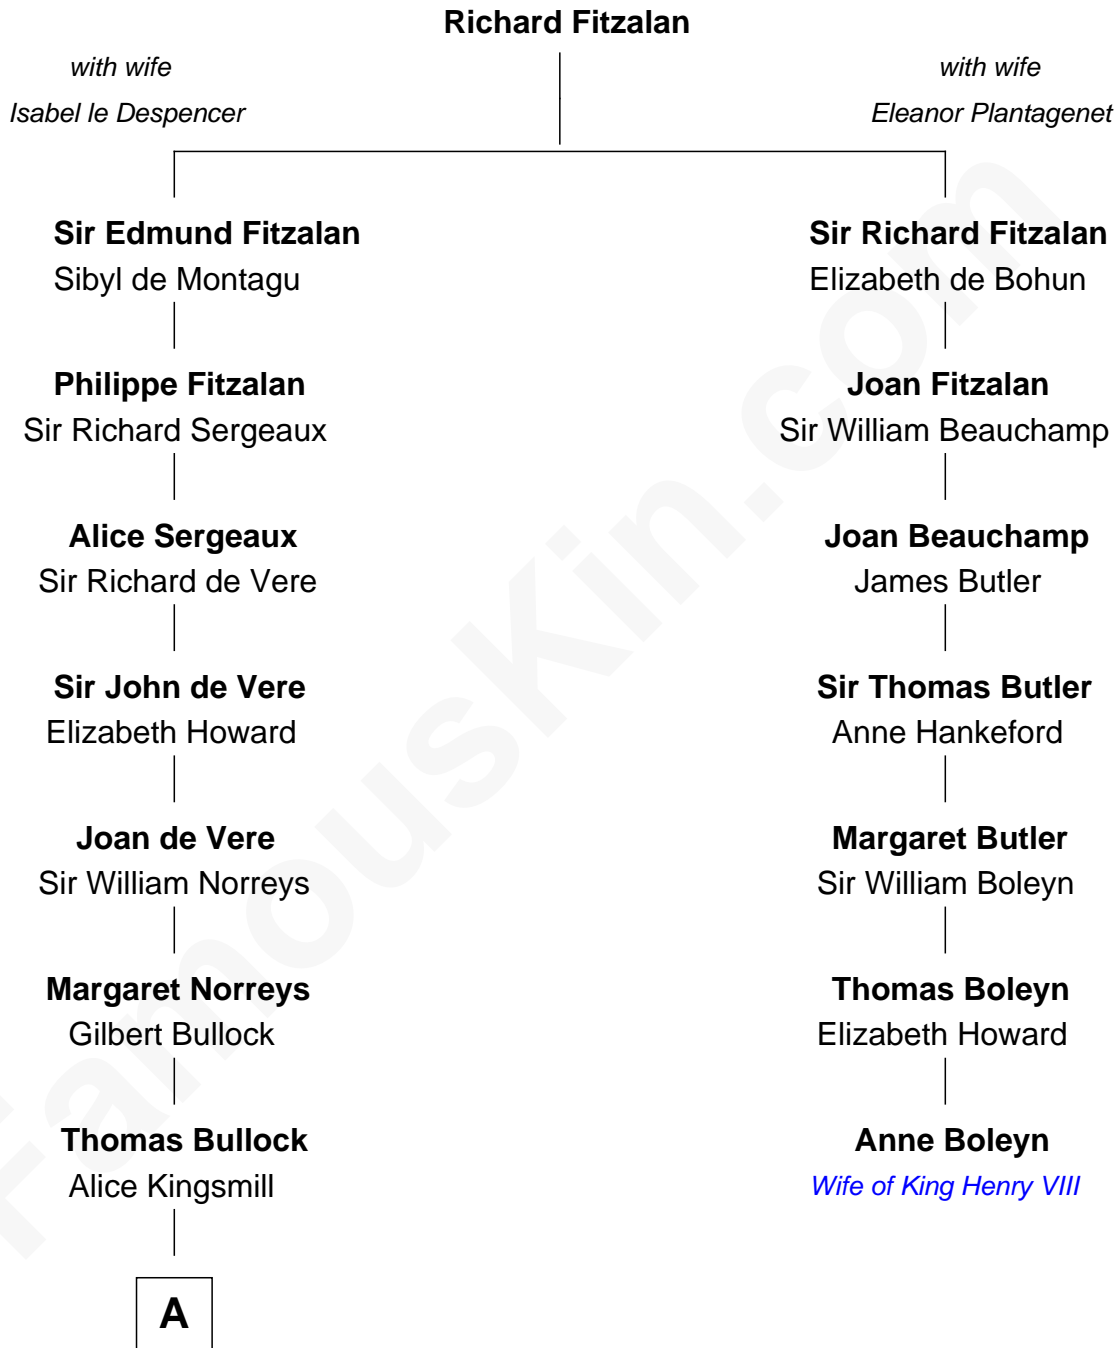

FamousKin.com Relationship Chart of

Samuel Howard

Boston Tea Party Participant

6th cousin 8 times removed of

Anne Boleyn

2nd Wife of King Henry VIII

A

Richard Bullock

Alice Berrington

William Bullock

Elizabeth Bullock

Augustine Clement

Elizabeth Clement

William Sumner

Hannah Sumner

John Goffe