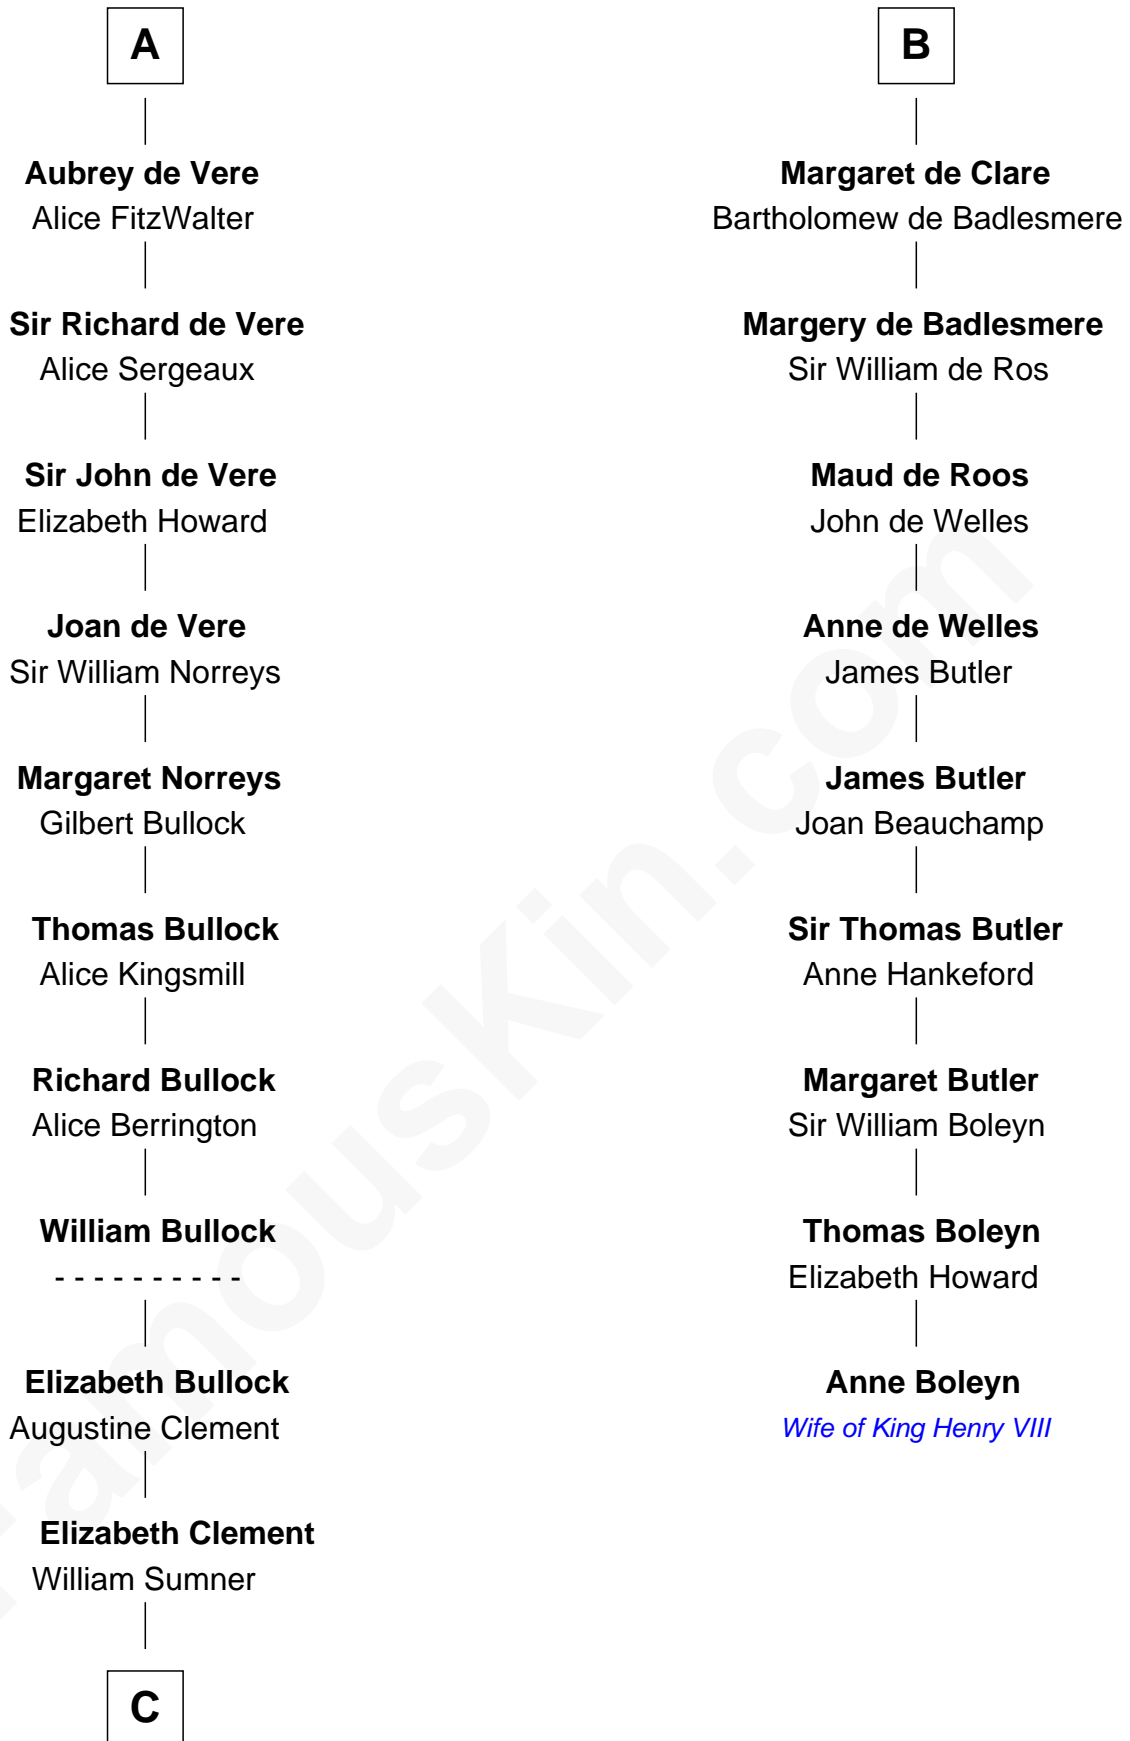

FamousKin.com Relationship Chart of

Samuel Howard

Boston Tea Party Participant

15th cousin 5 times removed of

Anne Boleyn

2nd Wife of King Henry VIII

C

—
Hannah Sumner

John Goffe

—
William Goffe

Abigail Richardson

—
Martha Goffe

Ebenezer Howard

—
Samuel Howard

Boston Tea Party Participant

FamousKin.com