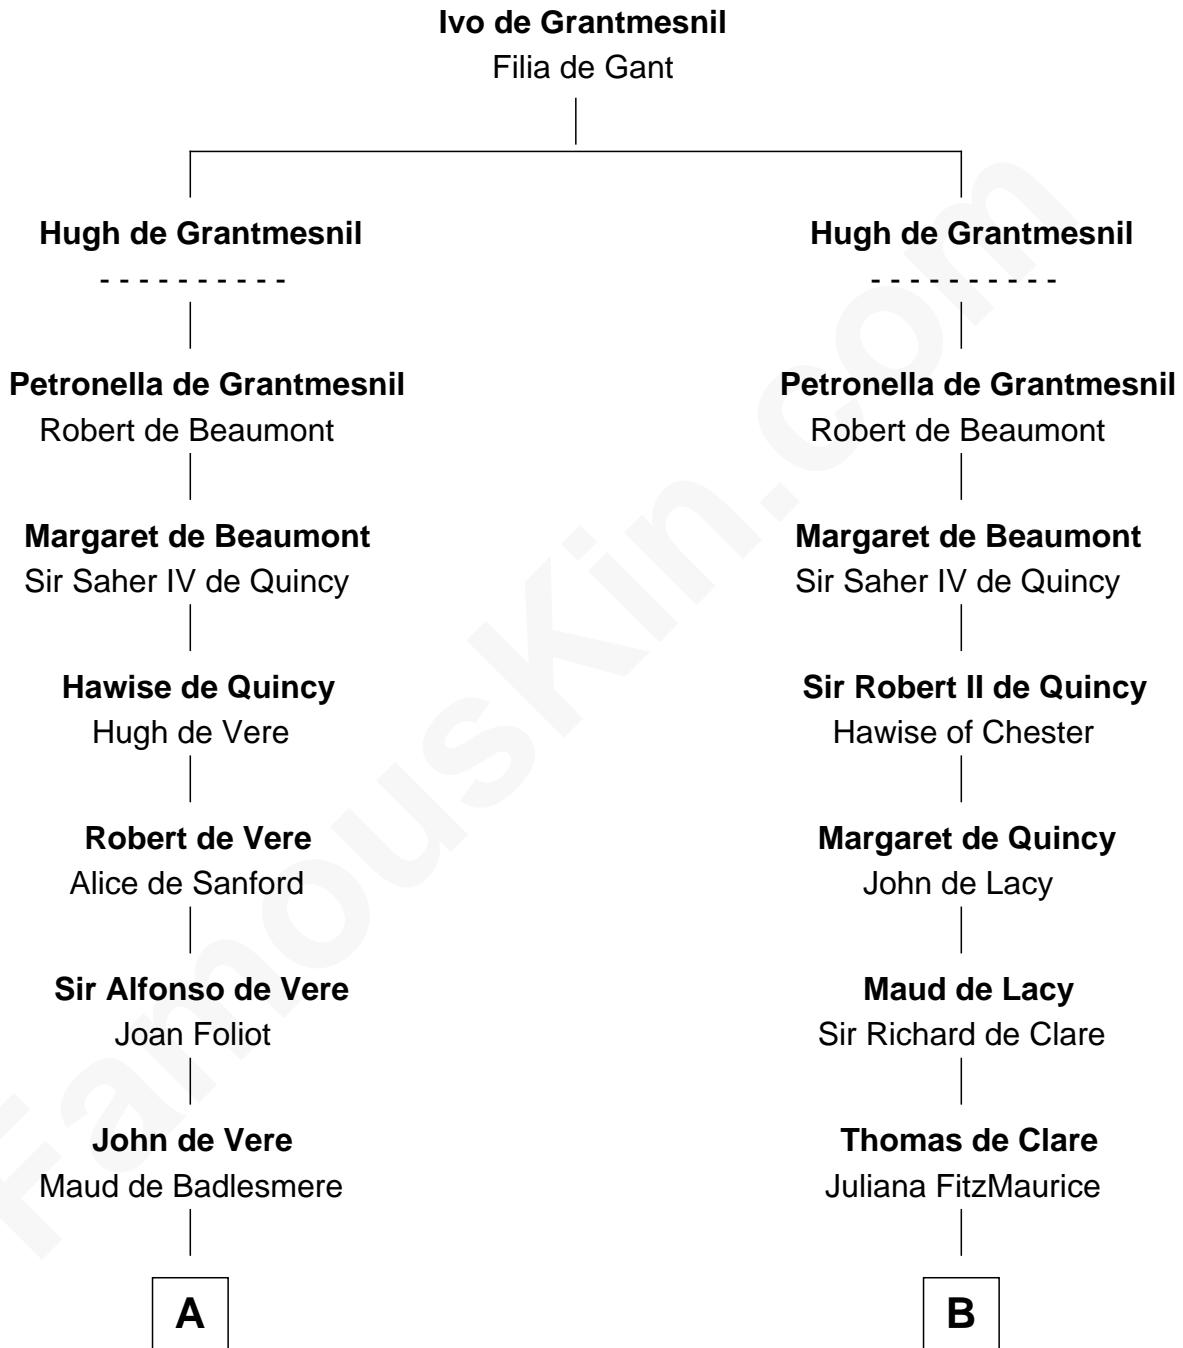

FamousKin.com Relationship Chart of

Samuel Howard

Boston Tea Party Participant

15th cousin 5 times removed of

Anne Boleyn

2nd Wife of King Henry VIII

C

—
Hannah Sumner

John Goffe

—
William Goffe

Abigail Richardson

—
Martha Goffe

Ebenezer Howard

—
Samuel Howard

Boston Tea Party Participant

FamousKin.com