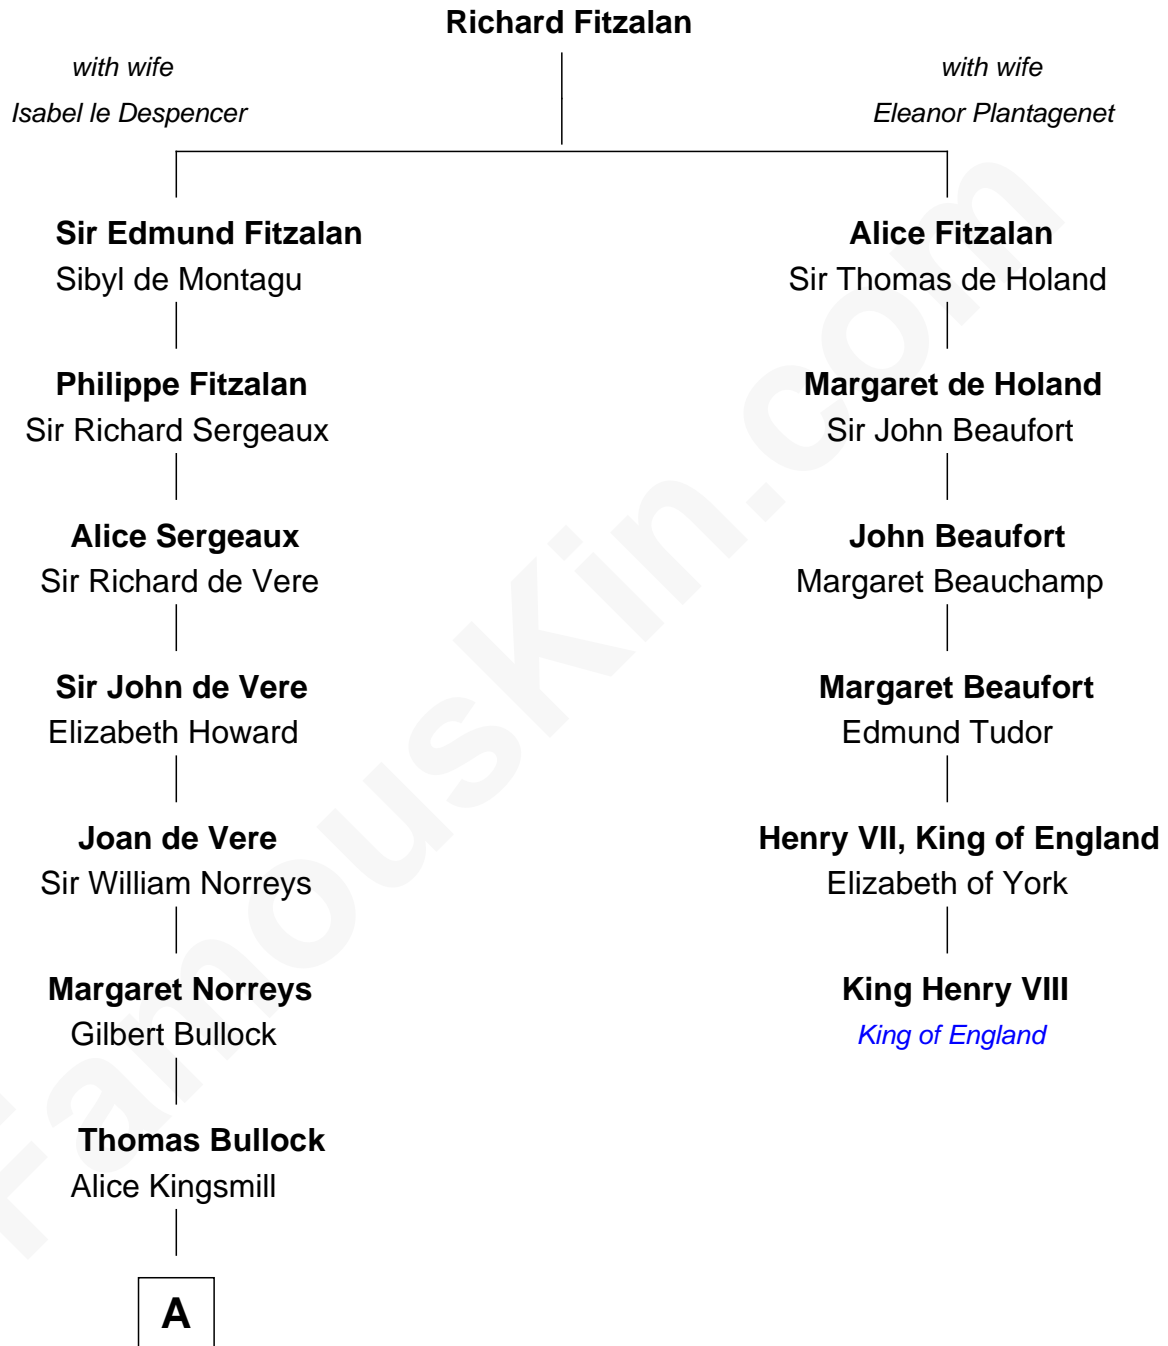

FamousKin.com Relationship Chart of

Samuel Howard

Boston Tea Party Participant

5th cousin 9 times removed of

King Henry VIII

King of England

A

Richard Bullock

Alice Berrington

William Bullock

Elizabeth Bullock

Augustine Clement

Elizabeth Clement

William Sumner

Hannah Sumner

John Goffe