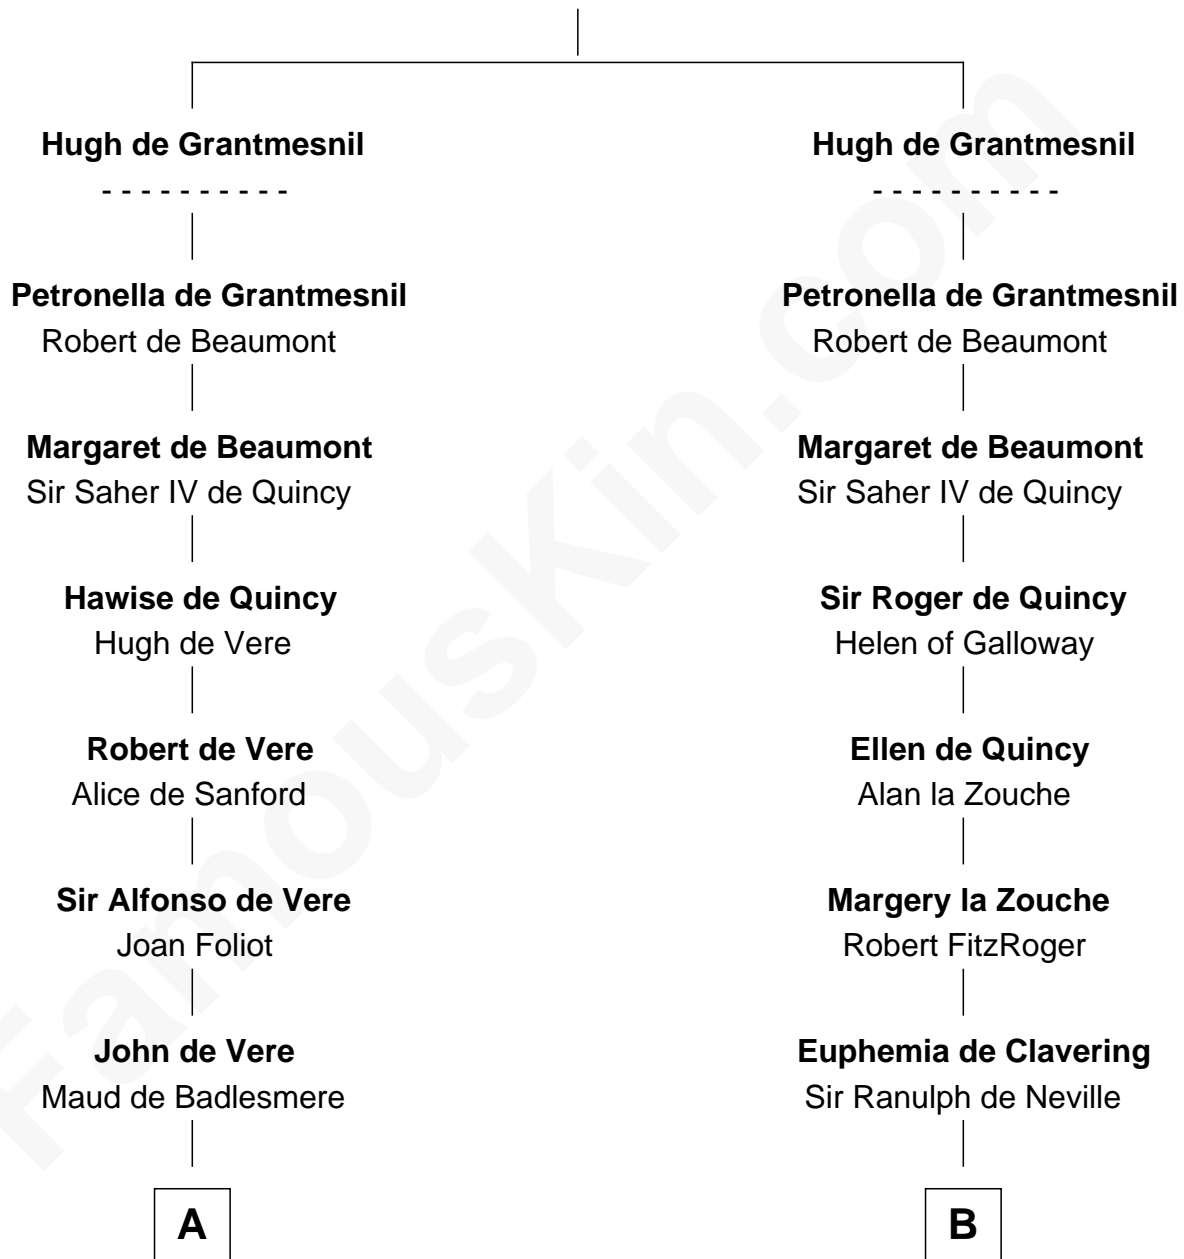

FamousKin.com

Relationship Chart of

Samuel Howard

Boston Tea Party Participant

13th cousin 7 times removed of

King Henry VIII

King of England

Ivo de Grantmesnil

Filia de Gant

C

Hannah Sumner

John Goffe

William Goffe

Abigail Richardson

Martha Goffe

Ebenezer Howard

Samuel Howard

Boston Tea Party Participant

FamousKin.com