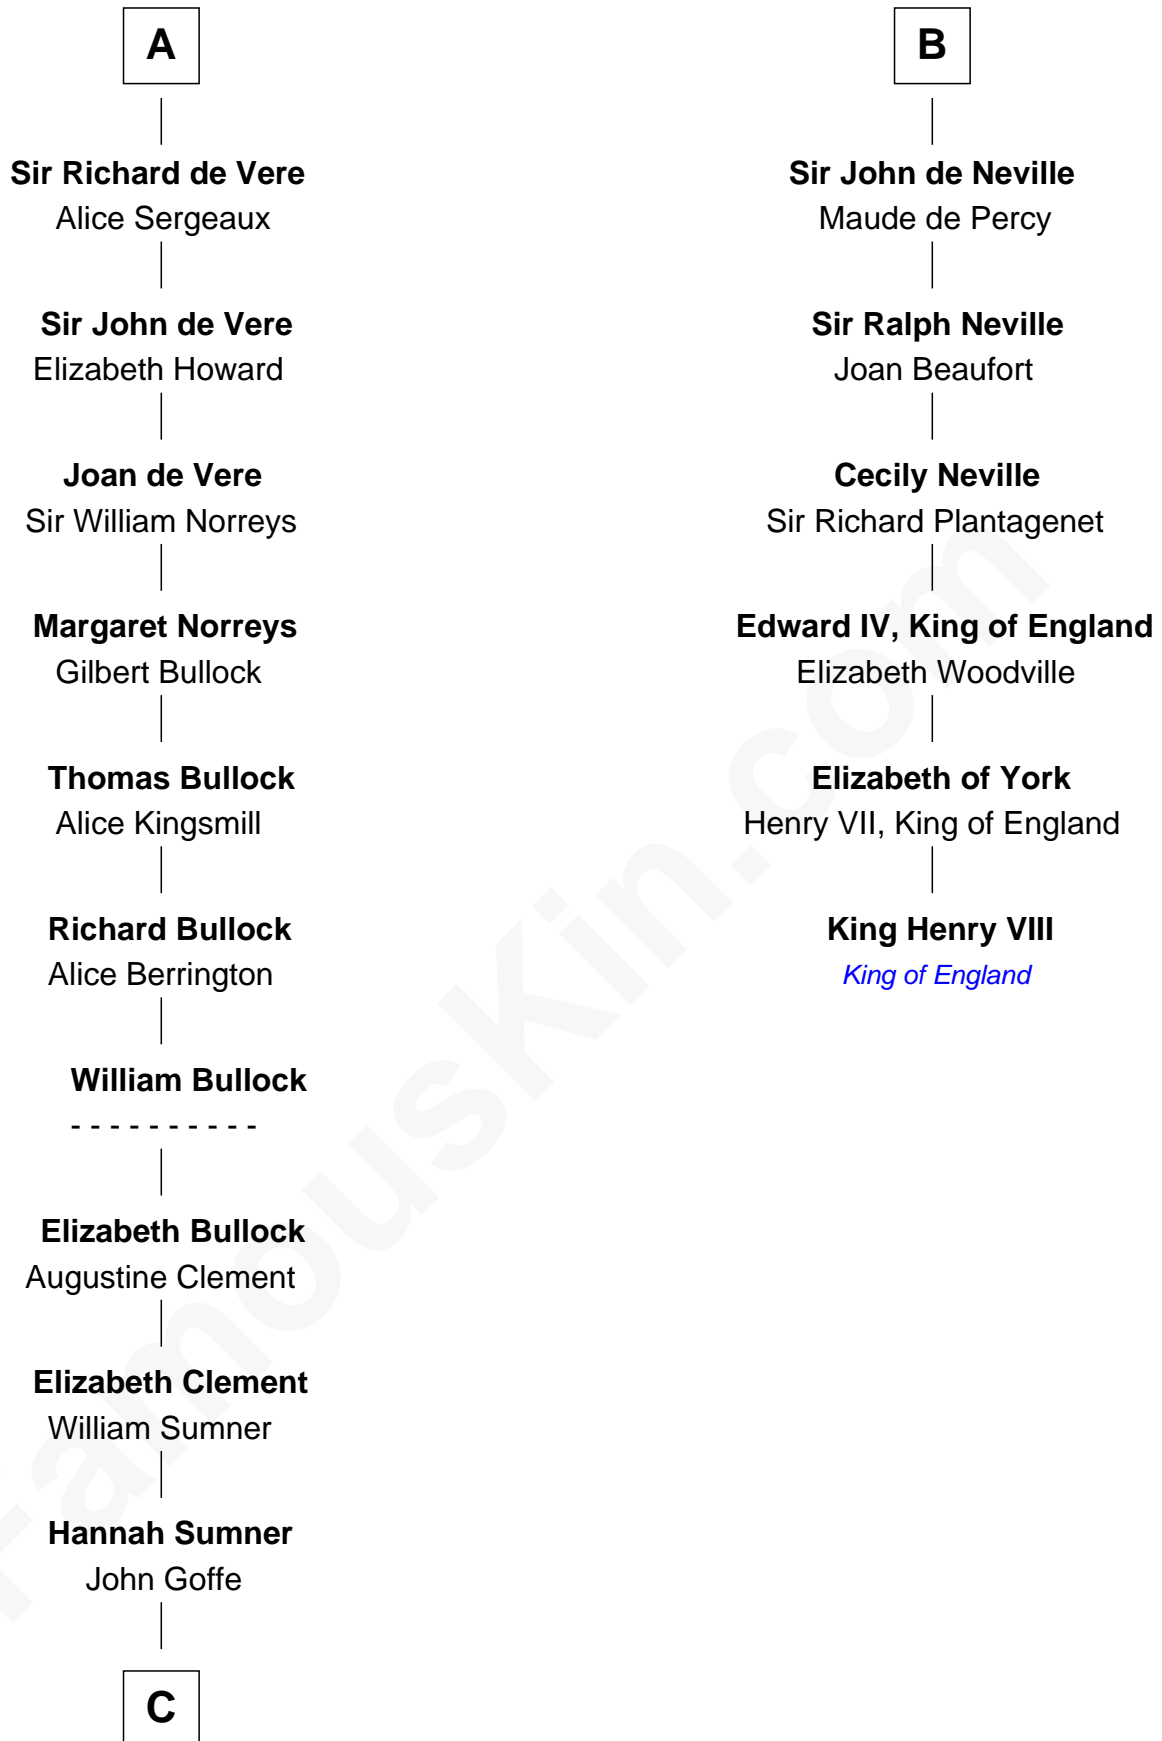

FamousKin.com Relationship Chart of

Samuel Howard

Boston Tea Party Participant

12th cousin 7 times removed of

King Henry VIII

King of England

C

—
William Goffe
Abigail Richardson

—
Martha Goffe
Ebenezer Howard

—
Samuel Howard
Boston Tea Party Participant

FamousKin.com