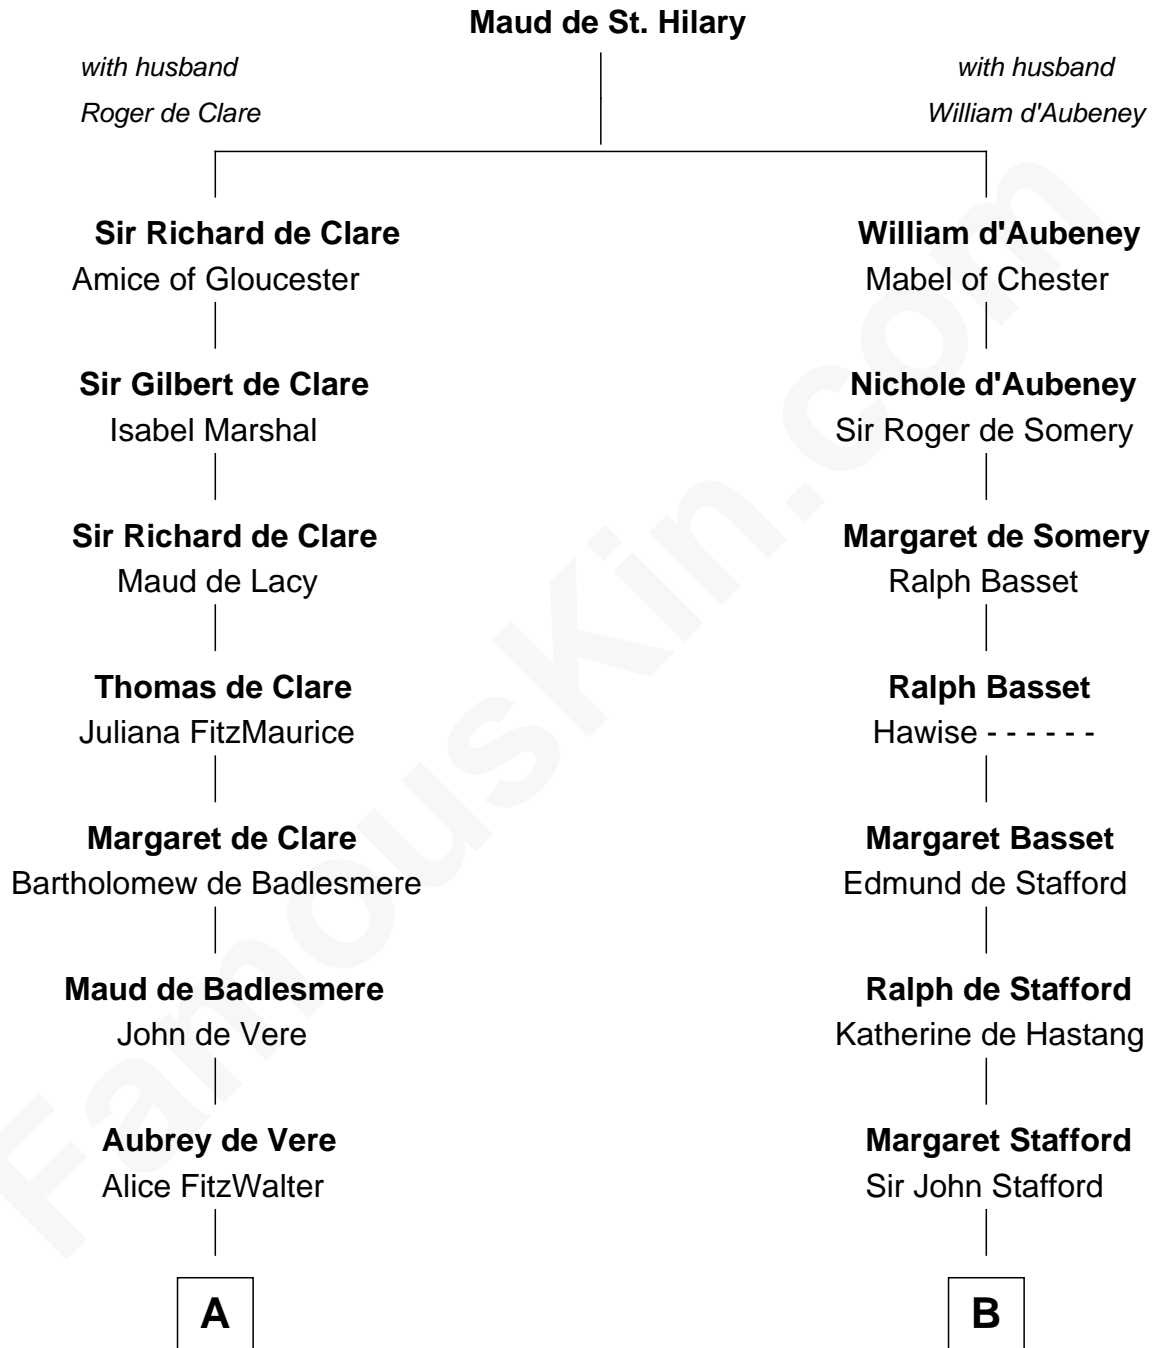

# FamousKin.com Relationship Chart of

**Samuel Howard**

*Boston Tea Party Participant*

19th cousin 2 times removed of

**Samuel Ward King**

*15th Governor of Rhode Island*

**C**

**William Goffe**  
Abigail Richardson

**Martha Goffe**  
Ebenezer Howard

**Samuel Howard**  
*Boston Tea Party Participant*

**D**

**Samuel Greene**  
Mary Gorton

**Samuel Greene**  
Sarah Coggeshall

**Mercy Green**  
John Walton

**Welthian Walton**  
William Borden King

**Samuel Ward King**  
*15th Governor of Rhode Island*

FamousKin.com