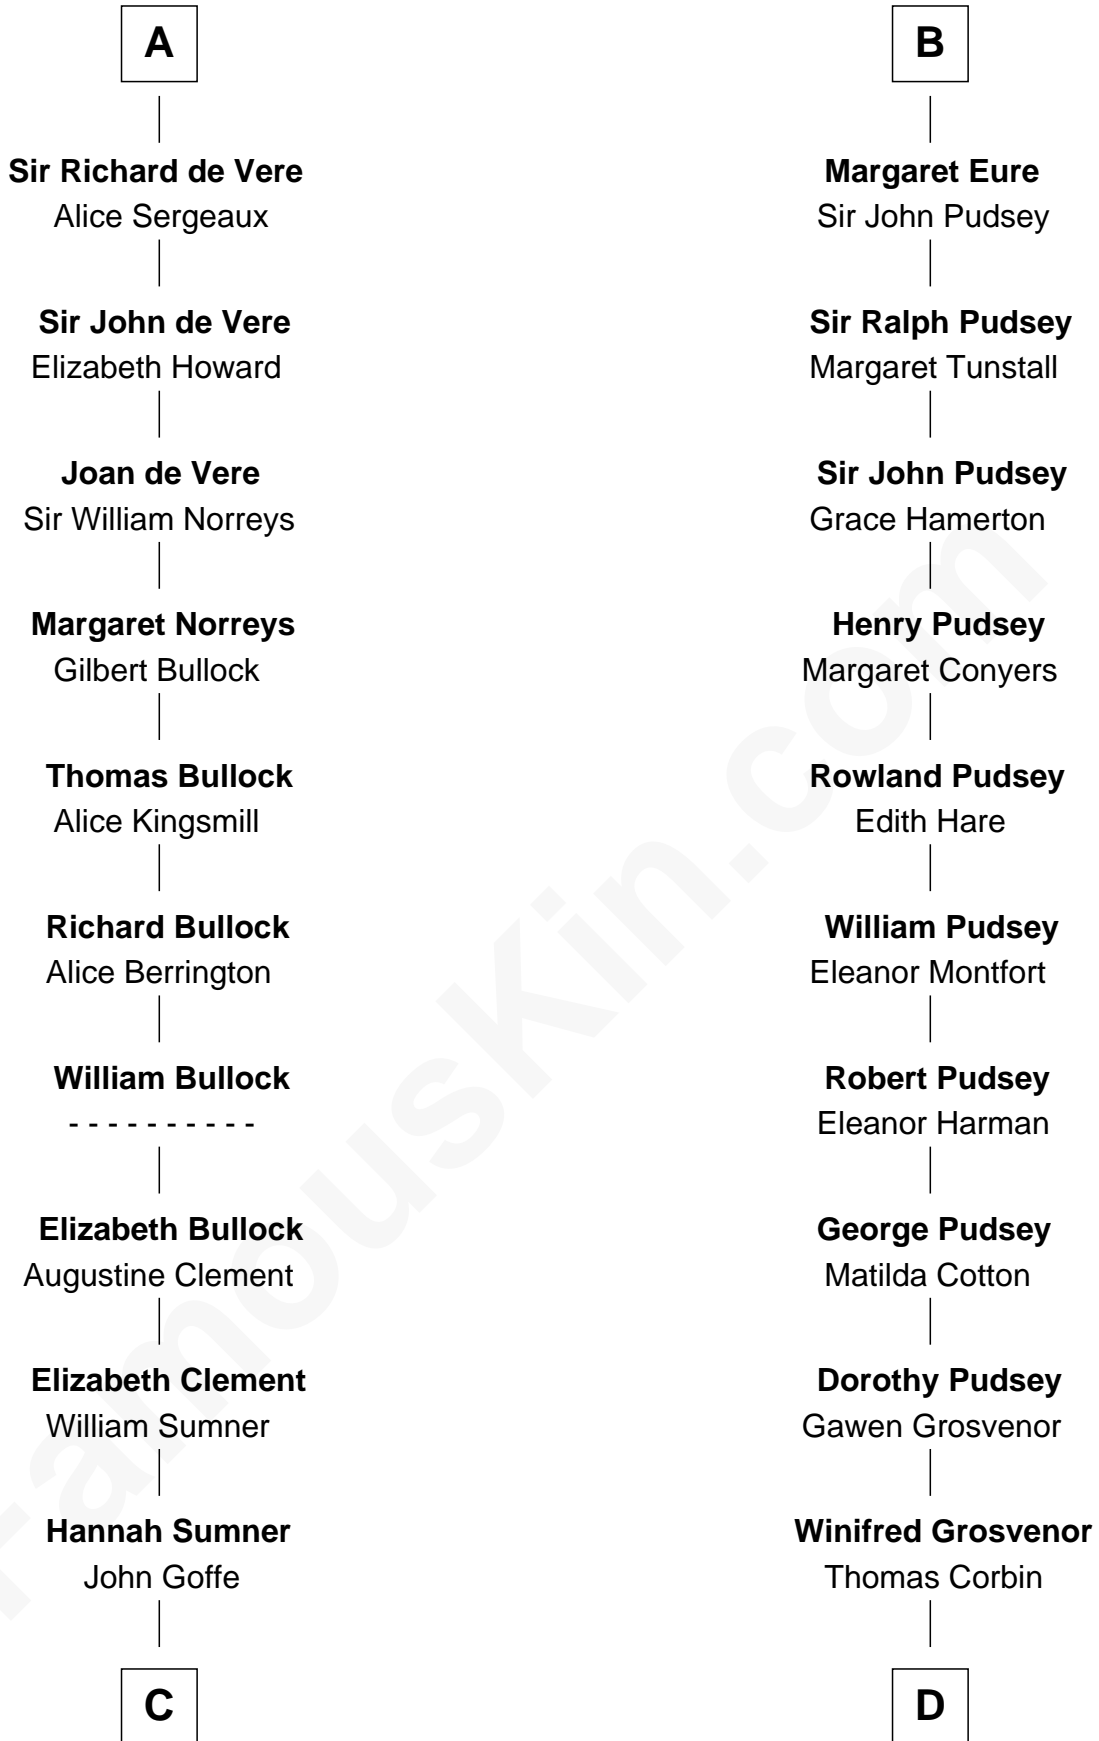

FamousKin.com

Relationship Chart of

Samuel Howard

Boston Tea Party Participant

19th cousin 1 time removed of

Francis Lightfoot Lee

Signer of the Declaration of Independence

C

William Goffe
Abigail Richardson

Martha Goffe
Ebenezer Howard

Samuel Howard
Boston Tea Party Participant

D

Henry Corbin
Alice Eltonhead

Laetitia Corbin
Richard Lee

Gov. Thomas Lee
Hannah Ludwell

Francis Lightfoot Lee
Signer of Declaration of Independence