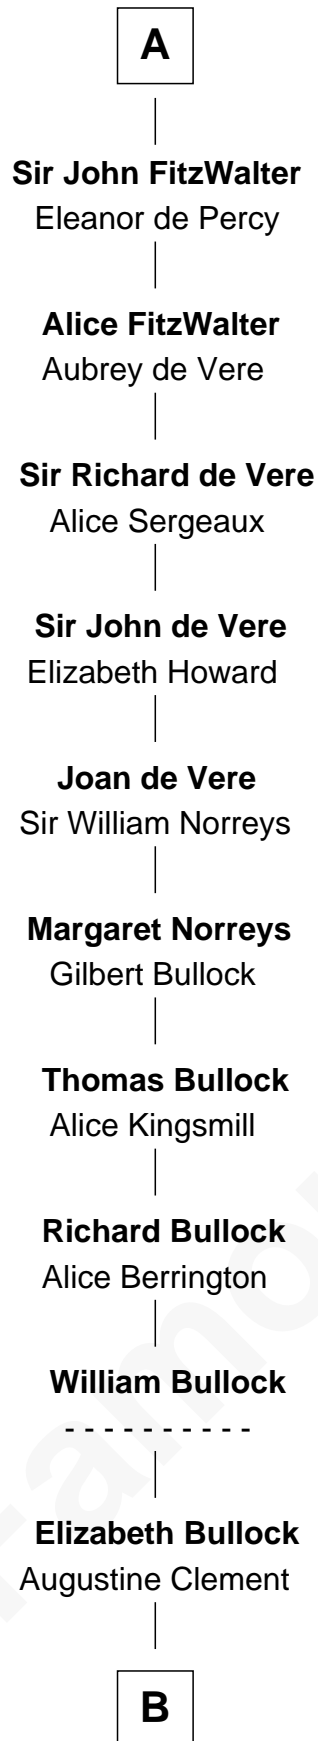

FamousKin.com Relationship Chart of

Samuel Howard

Boston Tea Party Participant

6th cousin 15 times removed of

William de Lanvalley

Magna Carta Surety

B

—
Elizabeth Clement

William Sumner

—
Hannah Sumner

John Goffe

—
William Goffe

Abigail Richardson

—
Martha Goffe

Ebenezer Howard

—
Samuel Howard

Boston Tea Party Participant