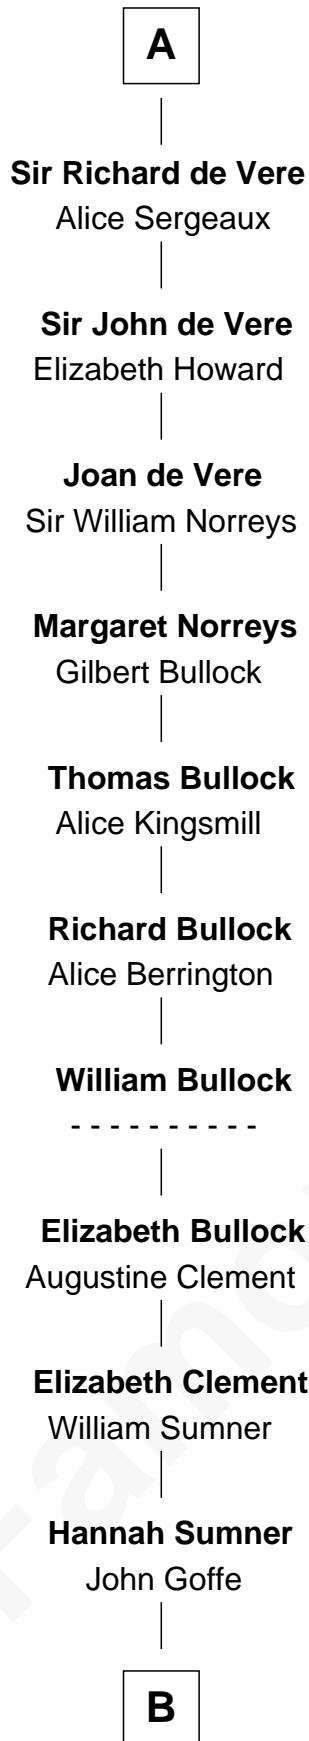

FamousKin.com Relationship Chart of

Samuel Howard

Boston Tea Party Participant

3rd cousin 16 times removed of

William de Lanvallay

Magna Carta Surety

B

—
William Goffe
Abigail Richardson

—
Martha Goffe
Ebenezer Howard

—
Samuel Howard
Boston Tea Party Participant

FamousKin.com