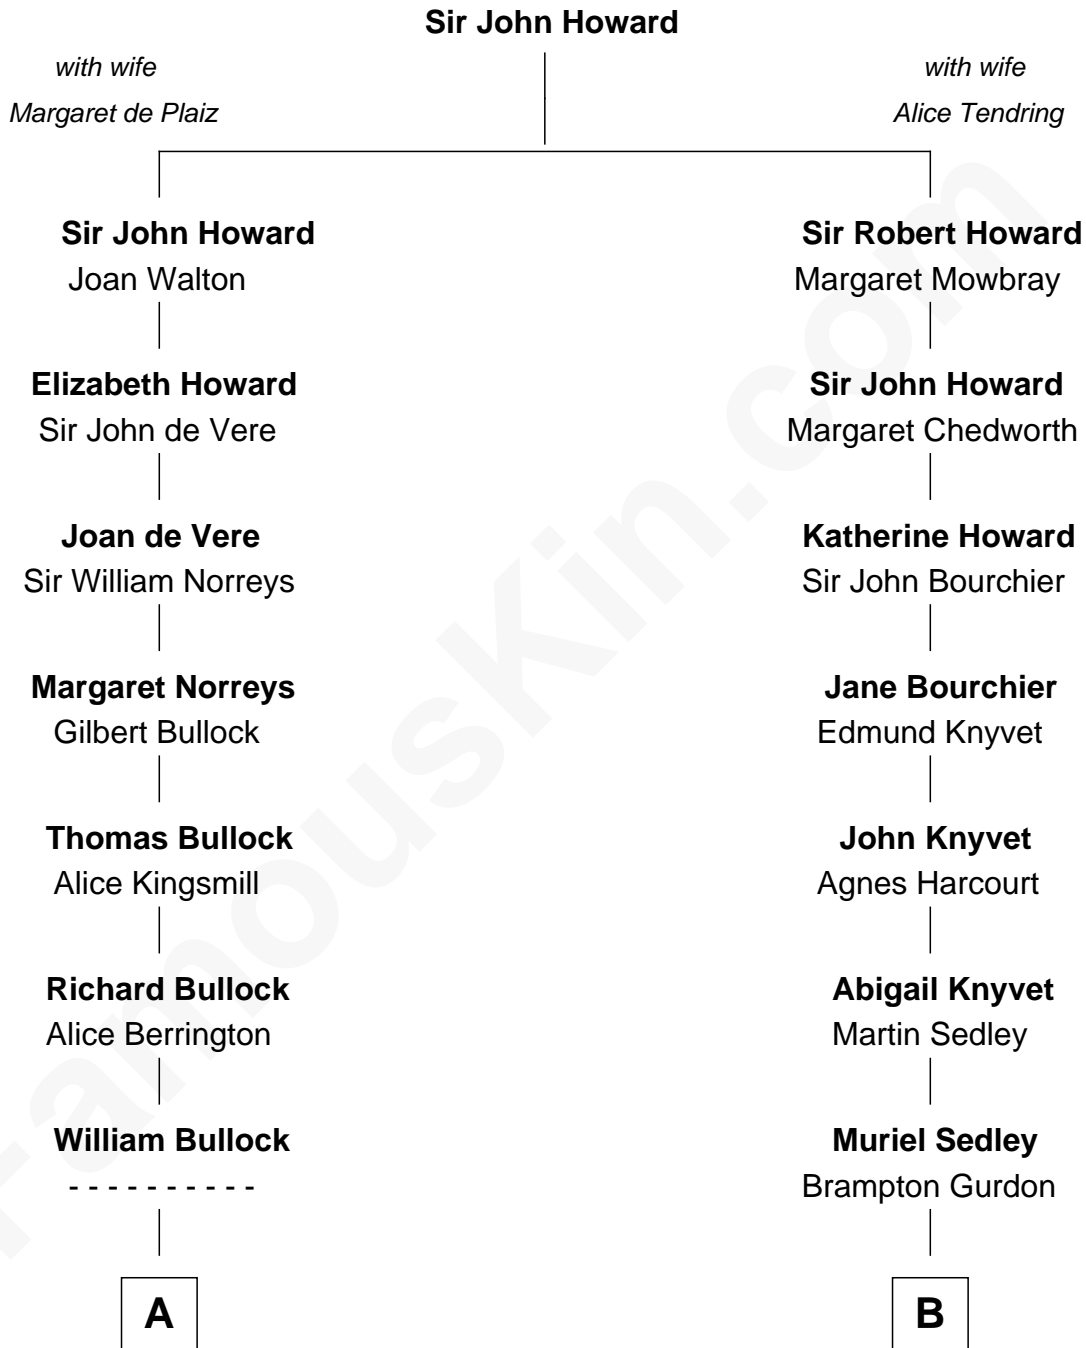

FamousKin.com

Relationship Chart of

Samuel Howard

Boston Tea Party Participant

12th cousin 5 times removed of

John Adams Morgan

1952 Olympic Sailing Gold Medalist

A

Elizabeth Bullock
Augustine Clement

Elizabeth Clement
William Sumner

Hannah Sumner
John Goffe

William Goffe
Abigail Richardson

Martha Goffe
Ebenezer Howard

Samuel Howard
Boston Tea Party Participant

B

Muriel Gurdon
Richard Saltonstall