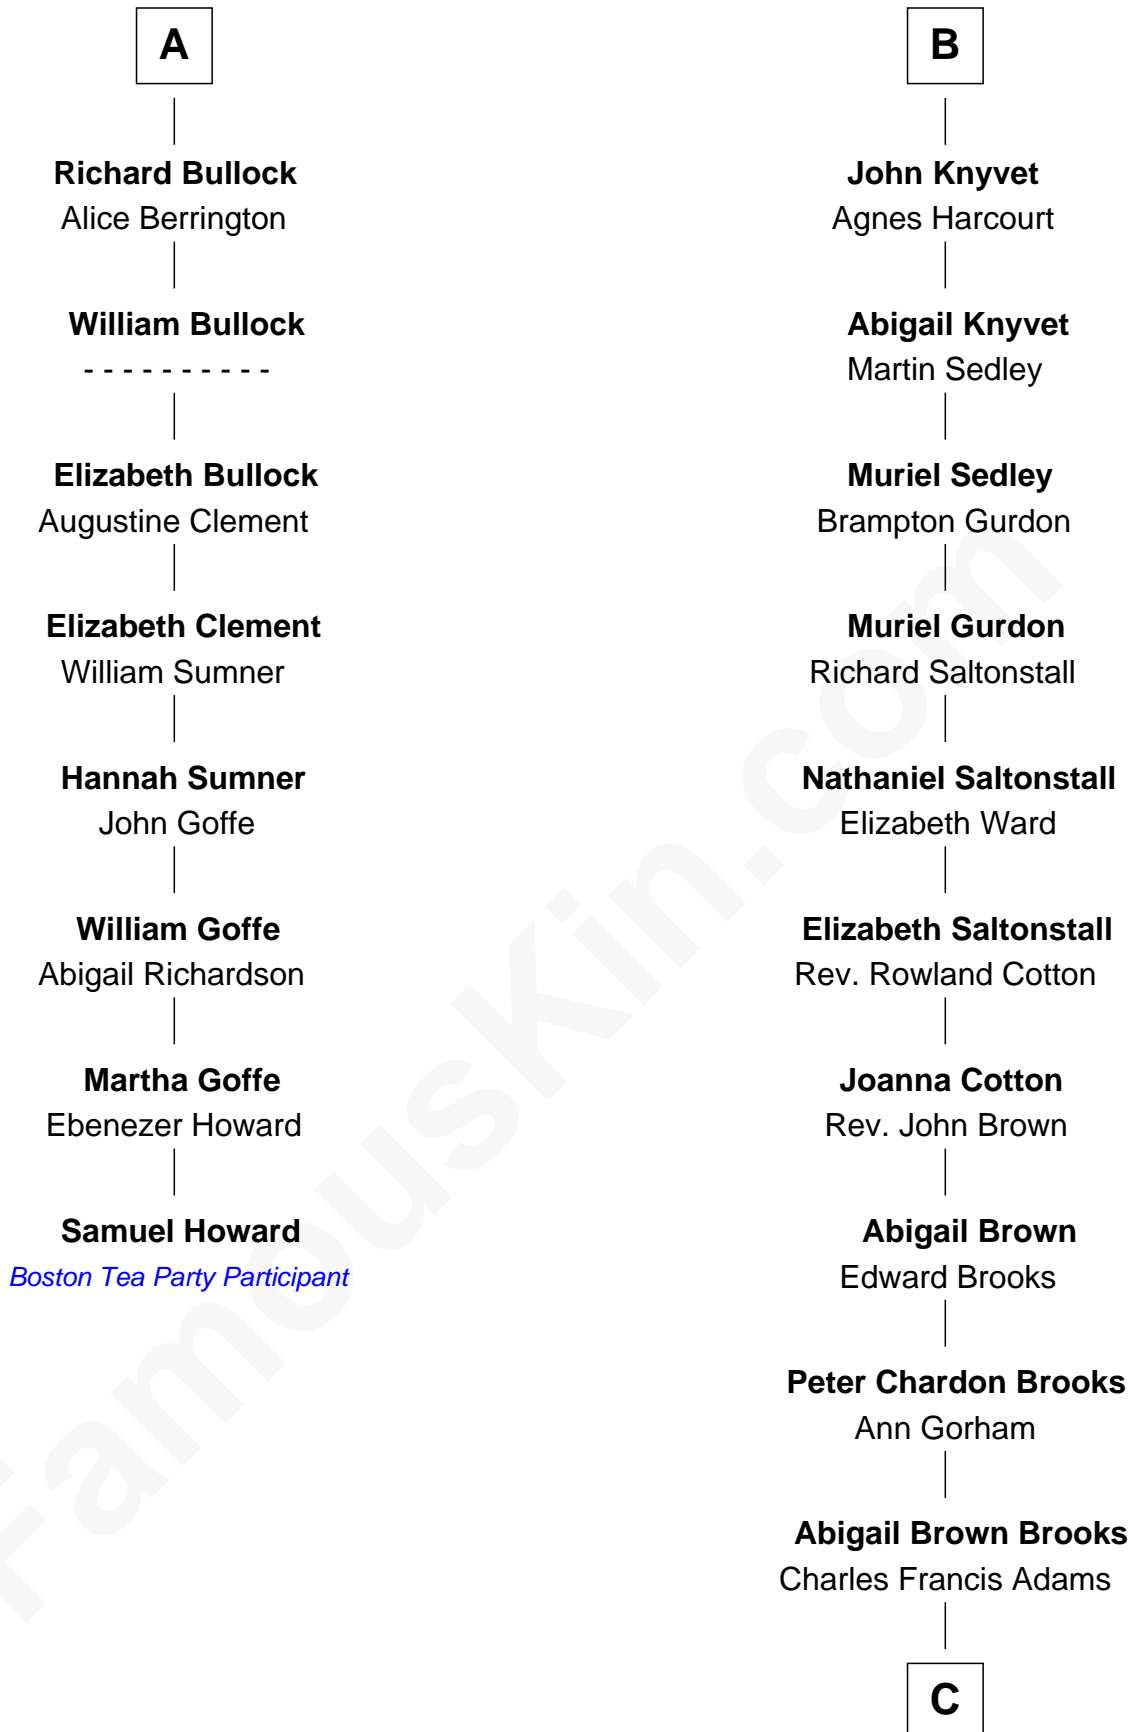

FamousKin.com

Relationship Chart of

Samuel Howard

Boston Tea Party Participant

14th cousin 6 times removed of

John Adams Morgan

1952 Olympic Sailing Gold Medalist

Bartholomew de Badlesmere

Margaret de Clare

C

John Quincy Adams

Frances Cadwallader Crowninshield

Charles Francis Adams

Frances Lovering

Catherine Frances Lovering Adams

Henry Sturgis Morgan