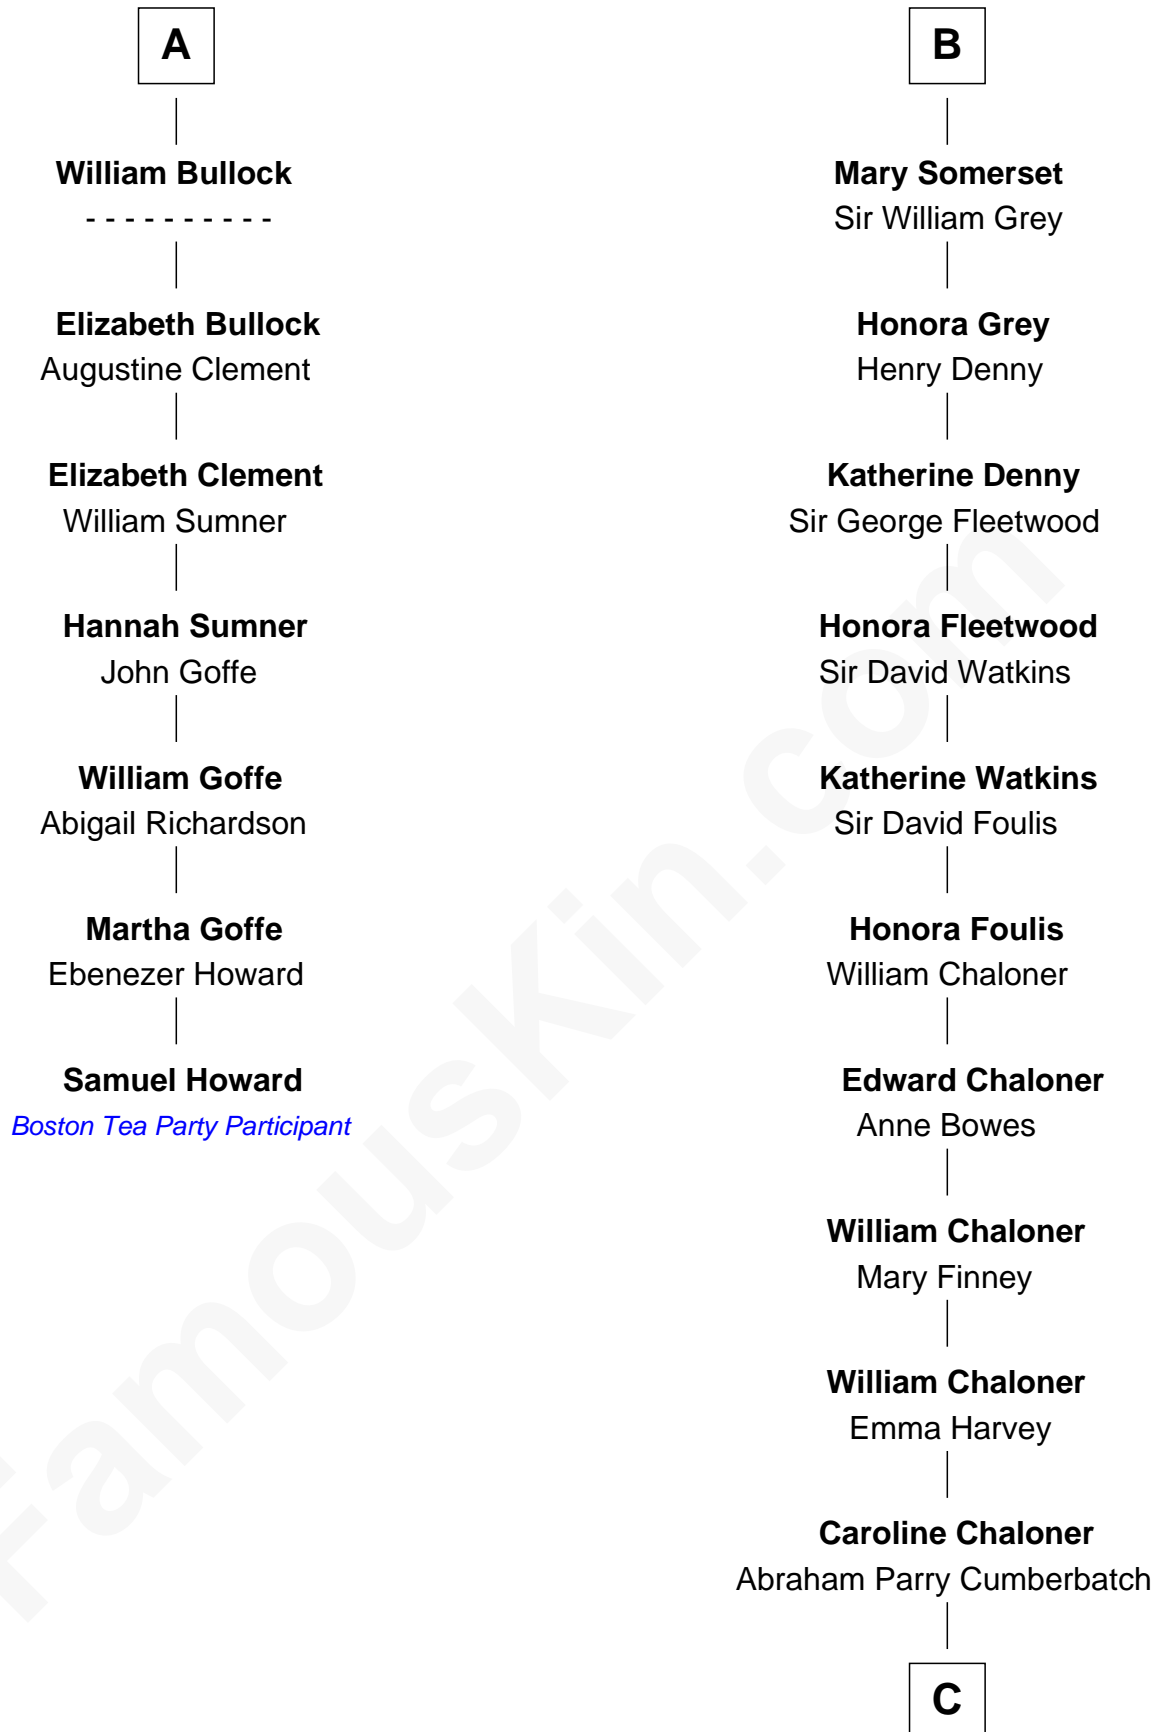

## Relationship Chart of

**Samuel Howard**

*Boston Tea Party Participant*

13th cousin 8 times removed of

**Benedict Cumberbatch**

*Movie, Television and Stage Actor*

**C**

**Robert William Cumberbatch**

Louisa Grace Hanson

**Henry Alfred Cumberbatch**

Hélène Gertrude Rees

**Henry Carlton Cumberbatch**

Pauline Ellen Laing Congdon

**Timothy Carlton Congdon Cumberbatch**

Wanda Ventham

**Benedict Cumberbatch**