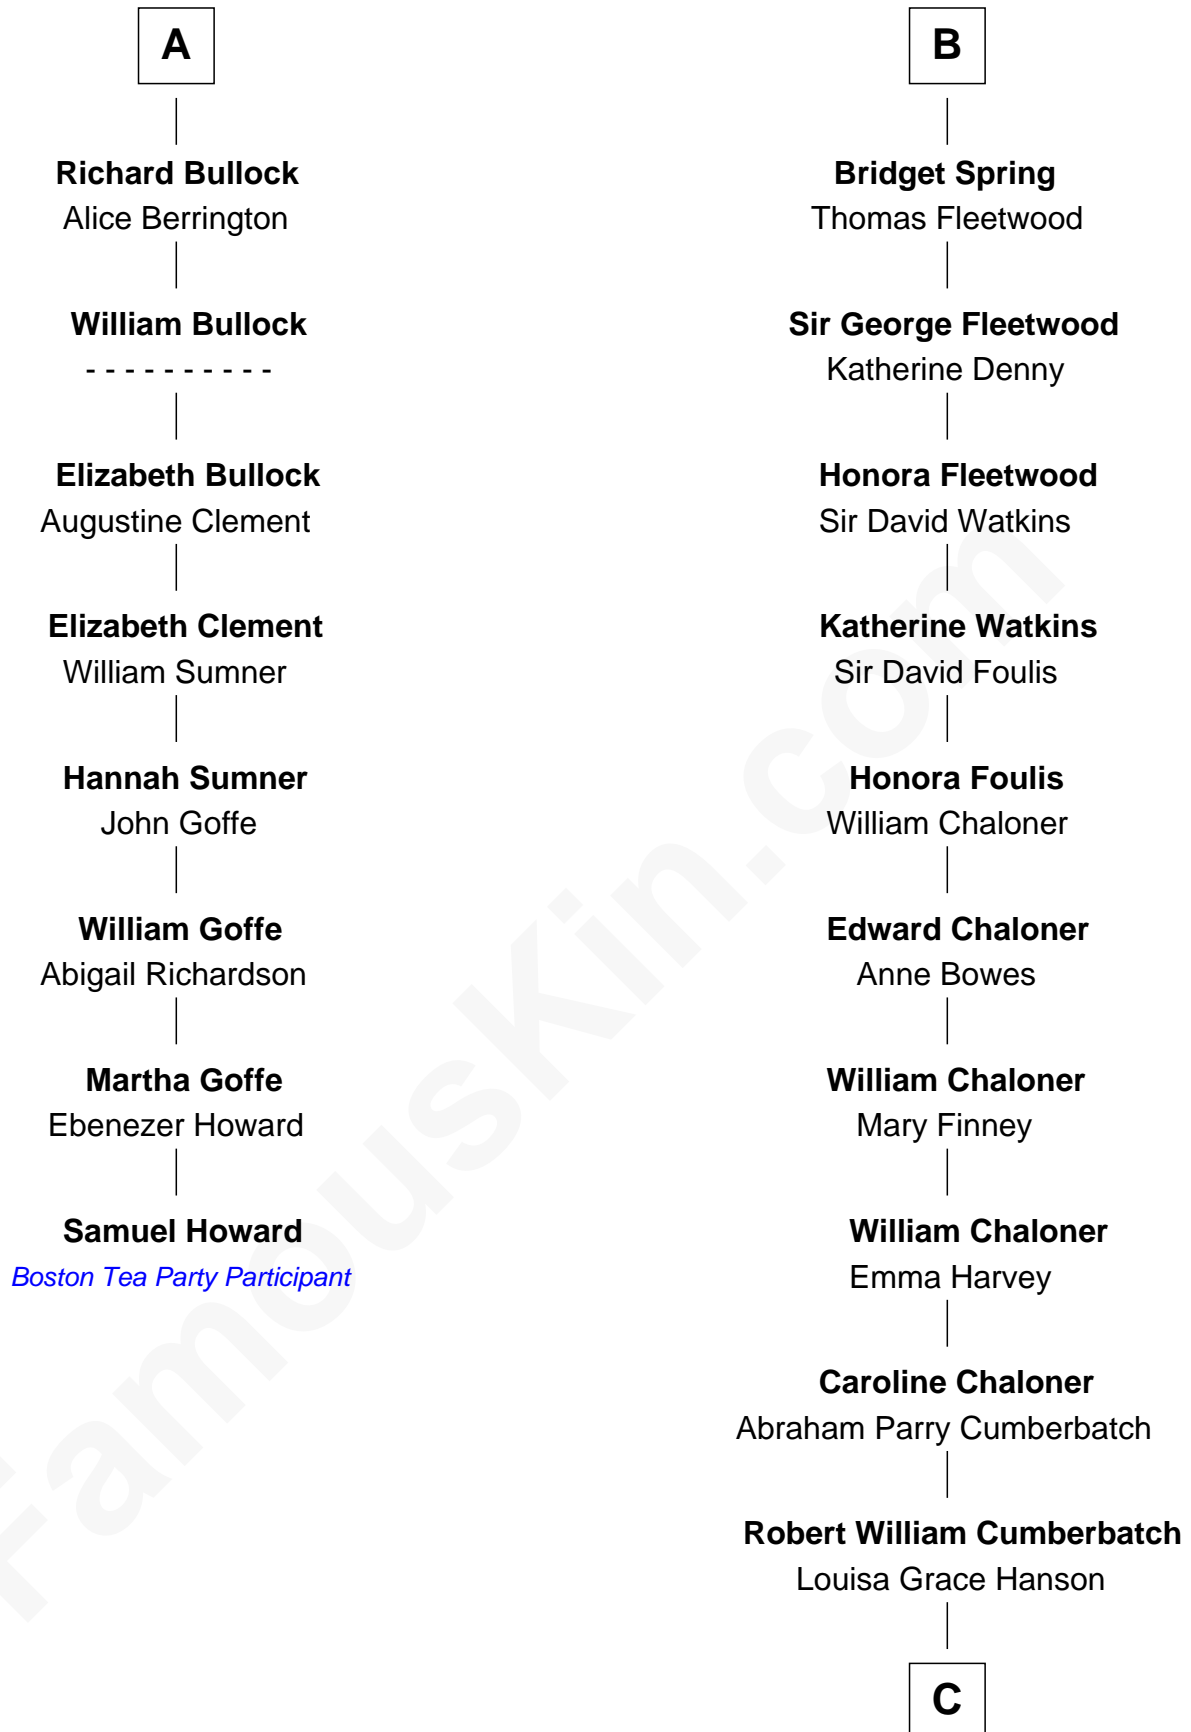

FamousKin.com

Relationship Chart of

Samuel Howard

Boston Tea Party Participant

14th cousin 6 times removed of

Benedict Cumberbatch

Movie, Television and Stage Actor

C

Henry Alfred Cumberbatch

Hélène Gertrude Rees

Henry Carlton Cumberbatch

Pauline Ellen Laing Congdon

Timothy Carlton Congdon Cumberbatch

Wanda Ventham

Benedict Cumberbatch

Movie, Television and Stage Actor