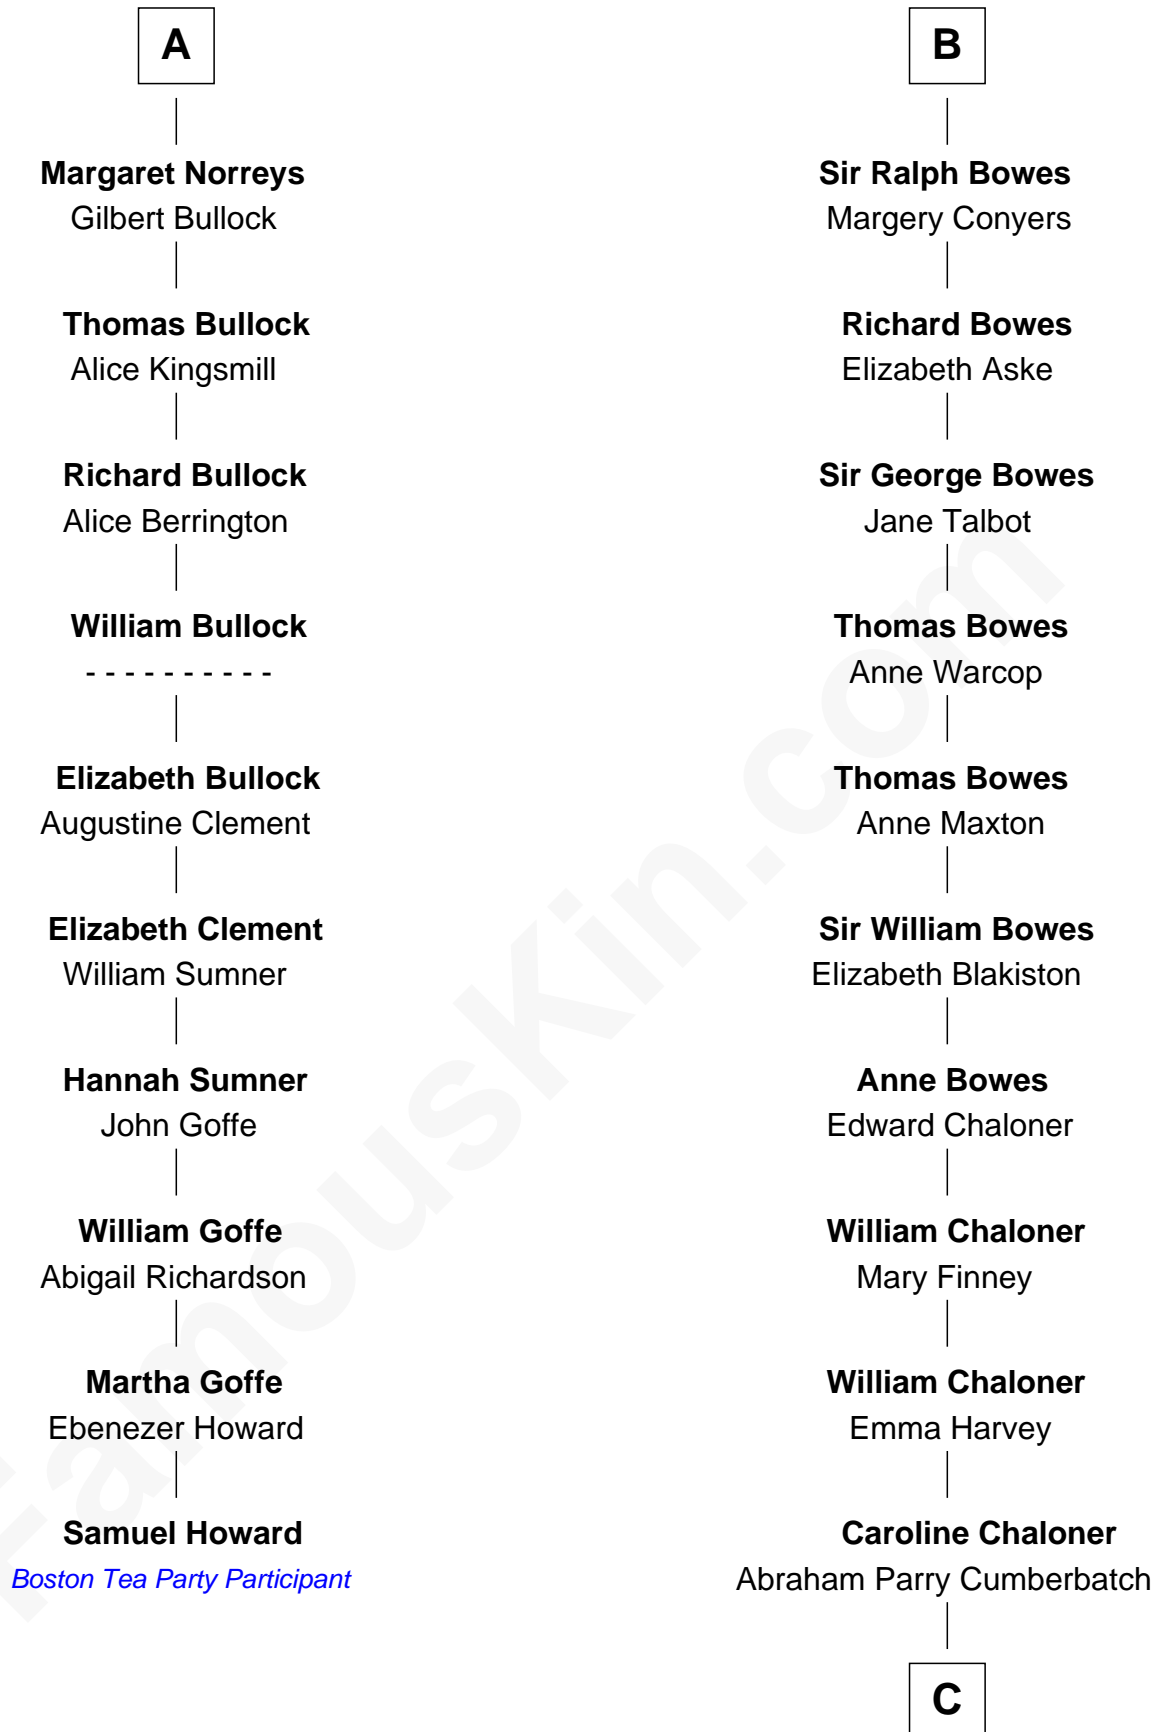

## Relationship Chart of

**Samuel Howard**

*Boston Tea Party Participant*

16th cousin 5 times removed of

**Benedict Cumberbatch**

*Movie, Television and Stage Actor*

C

**Robert William Cumberbatch**

Louisa Grace Hanson

**Henry Alfred Cumberbatch**

Hélène Gertrude Rees

**Henry Carlton Cumberbatch**

Pauline Ellen Laing Congdon

**Timothy Carlton Congdon Cumberbatch**

Wanda Ventham

**Benedict Cumberbatch**