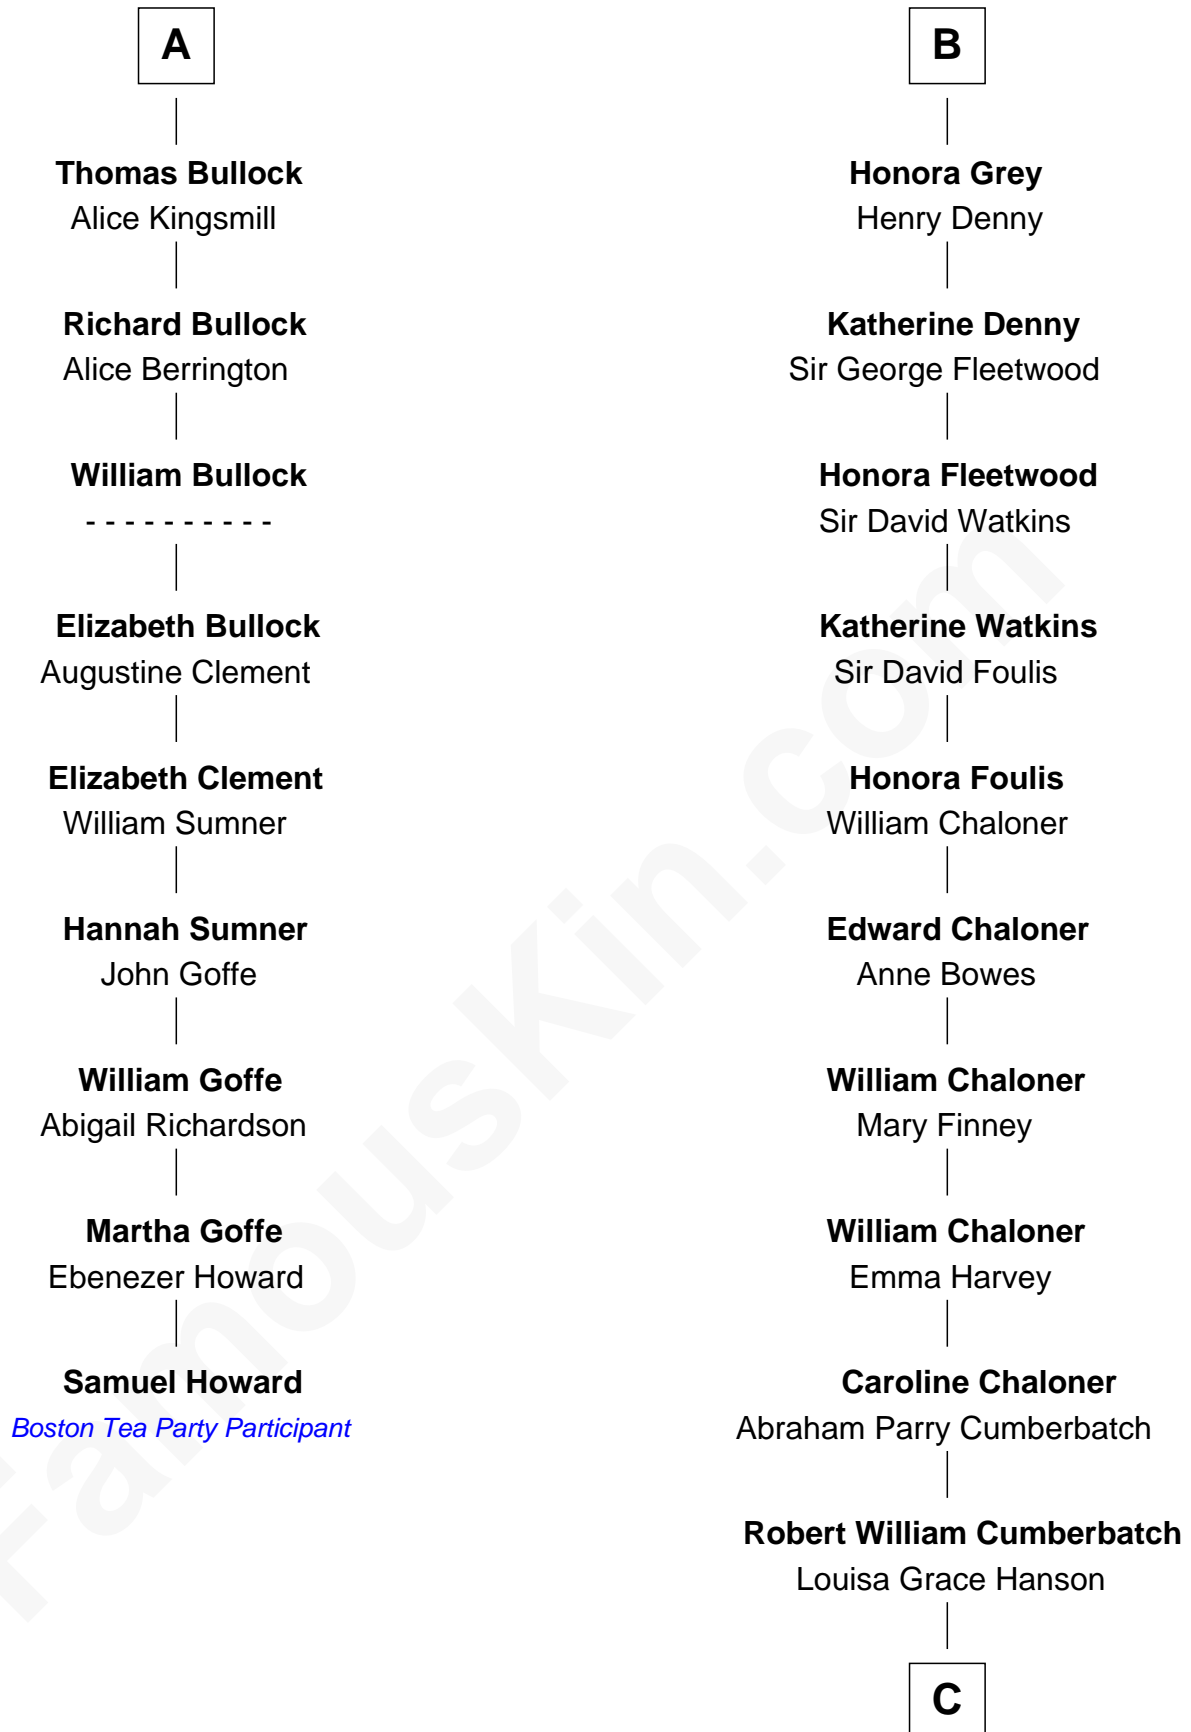

FamousKin.com

Relationship Chart of

Samuel Howard

Boston Tea Party Participant

15th cousin 5 times removed of

Benedict Cumberbatch

Movie, Television and Stage Actor

C

Henry Alfred Cumberbatch

Hélène Gertrude Rees

Henry Carlton Cumberbatch

Pauline Ellen Laing Congdon

Timothy Carlton Congdon Cumberbatch

Wanda Ventham

Benedict Cumberbatch

Movie, Television and Stage Actor