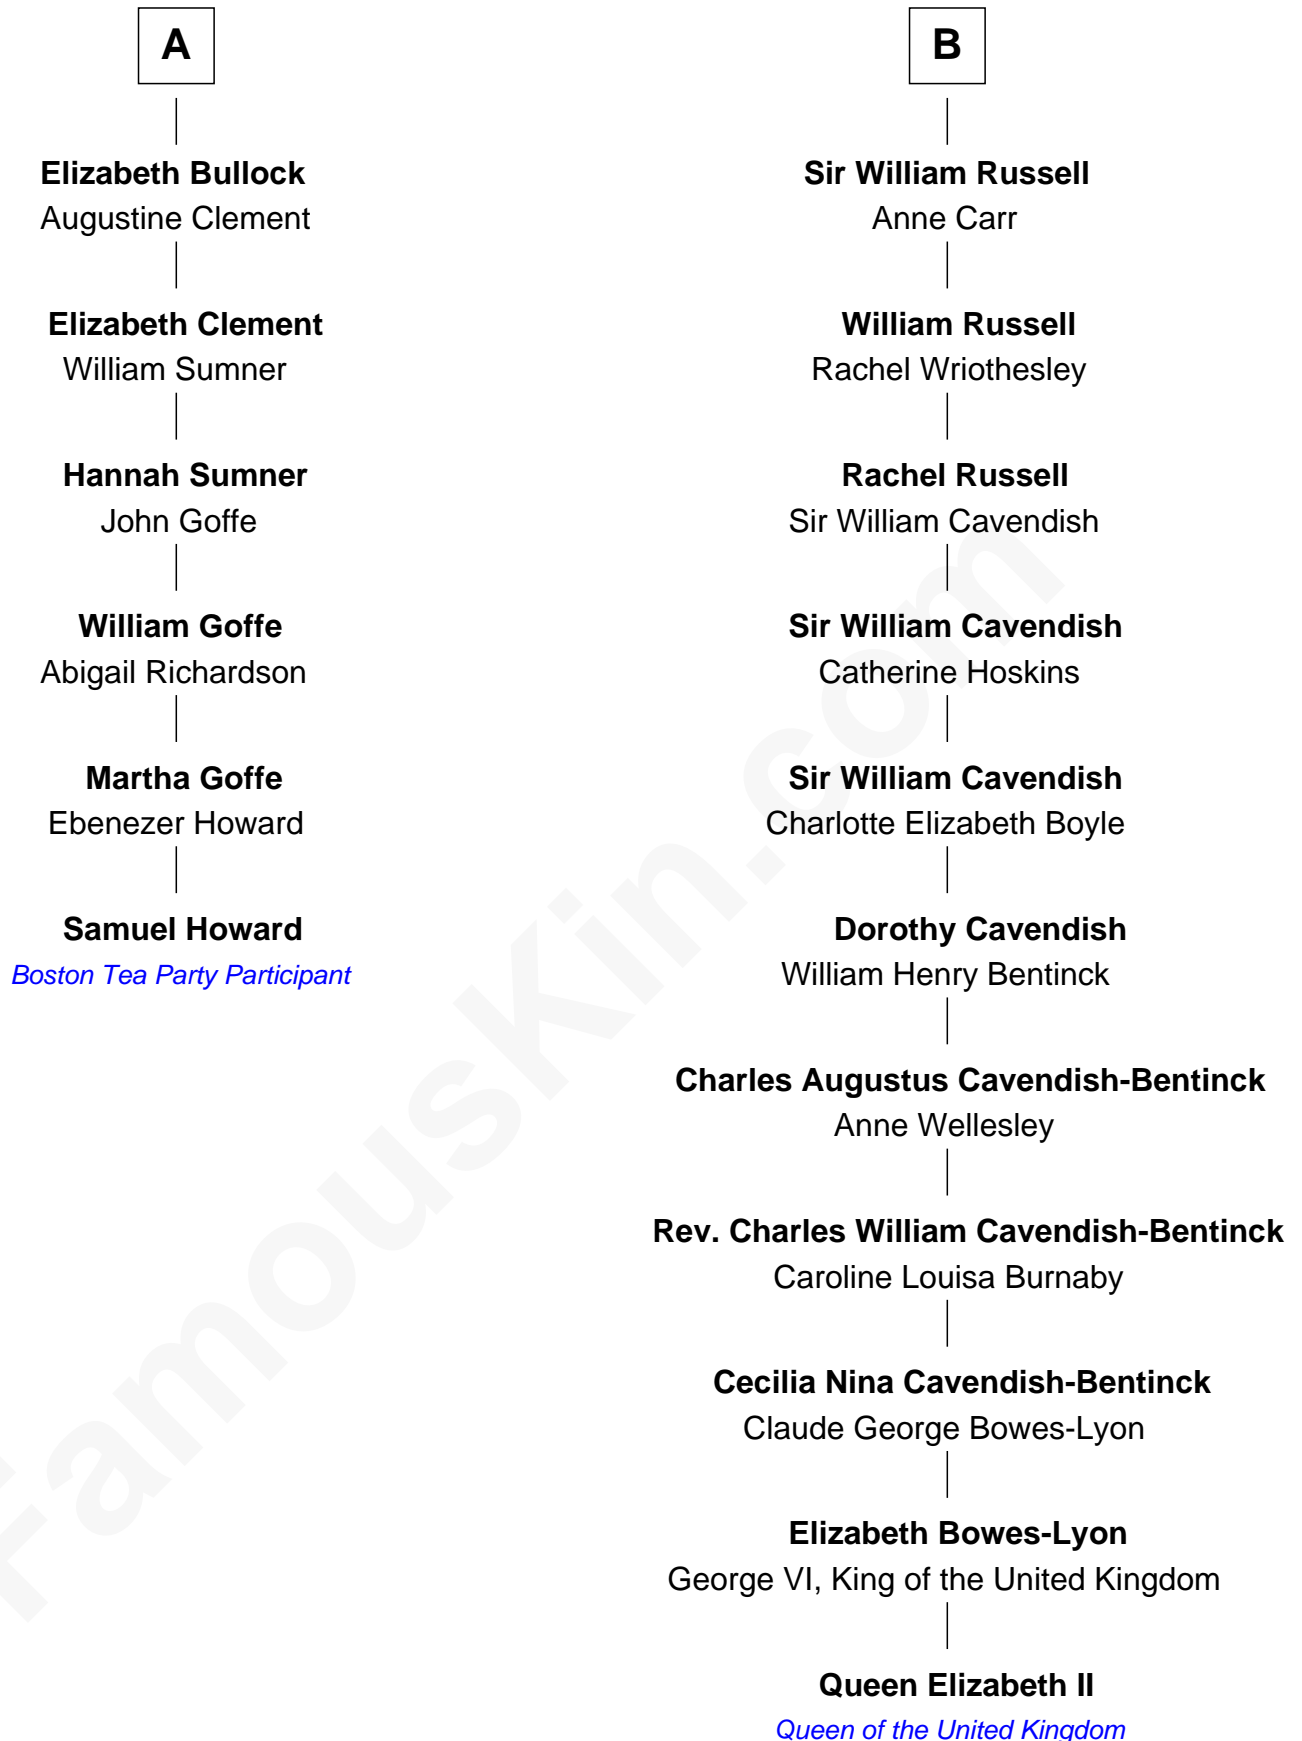

# FamousKin.com Relationship Chart of

**Samuel Howard**

*Boston Tea Party Participant*

12th cousin 5 times removed of

**Queen Elizabeth II**

*Queen of the United Kingdom*

Elizabeth II photo by [Eric Draper](#)