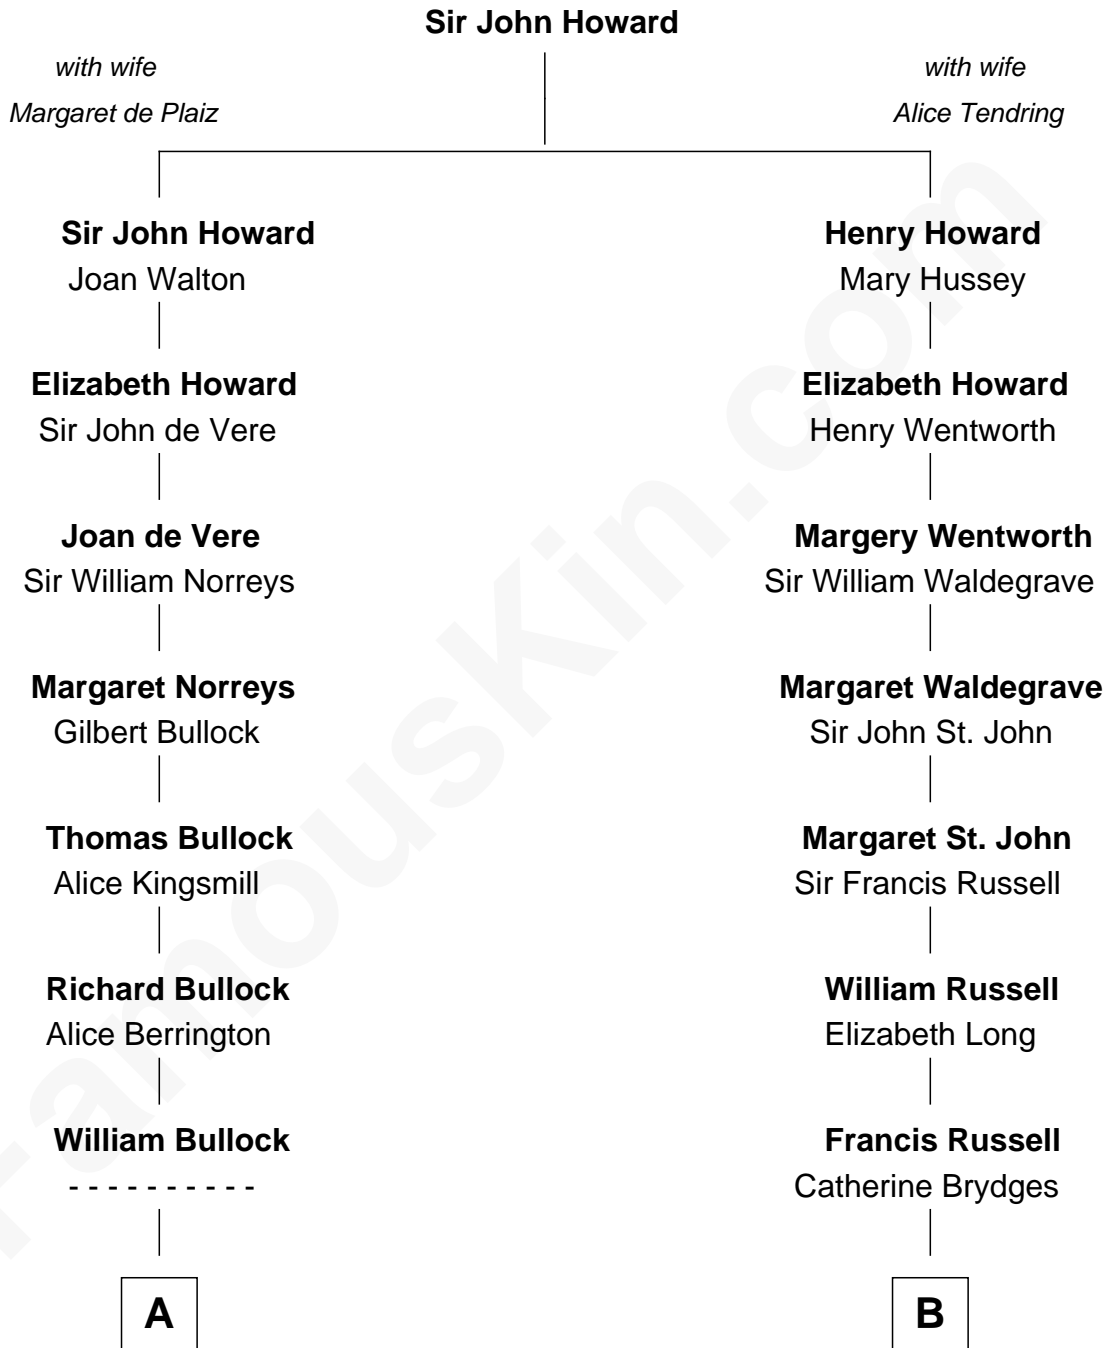

# FamousKin.com Relationship Chart of

**Samuel Howard**

*Boston Tea Party Participant*

12th cousin 5 times removed of

**Queen Elizabeth II**

*Queen of the United Kingdom*

Elizabeth II photo by [Eric Draper](#)