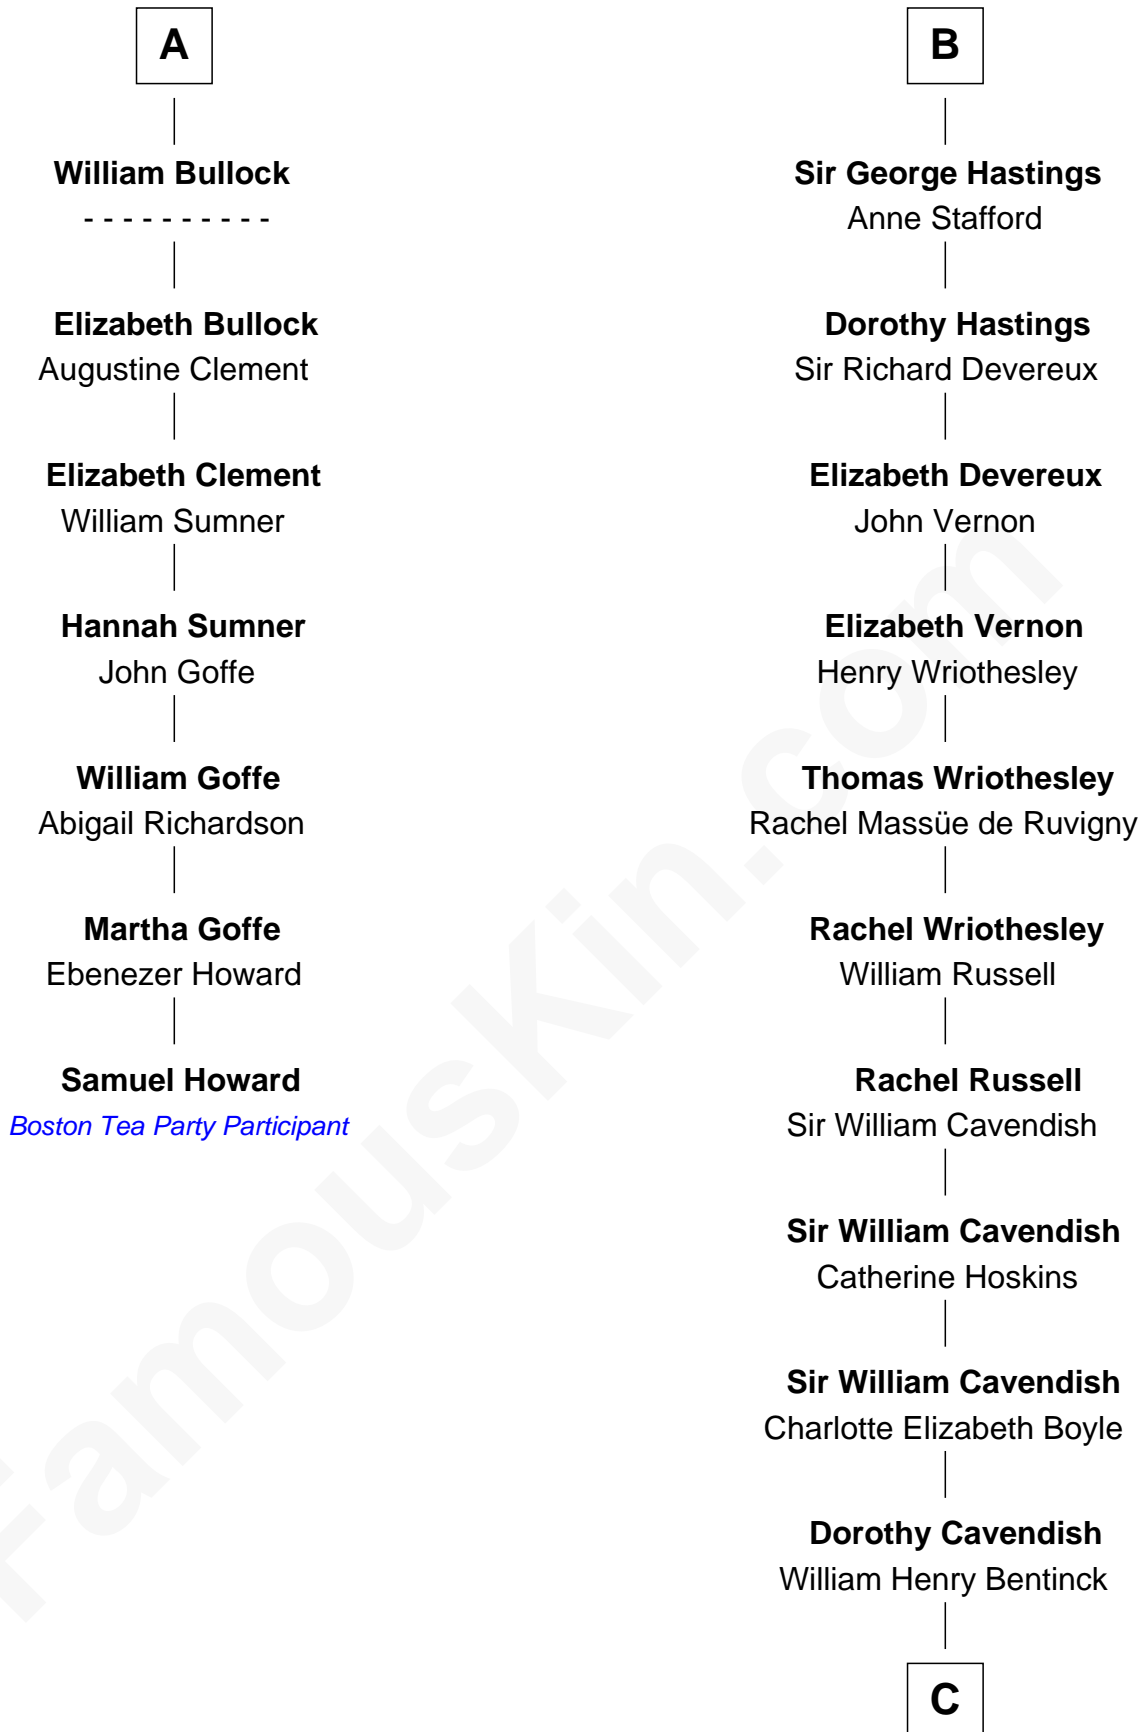

FamousKin.com Relationship Chart of

Samuel Howard

Boston Tea Party Participant

13th cousin 8 times removed of

Queen Elizabeth II

Queen of the United Kingdom

C

Charles Augustus Cavendish-Bentinck

Anne Wellesley

Rev. Charles William Cavendish-Bentinck

Caroline Louisa Burnaby

Cecilia Nina Cavendish-Bentinck

Claude George Bowes-Lyon

Elizabeth Bowes-Lyon

George VI, King of the United Kingdom

Queen Elizabeth II

Queen of the United Kingdom