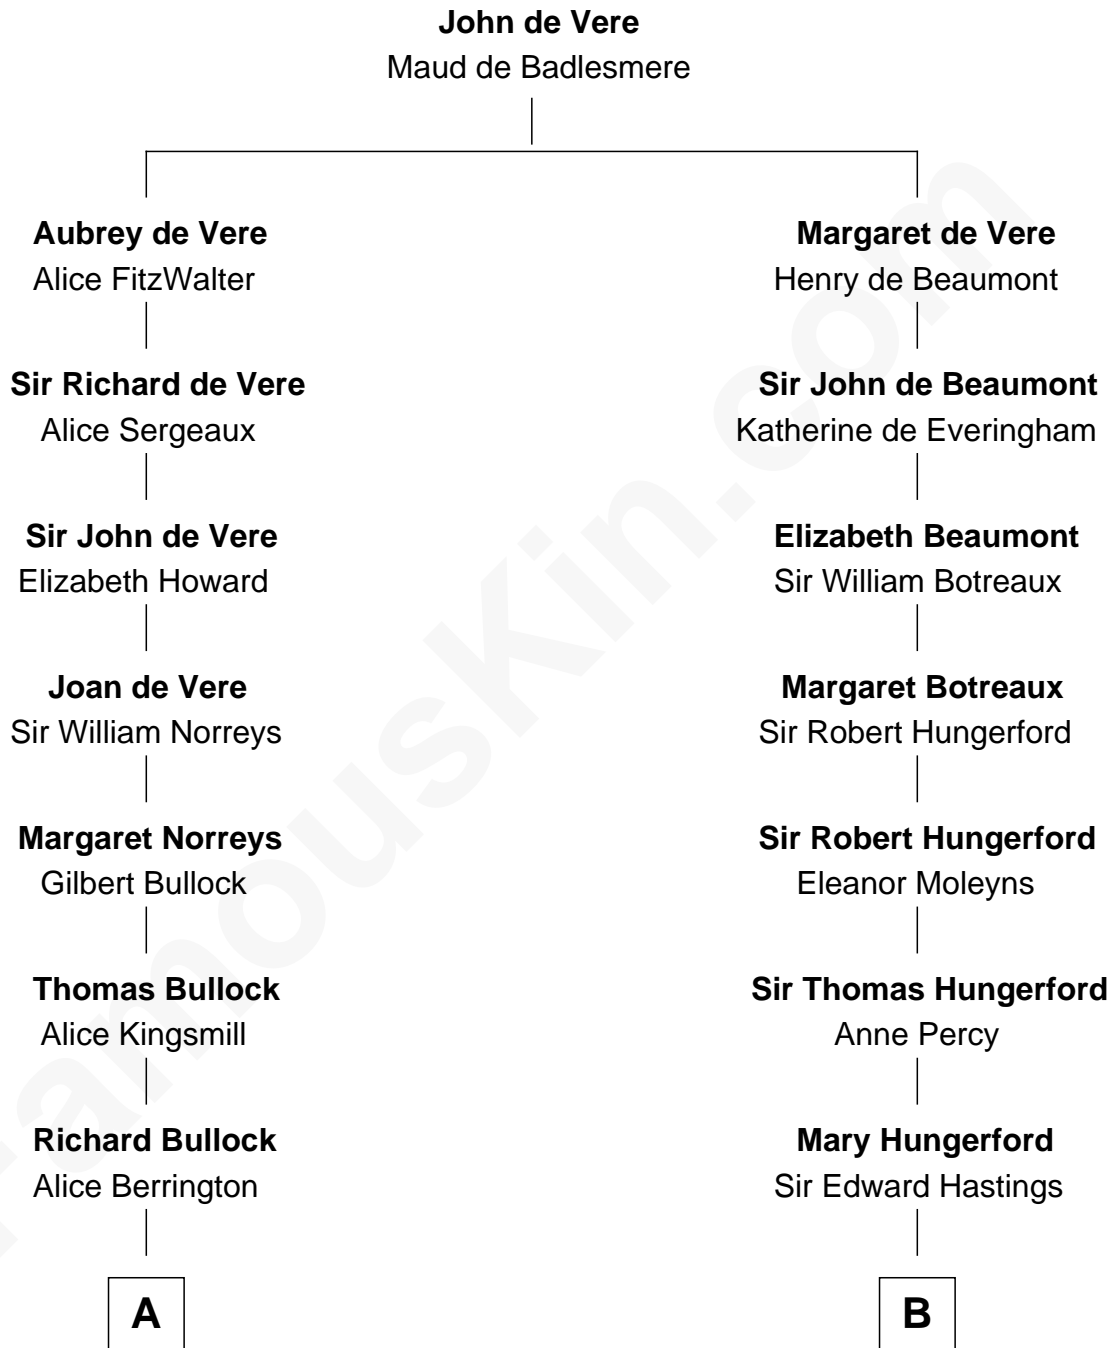

FamousKin.com Relationship Chart of

Samuel Howard

Boston Tea Party Participant

13th cousin 8 times removed of

Queen Elizabeth II

Queen of the United Kingdom

C

Charles Augustus Cavendish-Bentinck

Anne Wellesley

Rev. Charles William Cavendish-Bentinck

Caroline Louisa Burnaby

Cecilia Nina Cavendish-Bentinck

Claude George Bowes-Lyon

Elizabeth Bowes-Lyon

George VI, King of the United Kingdom

Queen Elizabeth II

Queen of the United Kingdom