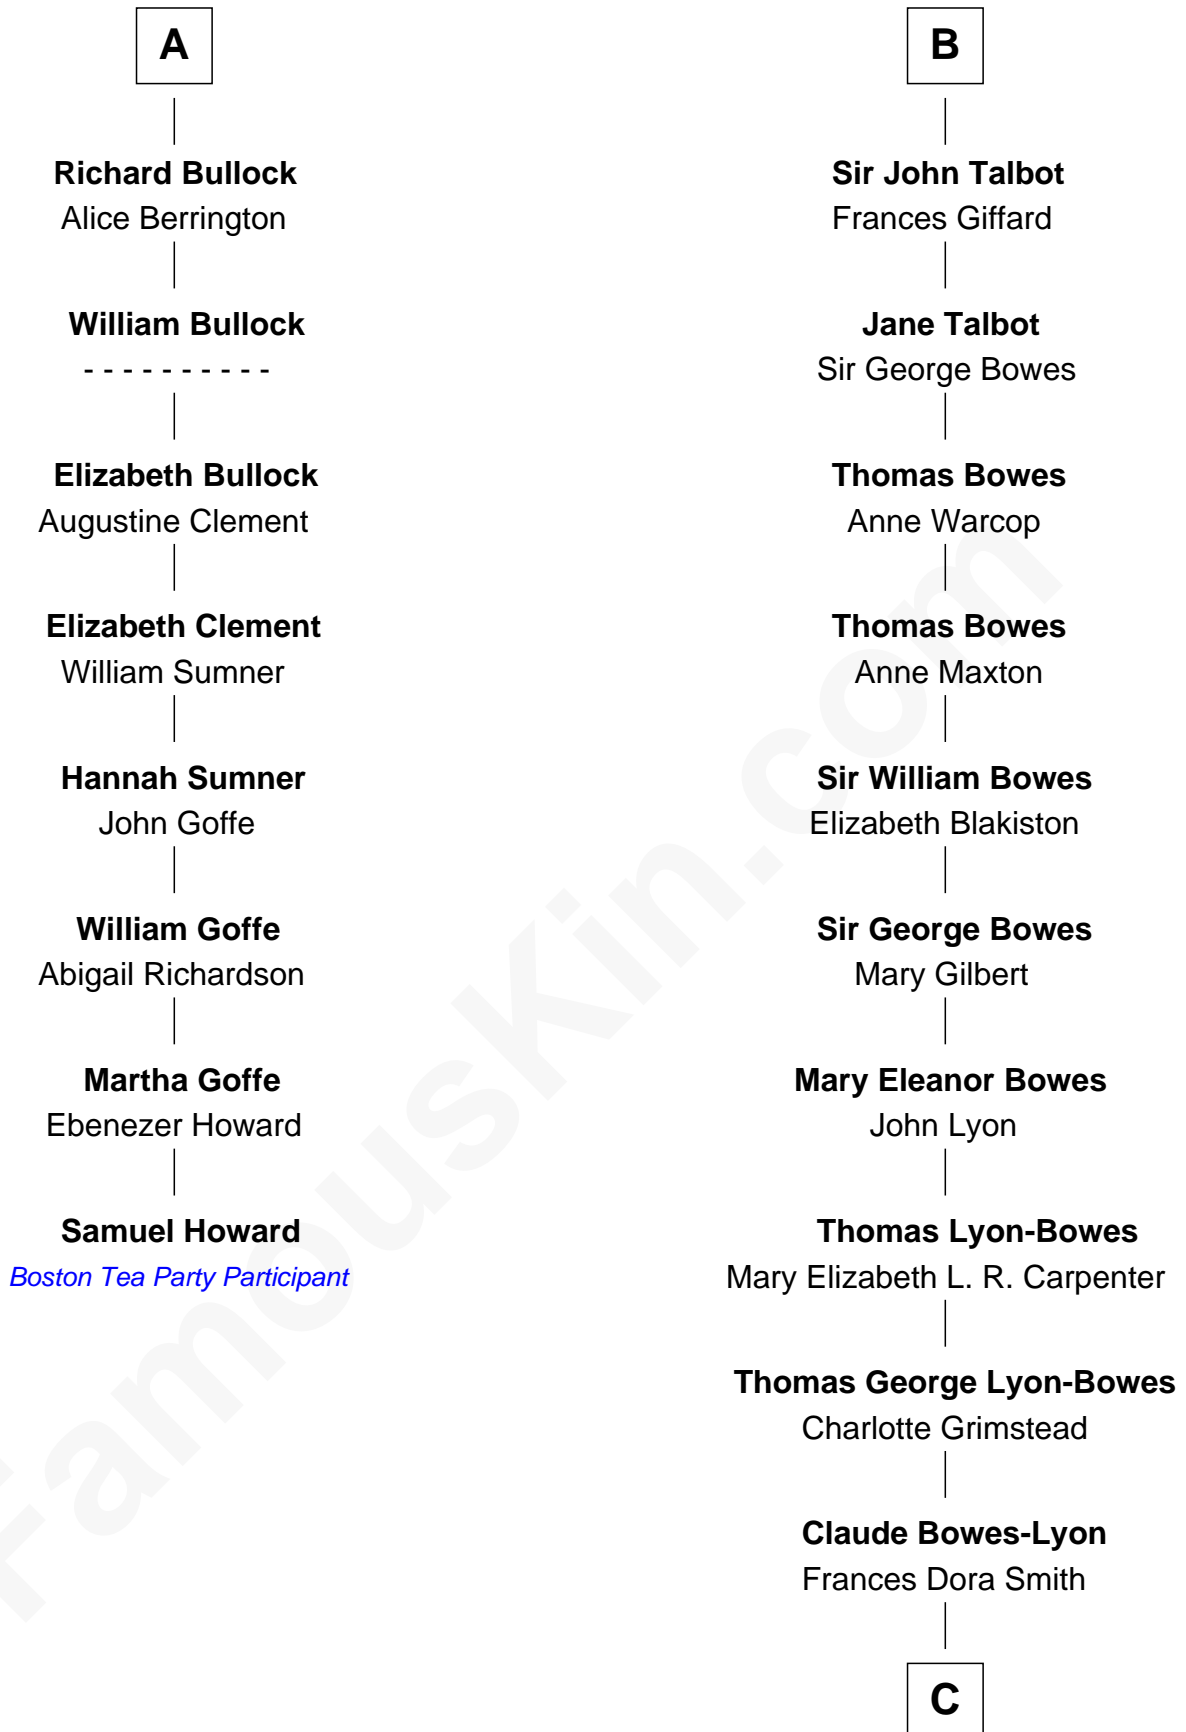

FamousKin.com Relationship Chart of

Samuel Howard

Boston Tea Party Participant

14th cousin 5 times removed of

Queen Elizabeth II

Queen of the United Kingdom

Bartholomew de Badlesmere

Margaret de Clare

C

Claude George Bowes-Lyon
Cecilia Nina Cavendish-Bentinck

Elizabeth Bowes-Lyon
George VI, King of the United Kingdom

Queen Elizabeth II
Queen of the United Kingdom

FamousKin.com