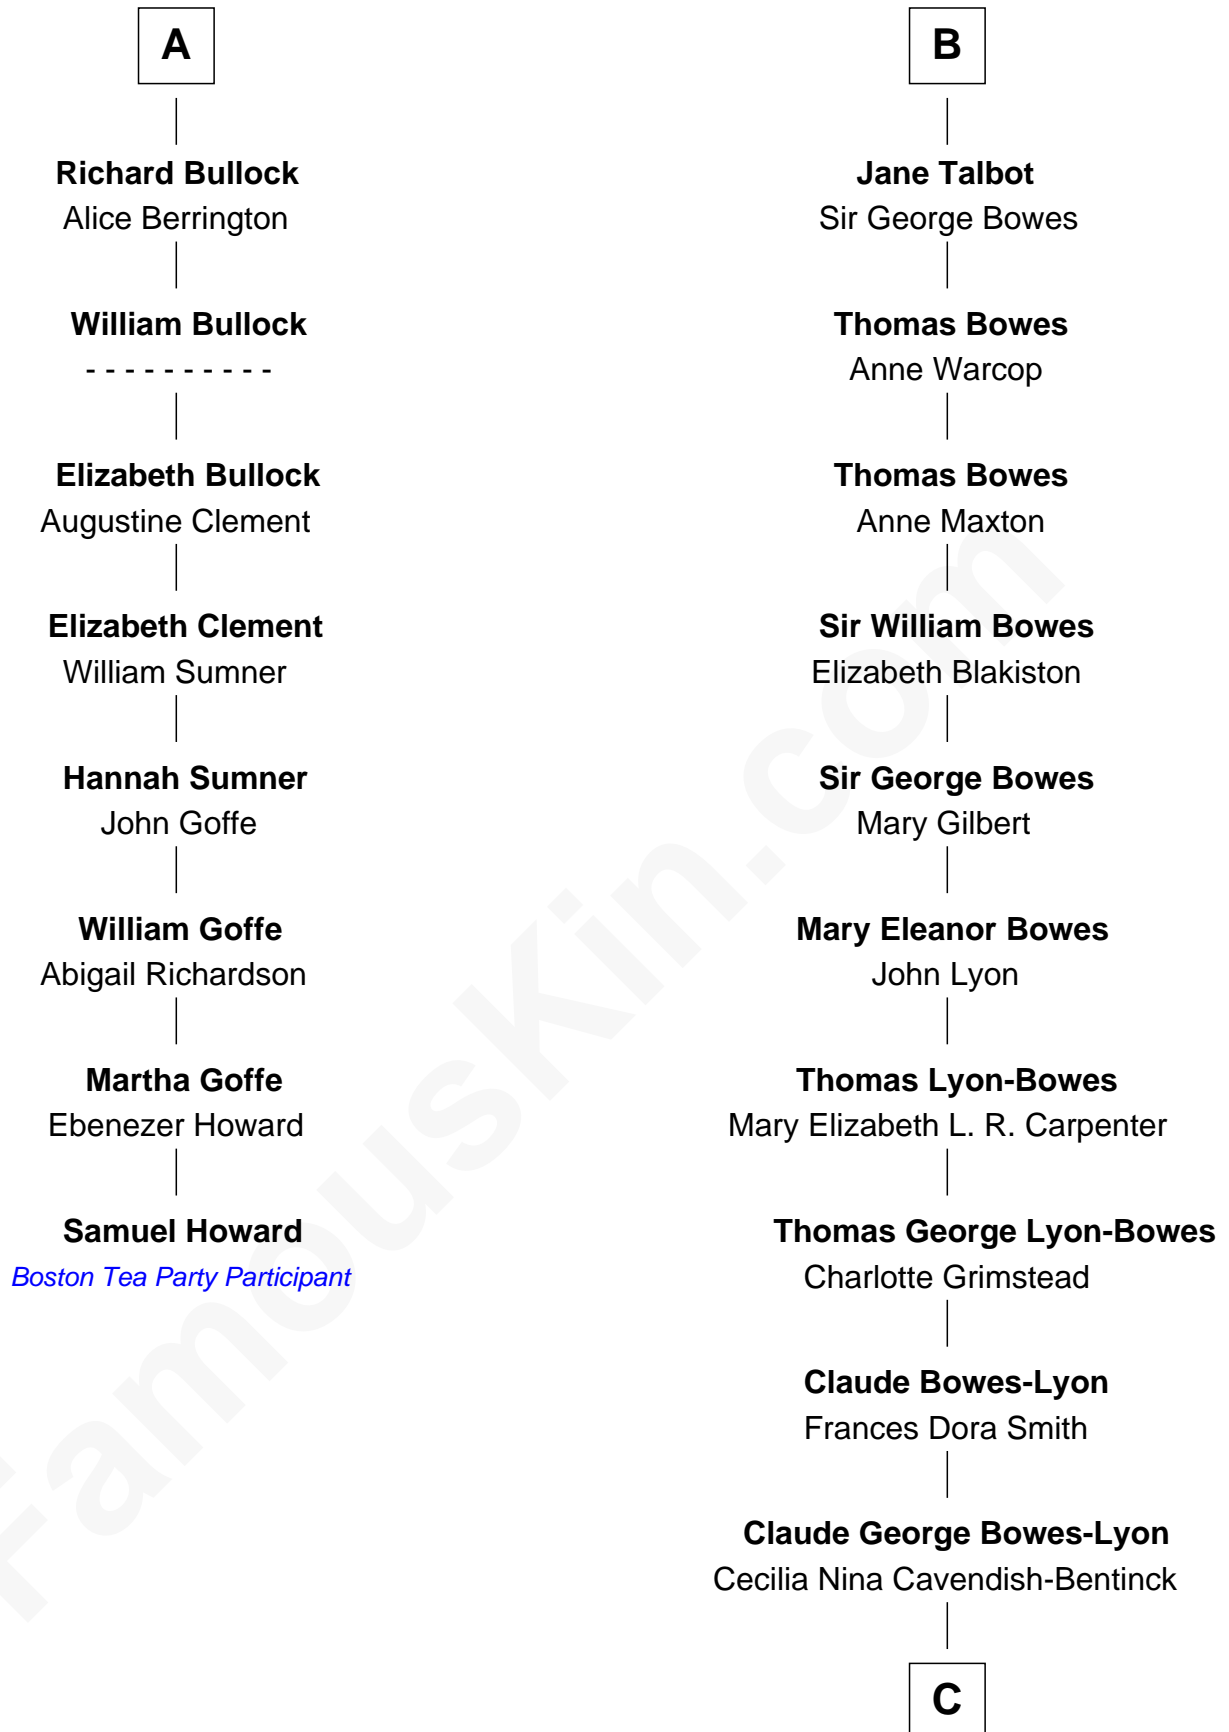

FamousKin.com Relationship Chart of

Samuel Howard

Boston Tea Party Participant

14th cousin 4 times removed of

Queen Elizabeth II

Queen of the United Kingdom

C

Elizabeth Bowes-Lyon
George VI, King of the United Kingdom

Queen Elizabeth II
Queen of the United Kingdom

FamousKin.com