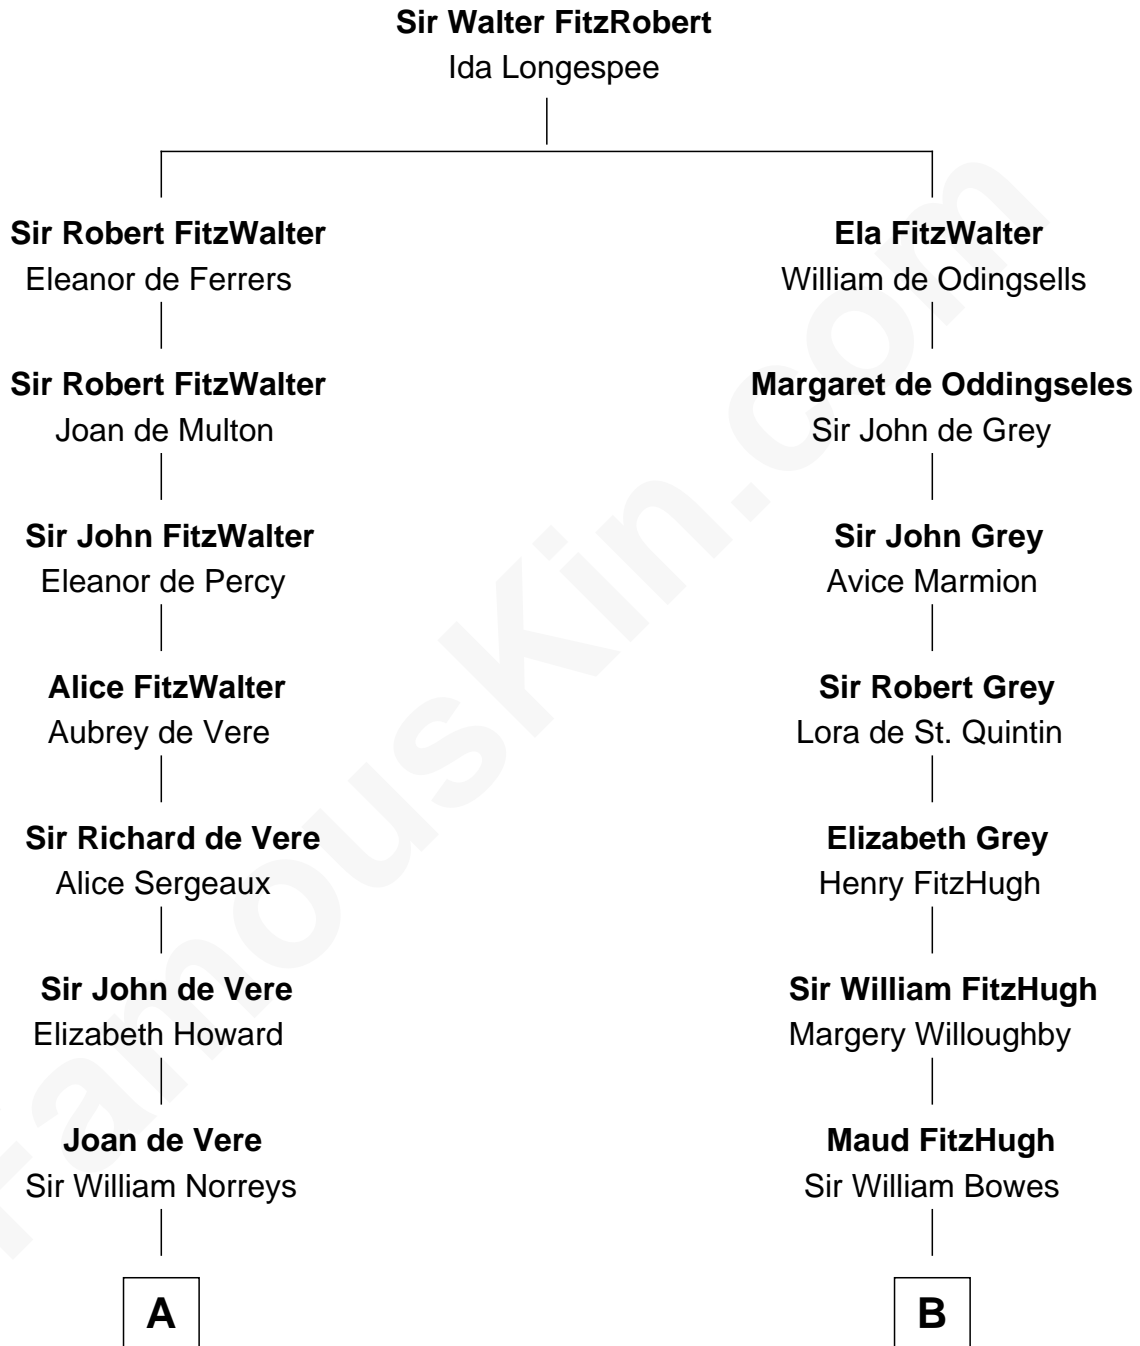

FamousKin.com Relationship Chart of

Samuel Howard

Boston Tea Party Participant

16th cousin 4 times removed of

Queen Elizabeth II

Queen of the United Kingdom

C

—
Claude Bowes-Lyon

Frances Dora Smith

—
Claude George Bowes-Lyon

Cecilia Nina Cavendish-Bentinck

—
Elizabeth Bowes-Lyon

George VI, King of the United Kingdom

—
Queen Elizabeth II

Queen of the United Kingdom

FamousKin.com