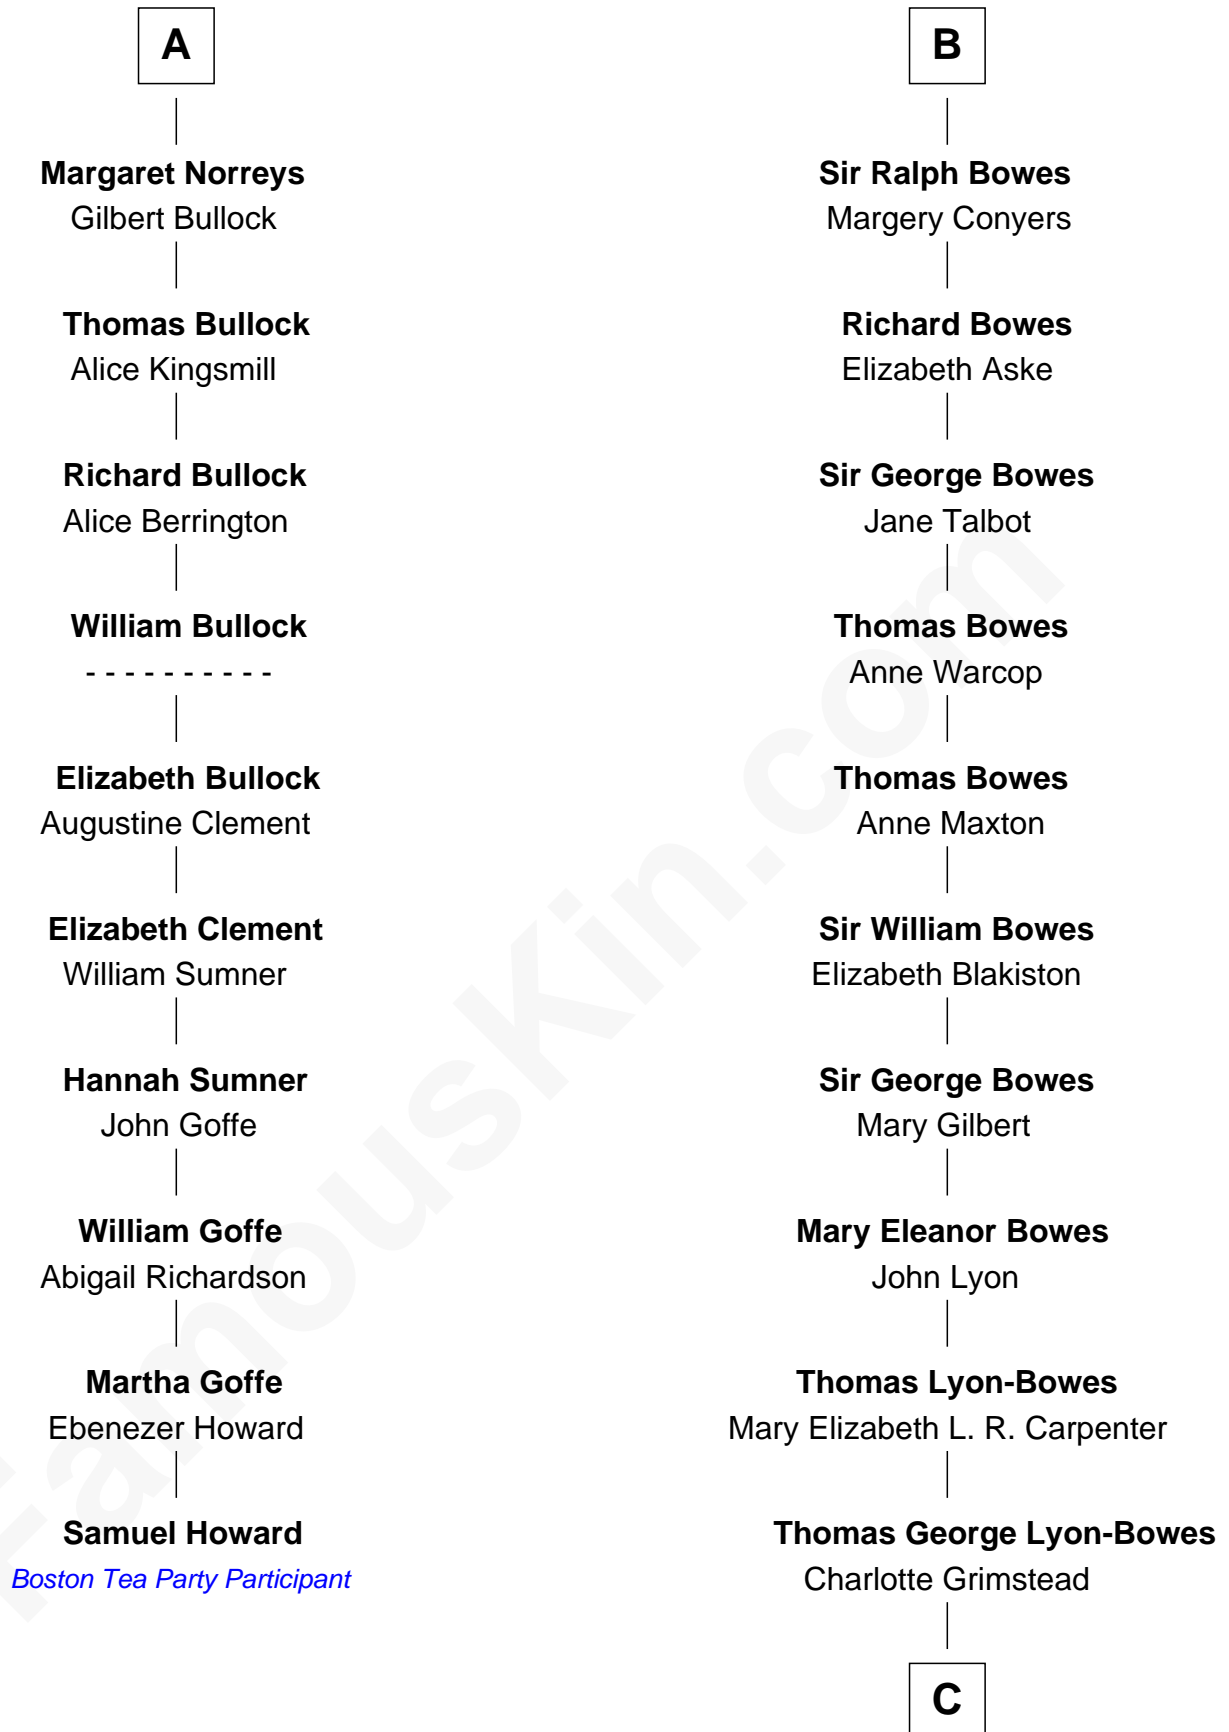

FamousKin.com Relationship Chart of

Samuel Howard

Boston Tea Party Participant

16th cousin 4 times removed of

Queen Elizabeth II

Queen of the United Kingdom

C

—
Claude Bowes-Lyon

Frances Dora Smith

—
Claude George Bowes-Lyon

Cecilia Nina Cavendish-Bentinck

—
Elizabeth Bowes-Lyon

George VI, King of the United Kingdom

—
Queen Elizabeth II

Queen of the United Kingdom

FamousKin.com