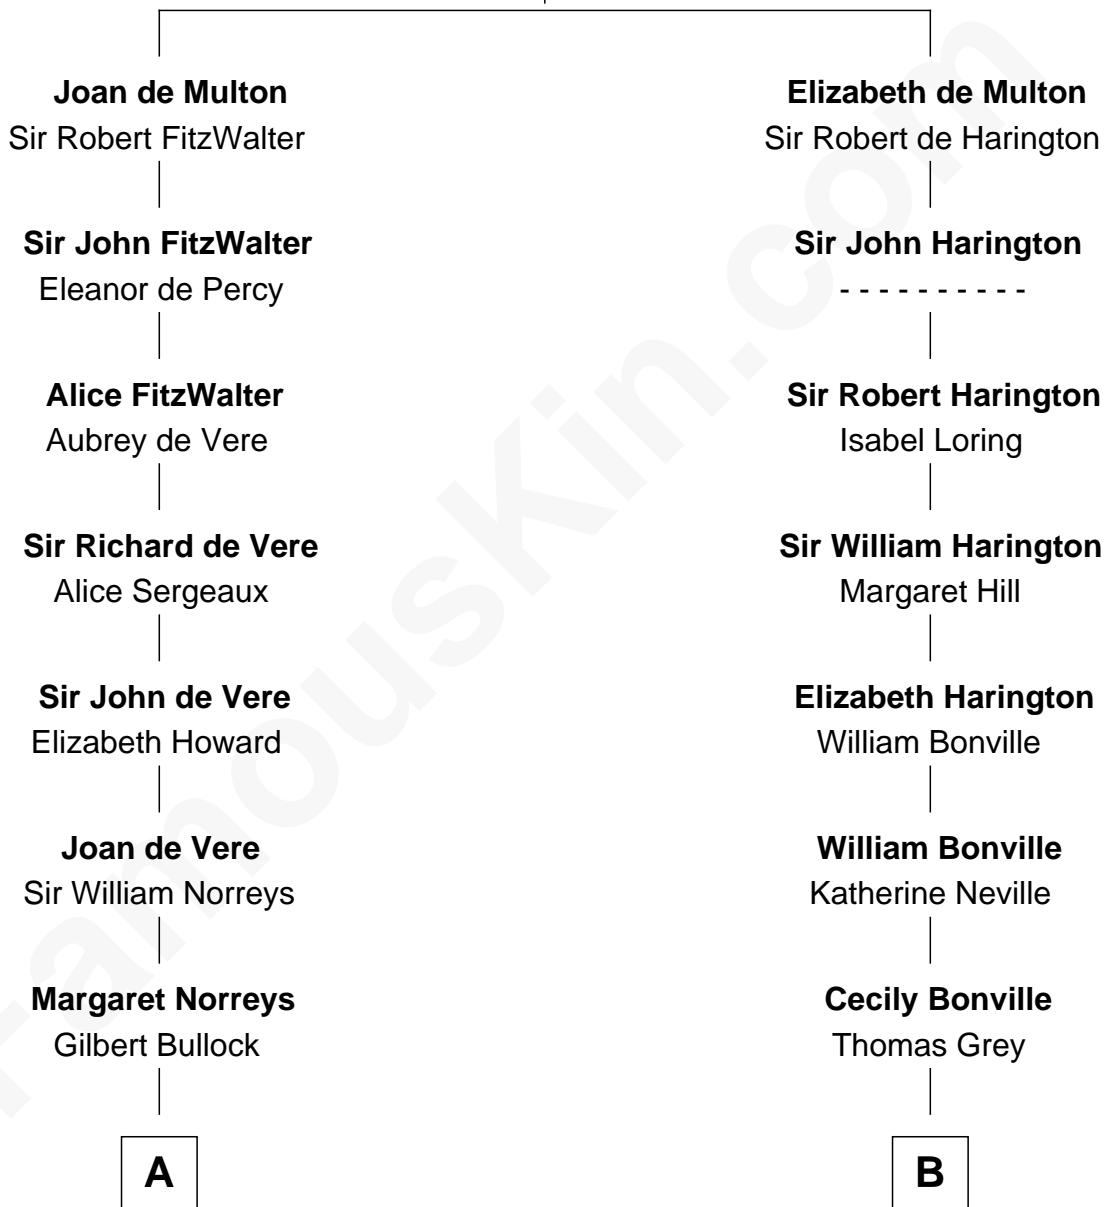

# FamousKin.com Relationship Chart of

**Samuel Howard**

*Boston Tea Party Participant*

15th cousin 6 times removed of

**Queen Elizabeth II**

*Queen of the United Kingdom*

**Sir Thomas de Multon**

Eleanor de Burgh

George VI, King of the United Kingdom

**Queen Elizabeth II**

*Queen of the United Kingdom*