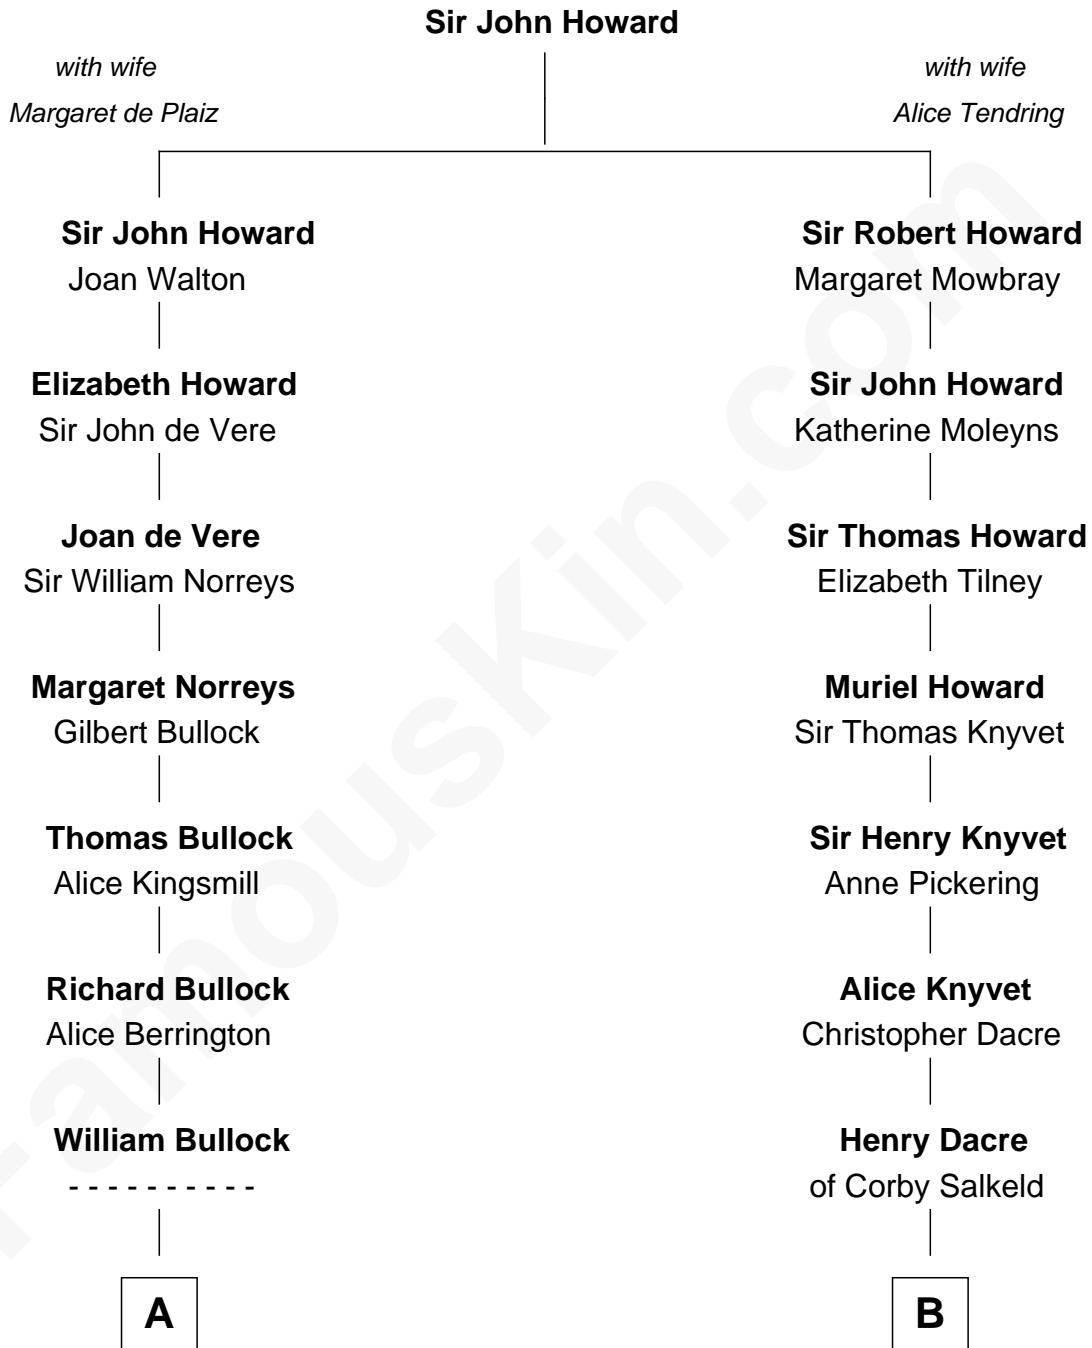

FamousKin.com Relationship Chart of

Samuel Howard

Boston Tea Party Participant

12th cousin 5 times removed of

Tilda Swinton

Movie Actress

Tilda Swinton photo by [Nicolas Genin](#) ([CC BY-SA 2.0](#))