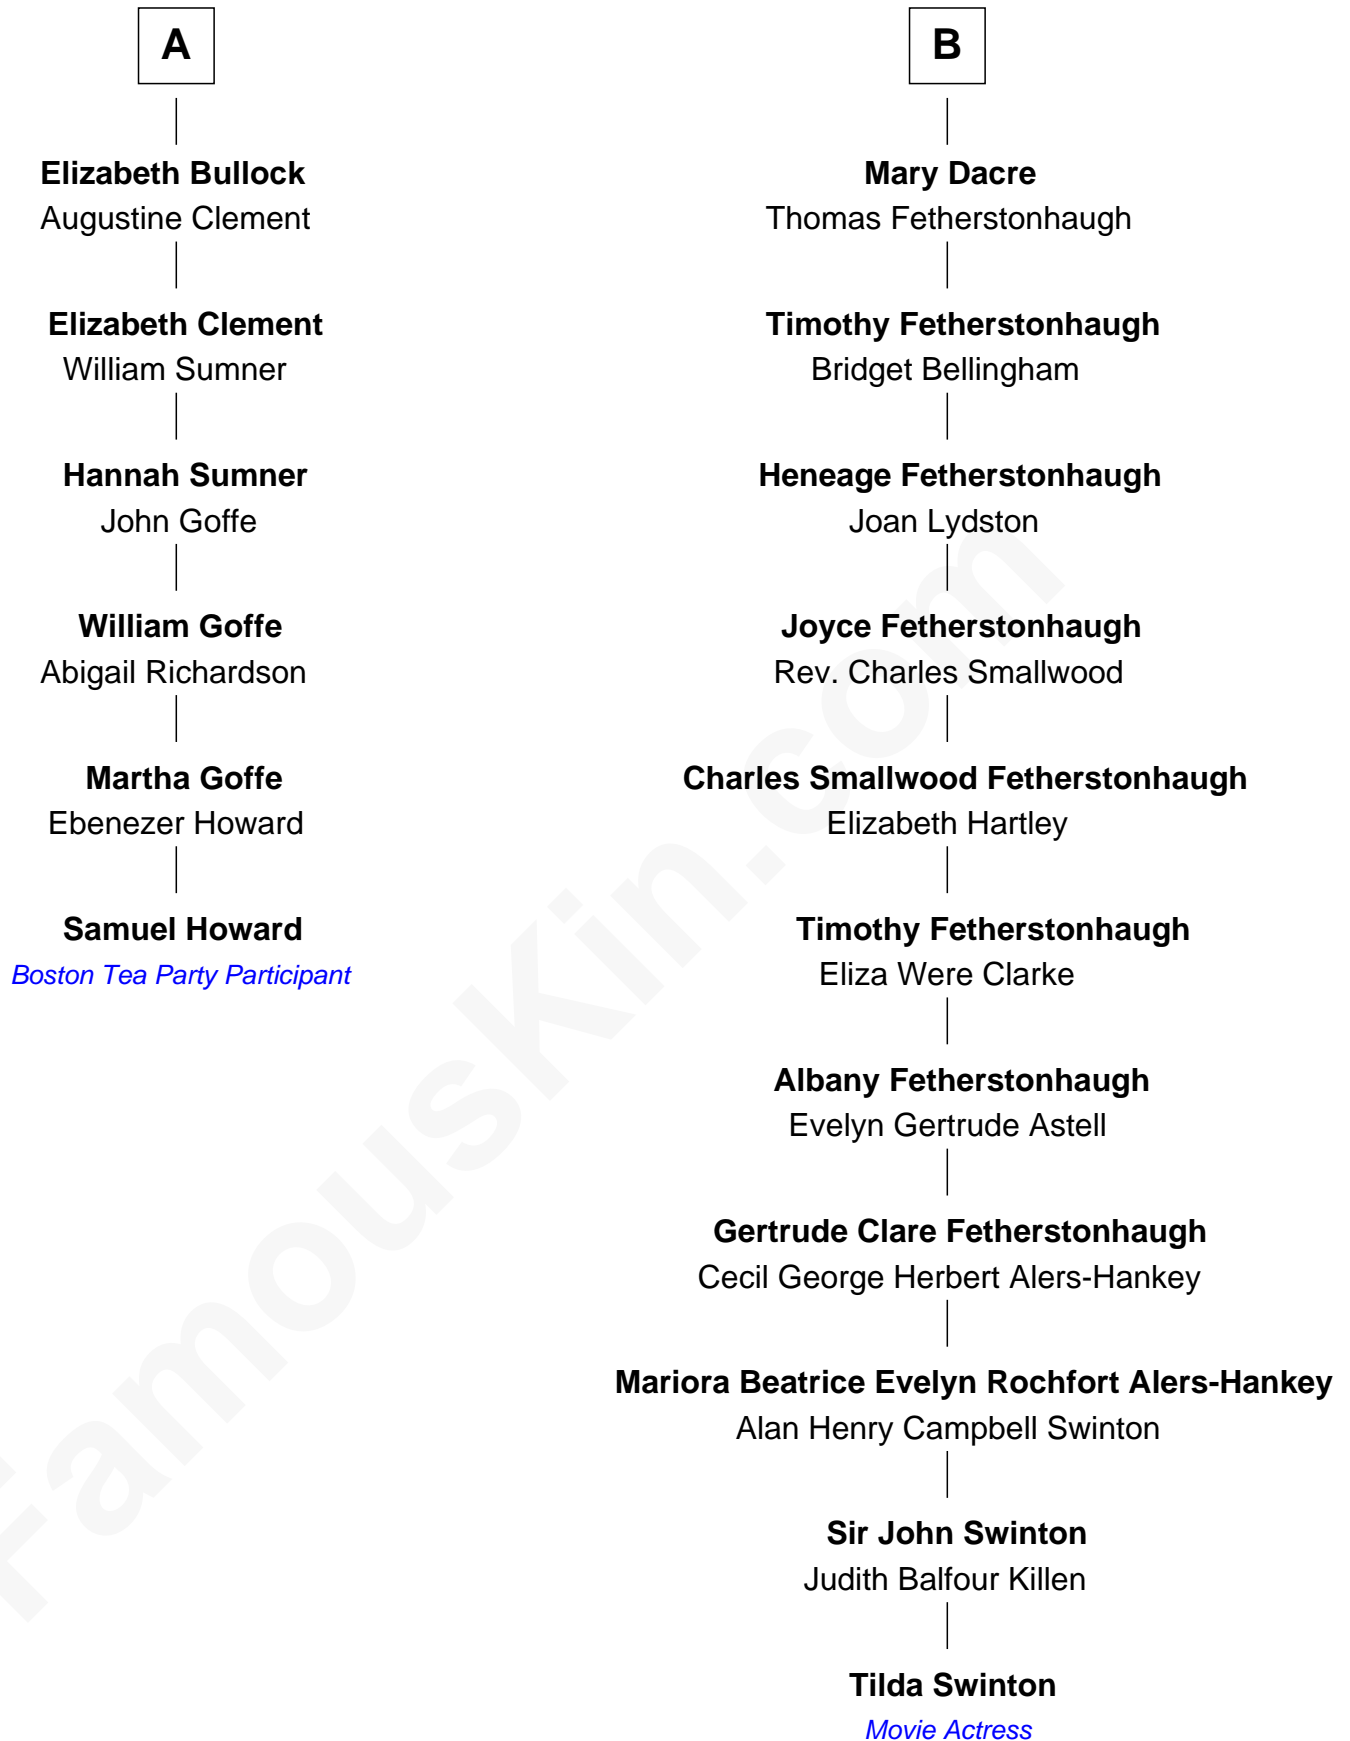

FamousKin.com Relationship Chart of

Samuel Howard

Boston Tea Party Participant

12th cousin 5 times removed of

Tilda Swinton

Movie Actress

Tilda Swinton photo by [Nicolas Genin](#) ([CC BY-SA 2.0](#))