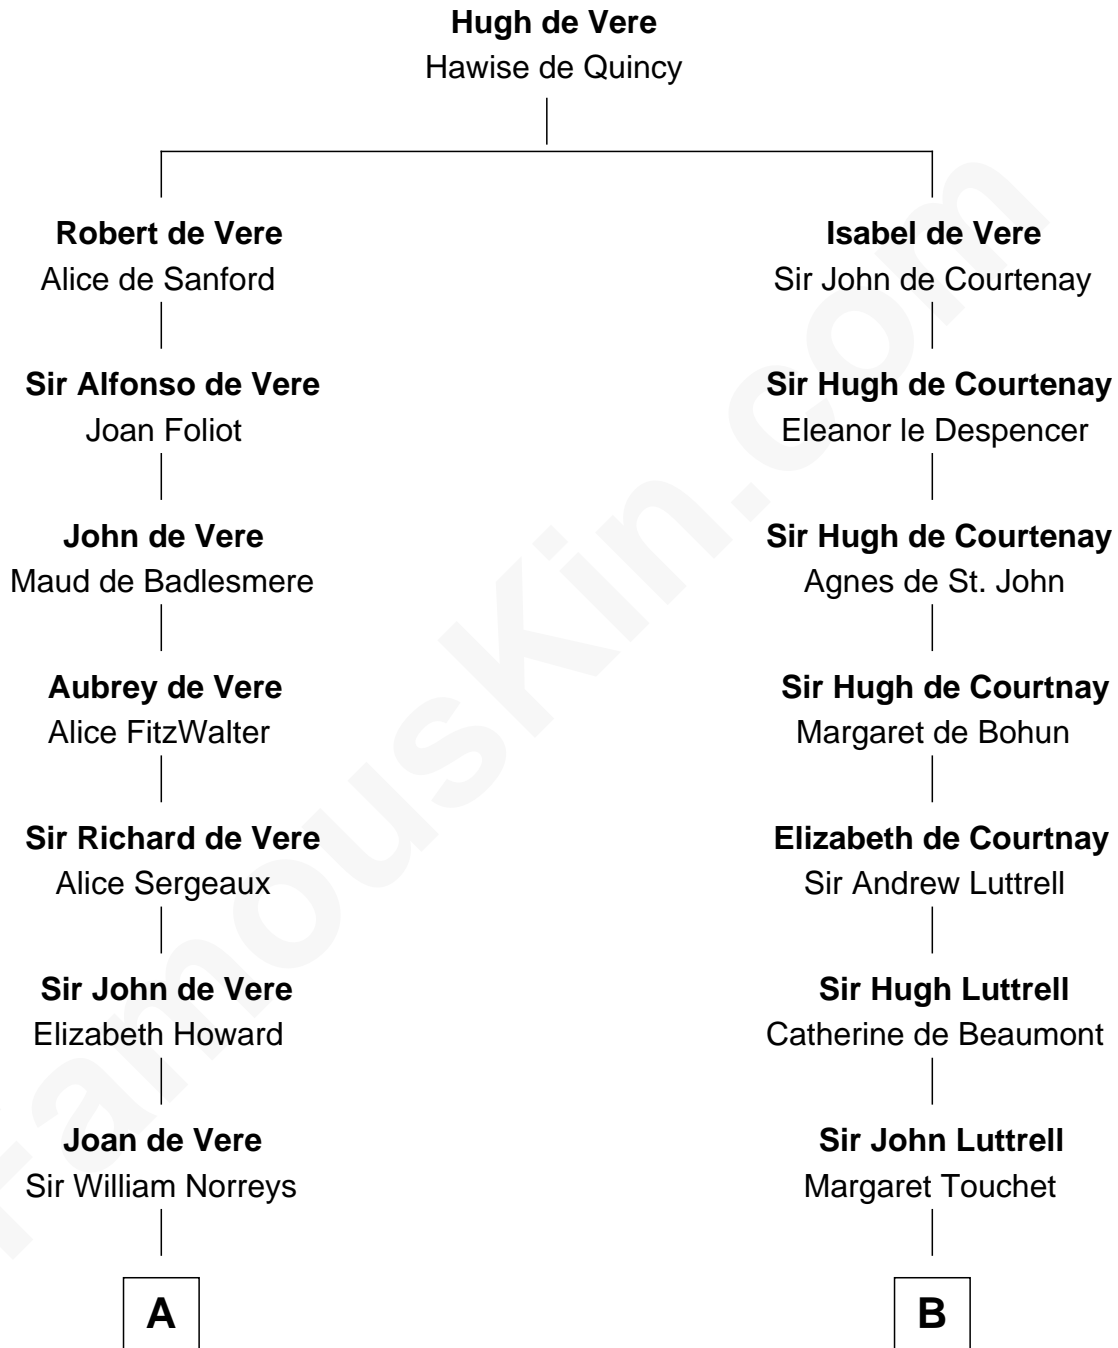

FamousKin.com

Relationship Chart of

Samuel Howard

Boston Tea Party Participant

16th cousin 3 times removed of

Jane (Appleton) Pierce

First Lady of President Franklin Pierce

C

Francis Appleton
Elizabeth Hubbard

Rev. Jesse Appleton
Elizabeth Means

Jane (Appleton) Pierce
First Lady of Franklin Pierce

FamousKin.com