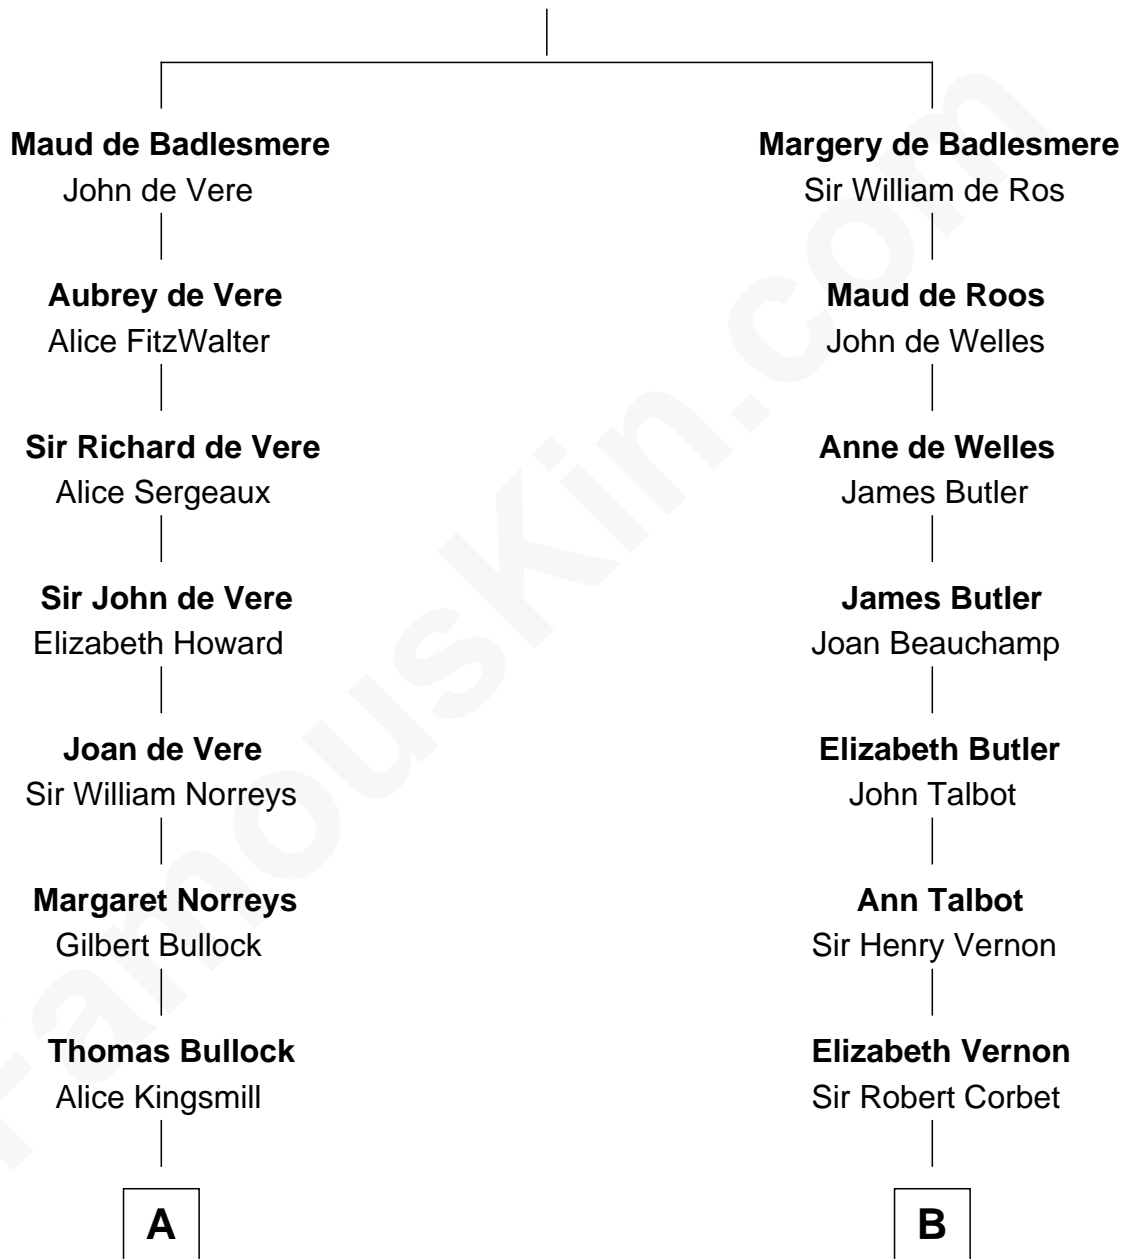

## Relationship Chart of

**Samuel Howard**

*Boston Tea Party Participant*

14th cousin 5 times removed of

**J.P. Morgan, Jr.**

*American Banker and Philanthropist*

**Bartholomew de Badlesmere**

Margaret de Clare

**C**

**Charles F. Tracy**

Louisa Kirkland

**Frances Louisa Tracy**

John Pierpont Morgan

**J.P. Morgan, Jr.**

*American Banker and Philanthropist*

FamousKin.com