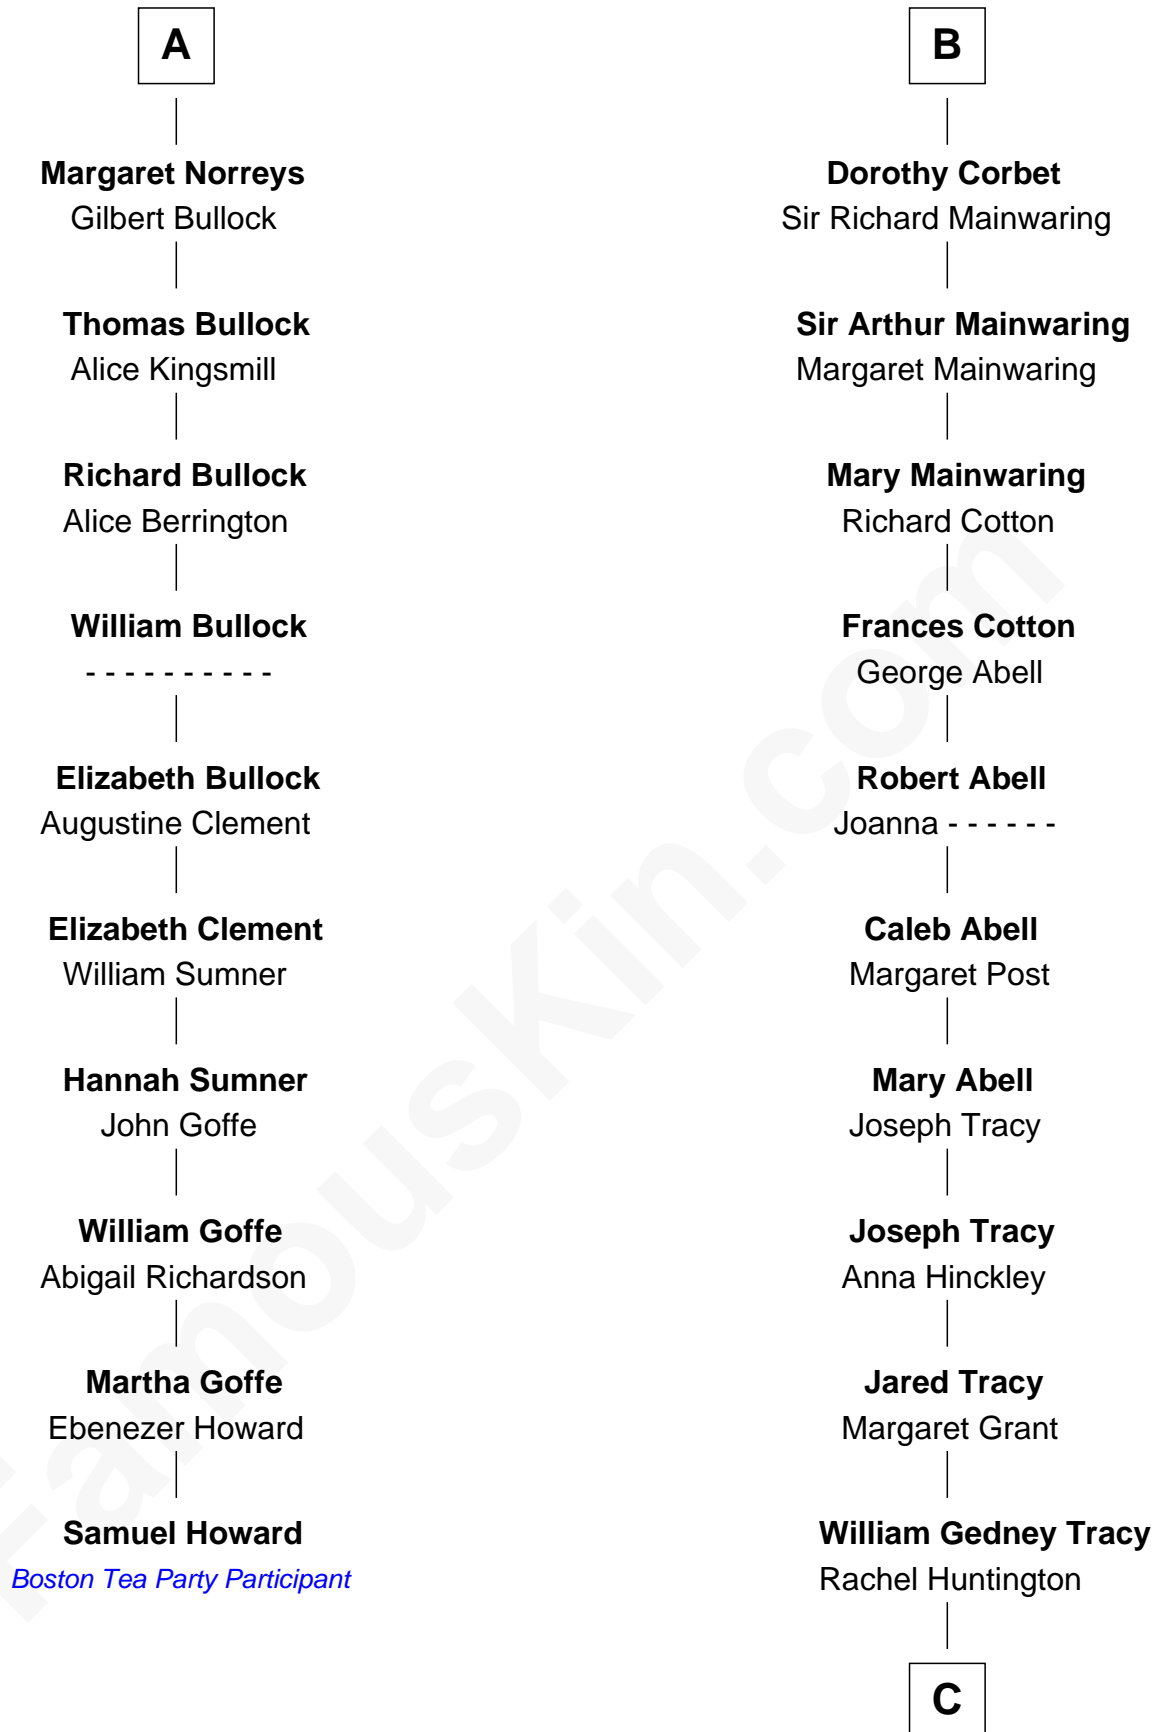

FamousKin.com

Relationship Chart of

Samuel Howard

Boston Tea Party Participant

16th cousin 3 times removed of

J.P. Morgan, Jr.

American Banker and Philanthropist

Sir Richard de Burgh

Margaret - - - - -

Eleanor de Burgh
Sir Thomas de Multon

Joan de Multon
Sir Robert FitzWalter

Sir John FitzWalter
Eleanor de Percy

Alice FitzWalter
Aubrey de Vere

Sir Richard de Vere
Alice Sergeaux

Sir John de Vere
Elizabeth Howard

Joan de Vere
Sir William Norreys

A

Joan de Burgh
Sir John Darcy

Elizabeth Darcy
James le Boteler

James Butler
Anne de Welles

James Butler
Joan Beauchamp

Elizabeth Butler
John Talbot

Ann Talbot
Sir Henry Vernon

Elizabeth Vernon
Sir Robert Corbet

B

C

Charles F. Tracy

Louisa Kirkland

Frances Louisa Tracy

John Pierpont Morgan

J.P. Morgan, Jr.