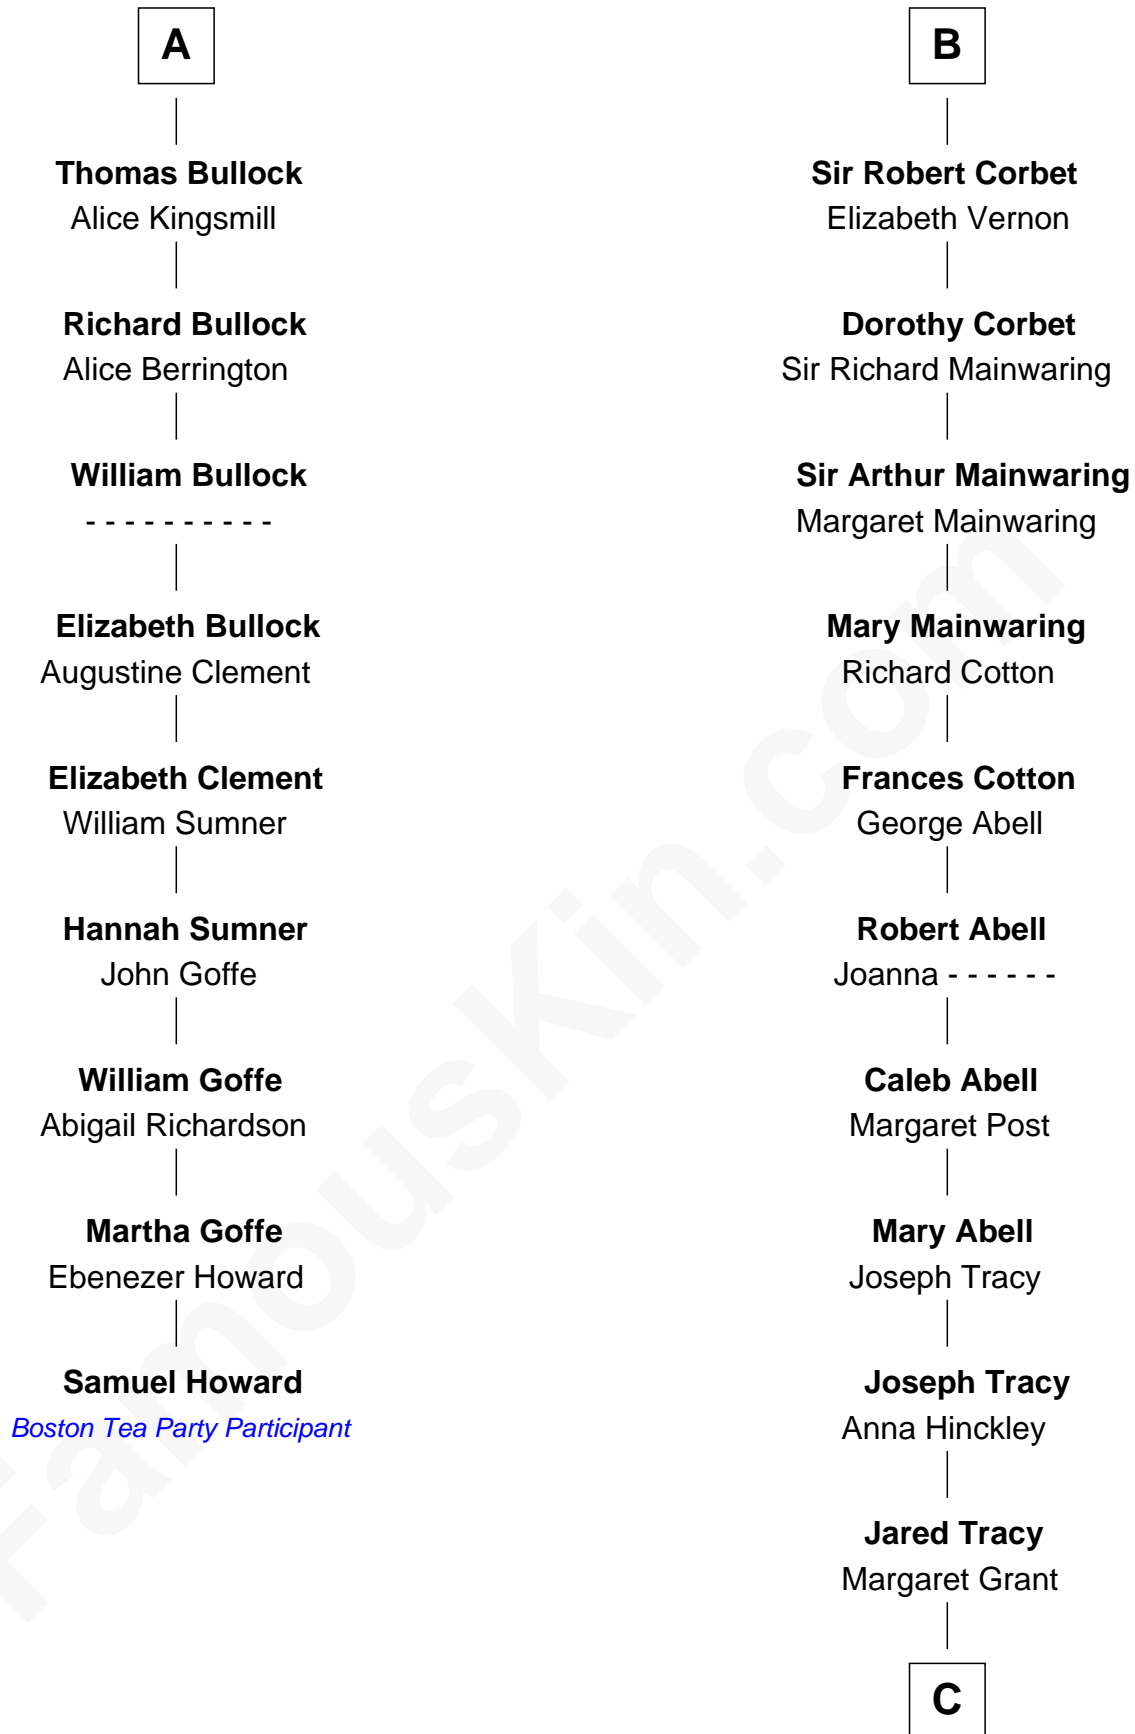

FamousKin.com

Relationship Chart of

Samuel Howard

Boston Tea Party Participant

15th cousin 5 times removed of

J.P. Morgan, Jr.

American Banker and Philanthropist

Hugh le Despencer

Sir Edward le Despencer

Anne de Ferrers

Edward Despencer

Elizabeth Burghersh

Margaret Despencer

Robert de Ferrers

Sir Edmund Ferrers

Ellen Roche

Sir William Ferrers

Elizabeth Belknap

Anne Ferrers

Sir Walter Devereux

Elizabeth Devereux

Sir Richard Corbet

B

C

|
William Gedney Tracy

Rachel Huntington

|
Charles F. Tracy

Louisa Kirkland

|
Frances Louisa Tracy

John Pierpont Morgan

|
J.P. Morgan, Jr.

American Banker and Philanthropist