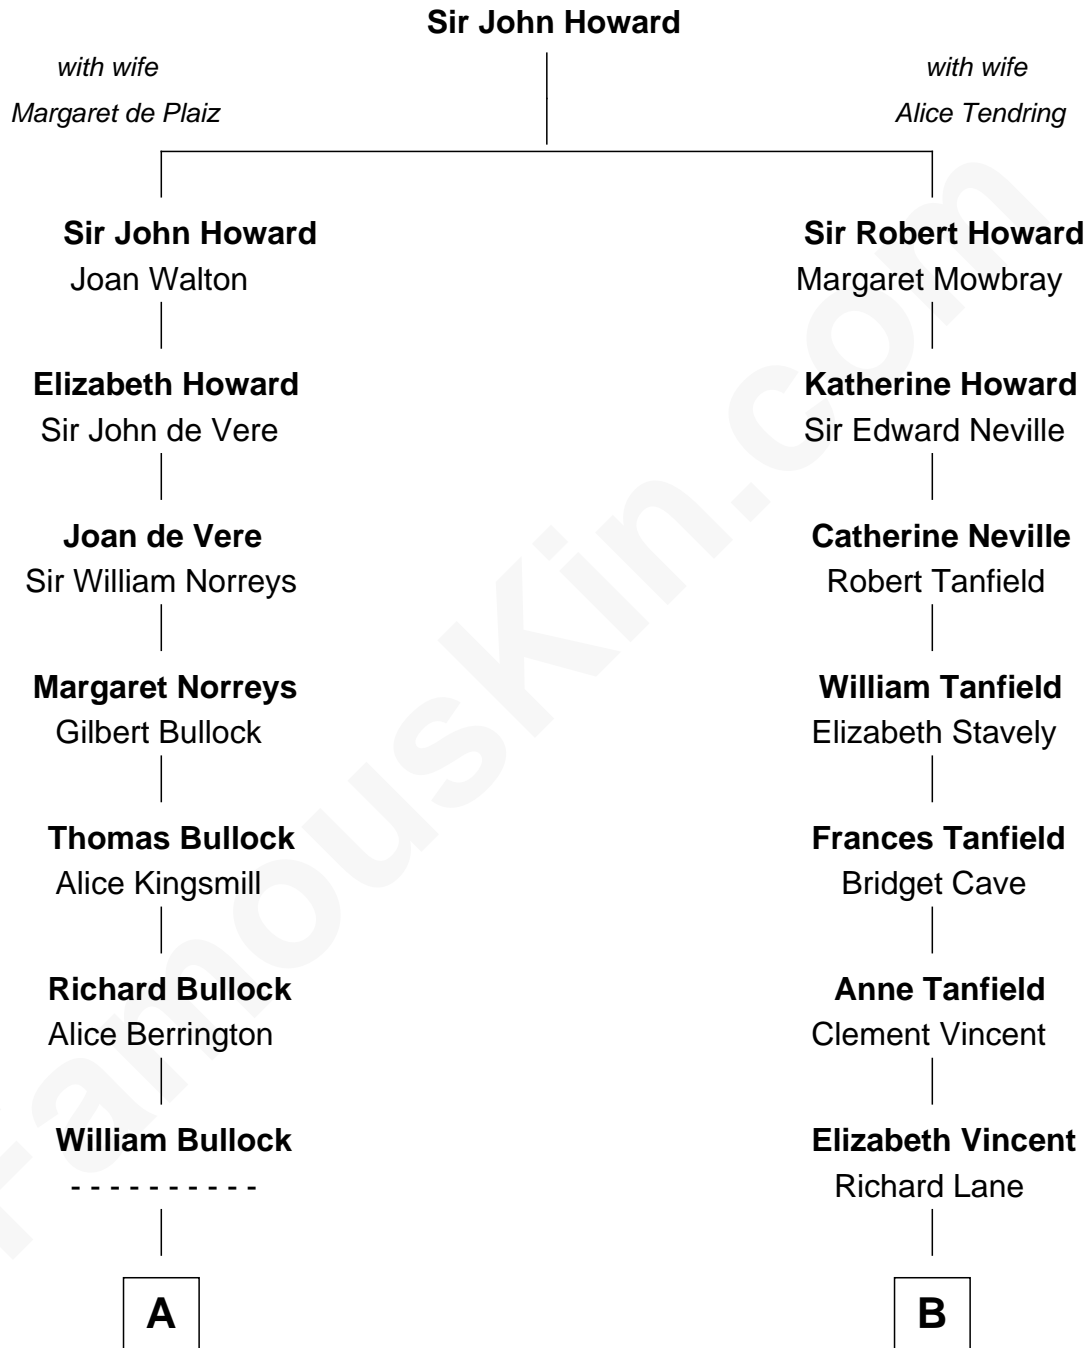

FamousKin.com Relationship Chart of

Samuel Howard

Boston Tea Party Participant

12th cousin 3 times removed of

Fitzhugh Lee

40th Governor of Virginia

A

Elizabeth Bullock
Augustine Clement

Elizabeth Clement
William Sumner

Hannah Sumner
John Goffe

William Goffe
Abigail Richardson

Martha Goffe
Ebenezer Howard

Samuel Howard
Boston Tea Party Participant

B

Dorothy Lane
William Randolph

Richard Randolph
Elizabeth Ryland