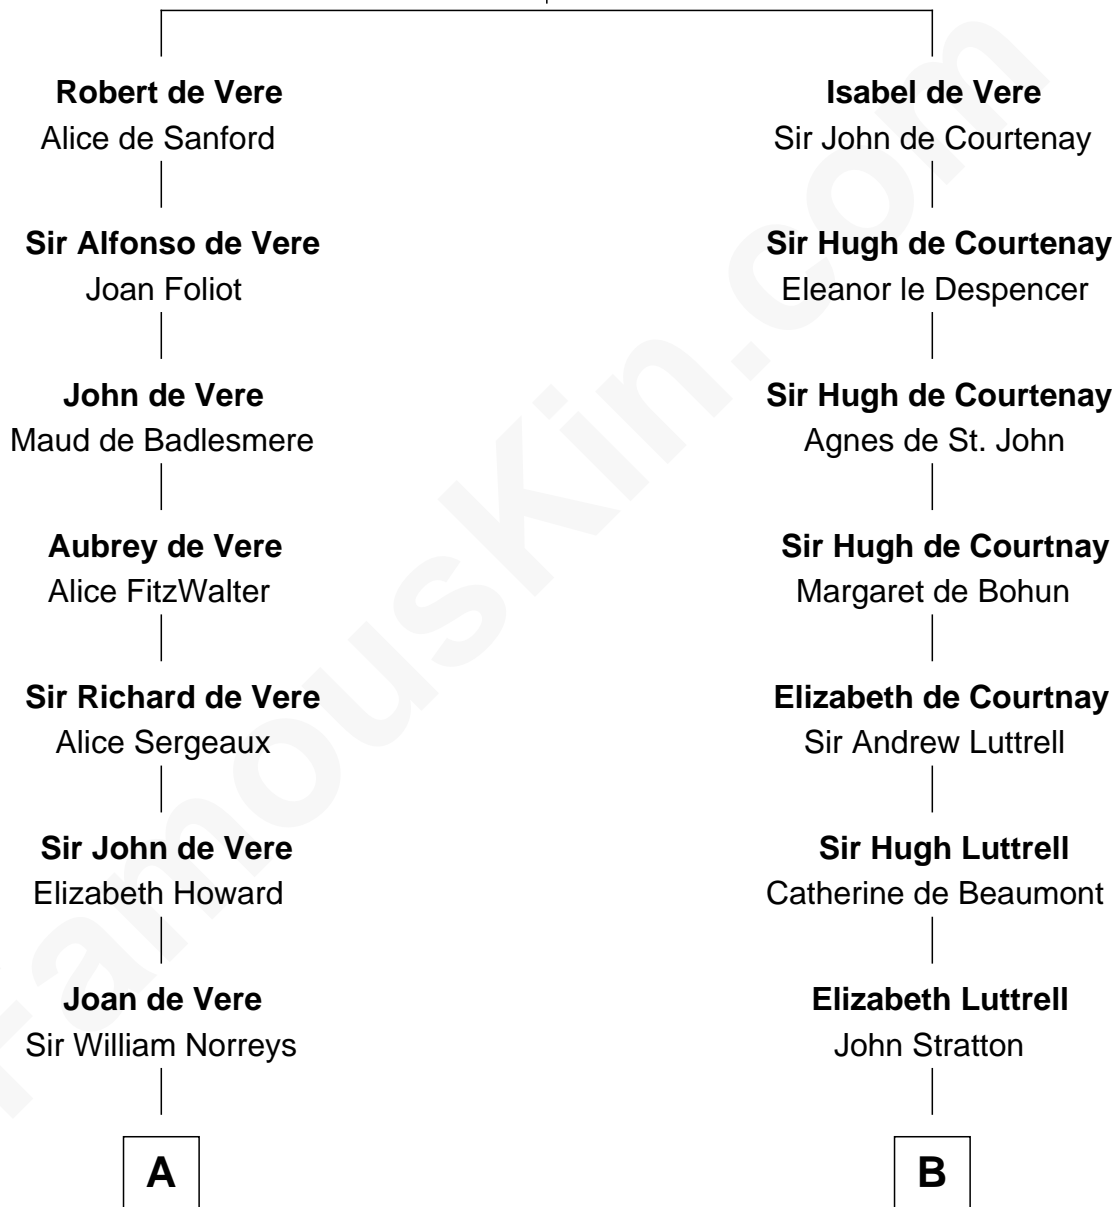

# FamousKin.com Relationship Chart of

**Samuel Howard**

*Boston Tea Party Participant*

16th cousin 3 times removed of

**Fitzhugh Lee**

*40th Governor of Virginia*

**Hugh de Vere**  
Hawise de Quincy

**C**

**Anne Hill Carter**  
Maj. Gen. Henry Lee

**Sydney Smith Lee**  
Anna Maria Mason

**Fitzhugh Lee**  
*40th Governor of Virginia*

FamousKin.com