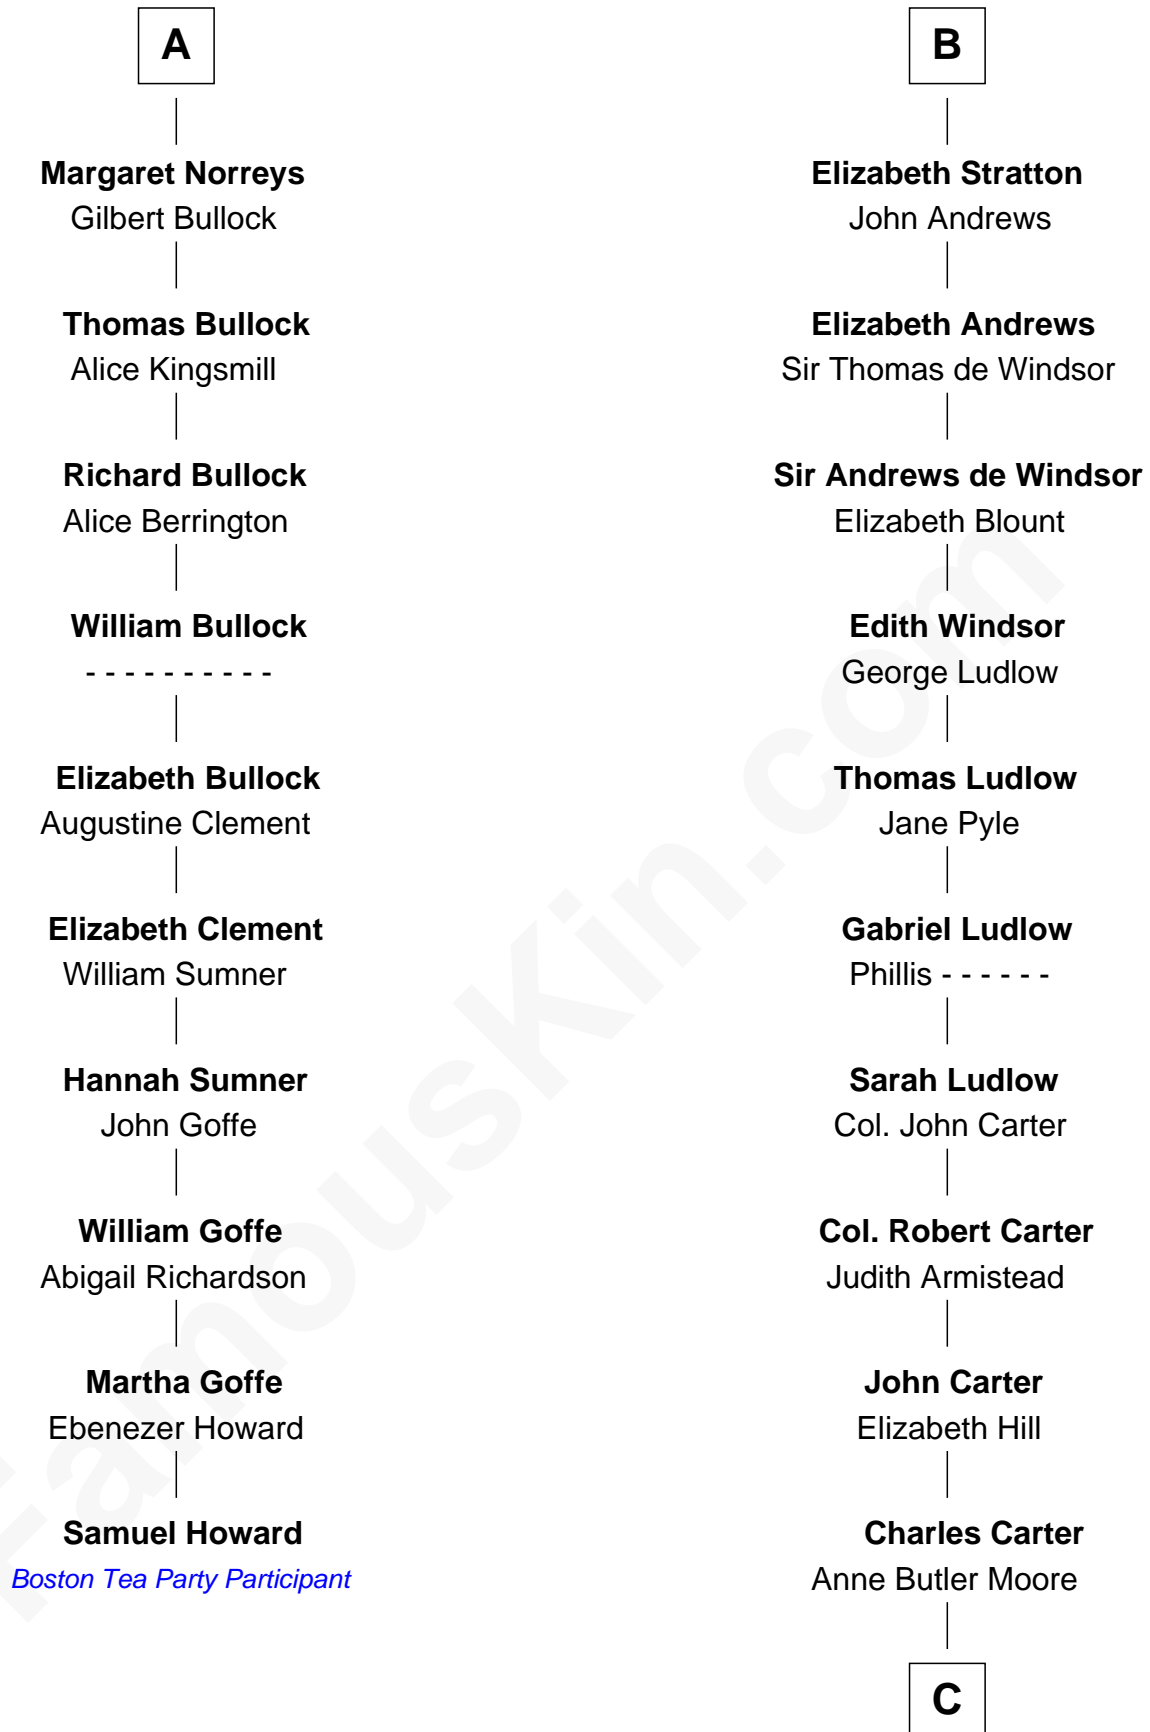

# FamousKin.com Relationship Chart of

**Samuel Howard**

*Boston Tea Party Participant*

16th cousin 3 times removed of

**Fitzhugh Lee**

*40th Governor of Virginia*

**Hugh de Vere**  
Hawise de Quincy

**C**

**Anne Hill Carter**  
Maj. Gen. Henry Lee

**Sydney Smith Lee**  
Anna Maria Mason

**Fitzhugh Lee**  
*40th Governor of Virginia*

FamousKin.com