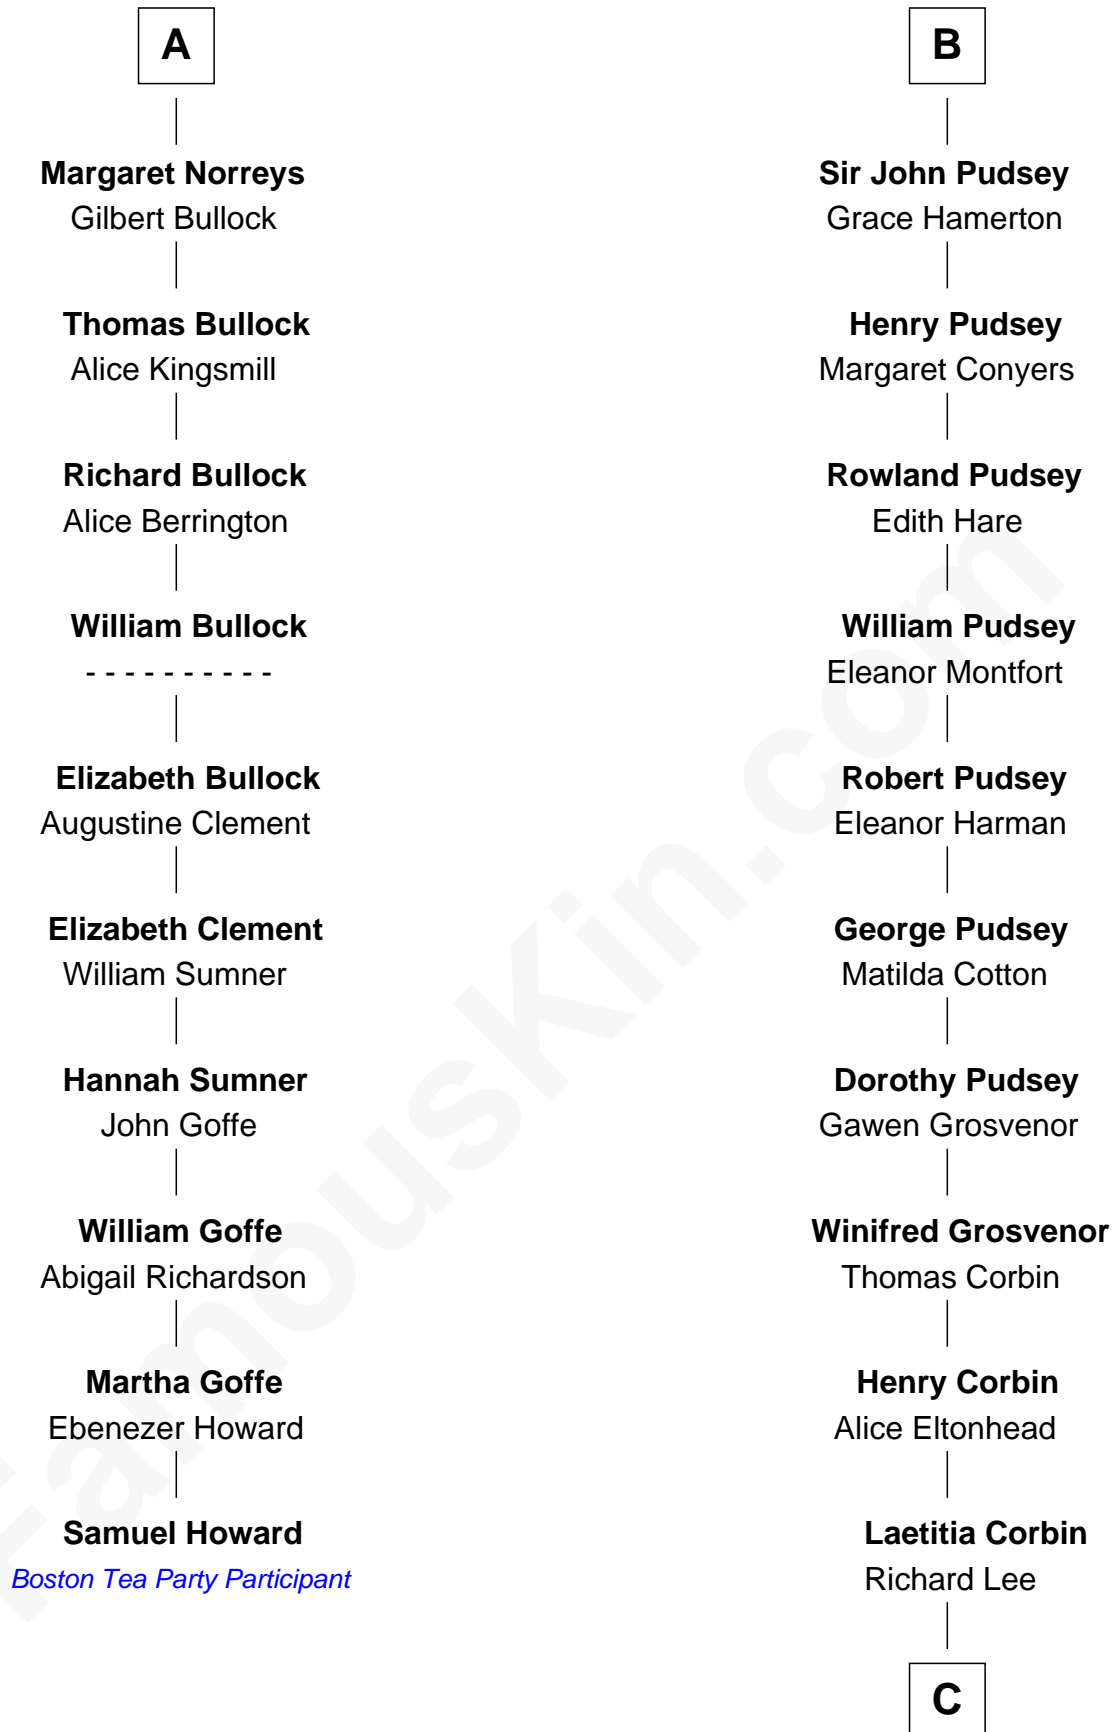

# FamousKin.com Relationship Chart of

**Samuel Howard**

*Boston Tea Party Participant*

16th cousin 5 times removed of

**Fitzhugh Lee**

*40th Governor of Virginia*

**Sir Walter FitzRobert**

Ida Longespee

**Sir Richard de Vere**

Alice Sergeaux

**Sir John de Vere**

Elizabeth Howard

**Joan de Vere**

Sir William Norreys

**A**

**Ela FitzWalter**

William de Odingsells

**Margaret de Oddingseles**

Sir John de Grey

**Sir John Grey**

Avice Marmion

**Sir Robert Grey**

Lora de St. Quintin

**Elizabeth Grey**

Henry FitzHugh

**Eleanor Fitzhugh**

Sir Thomas Tunstall

**Margaret Tunstall**

Sir Ralph Pudsey

**B**

**C**

Henry Lee