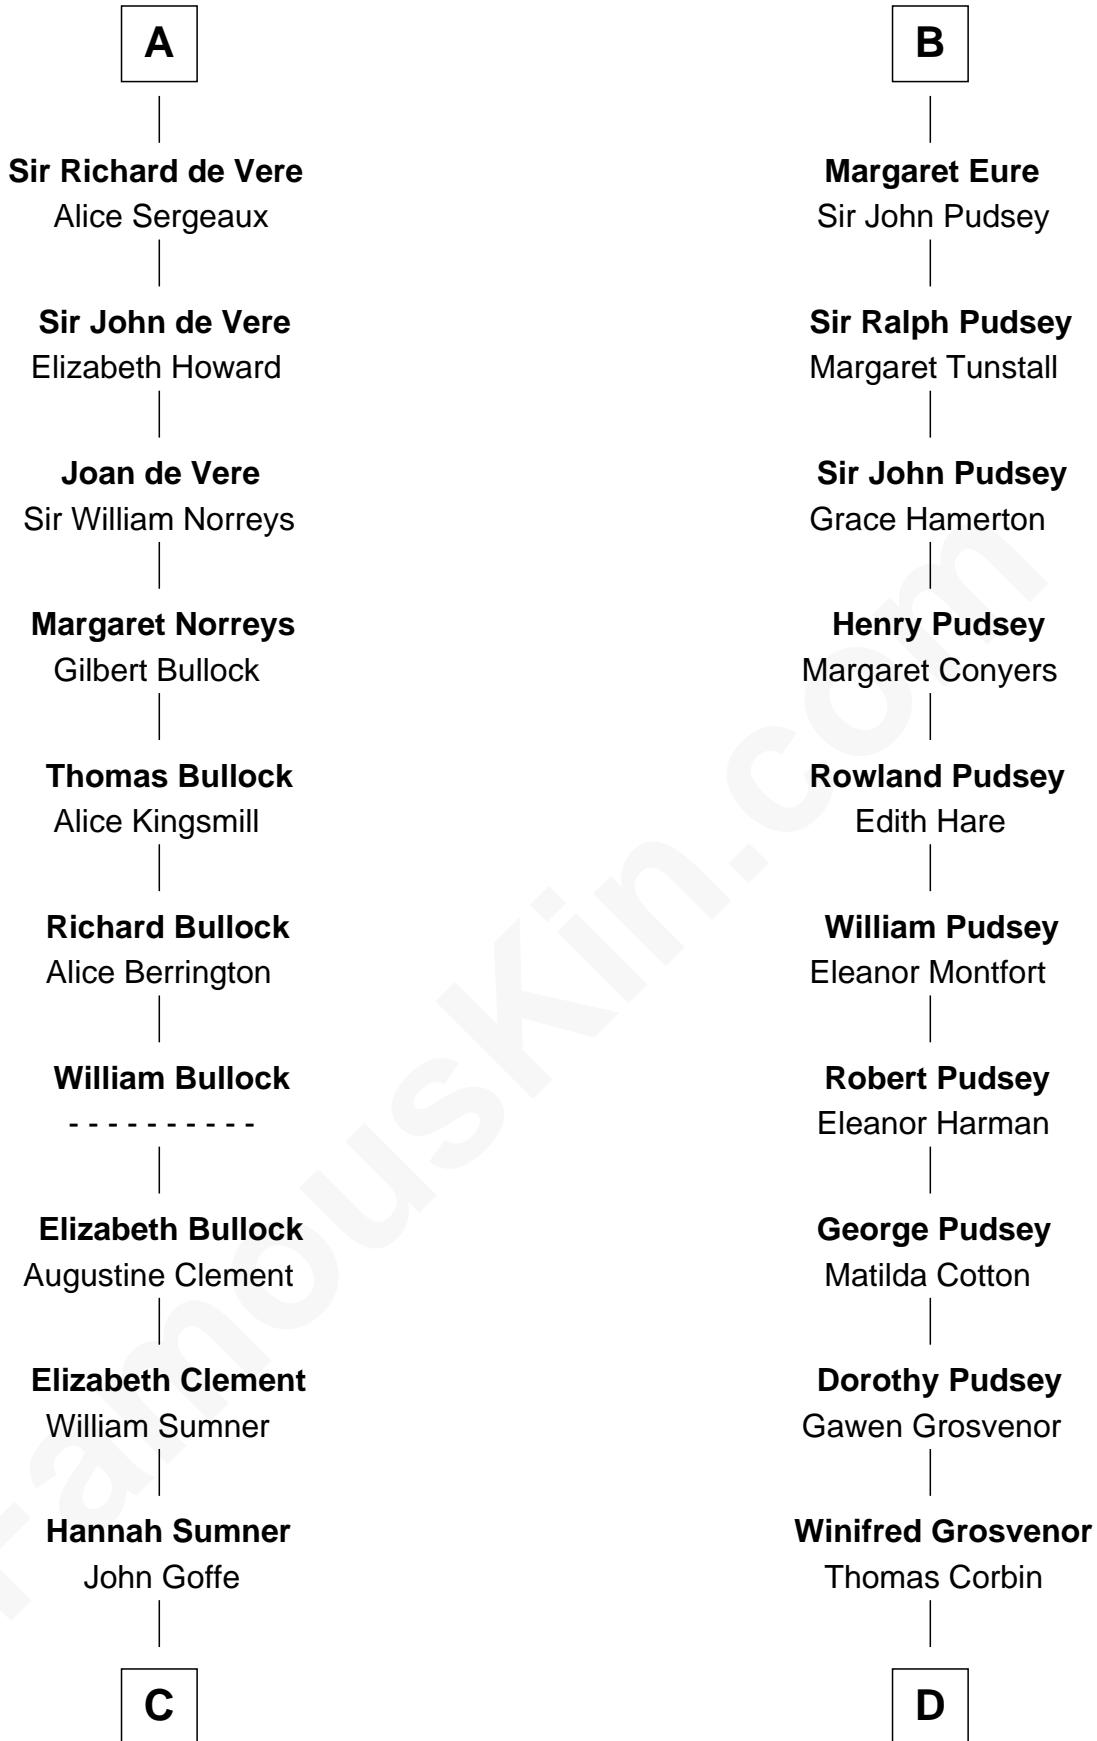

FamousKin.com Relationship Chart of

Samuel Howard

Boston Tea Party Participant

19th cousin 2 times removed of

Thomas Sim Lee

2nd and 7th Governor of Maryland

C

William Goffe
Abigail Richardson

Martha Goffe
Ebenezer Howard

Samuel Howard
Boston Tea Party Participant

D

Henry Corbin
Alice Eltonhead

Laetitia Corbin
Richard Lee

Philip Lee
Sarah Brooke

Thomas Lee
Christiana Sim

Thomas Sim Lee
2nd and 7th Governor of Maryland