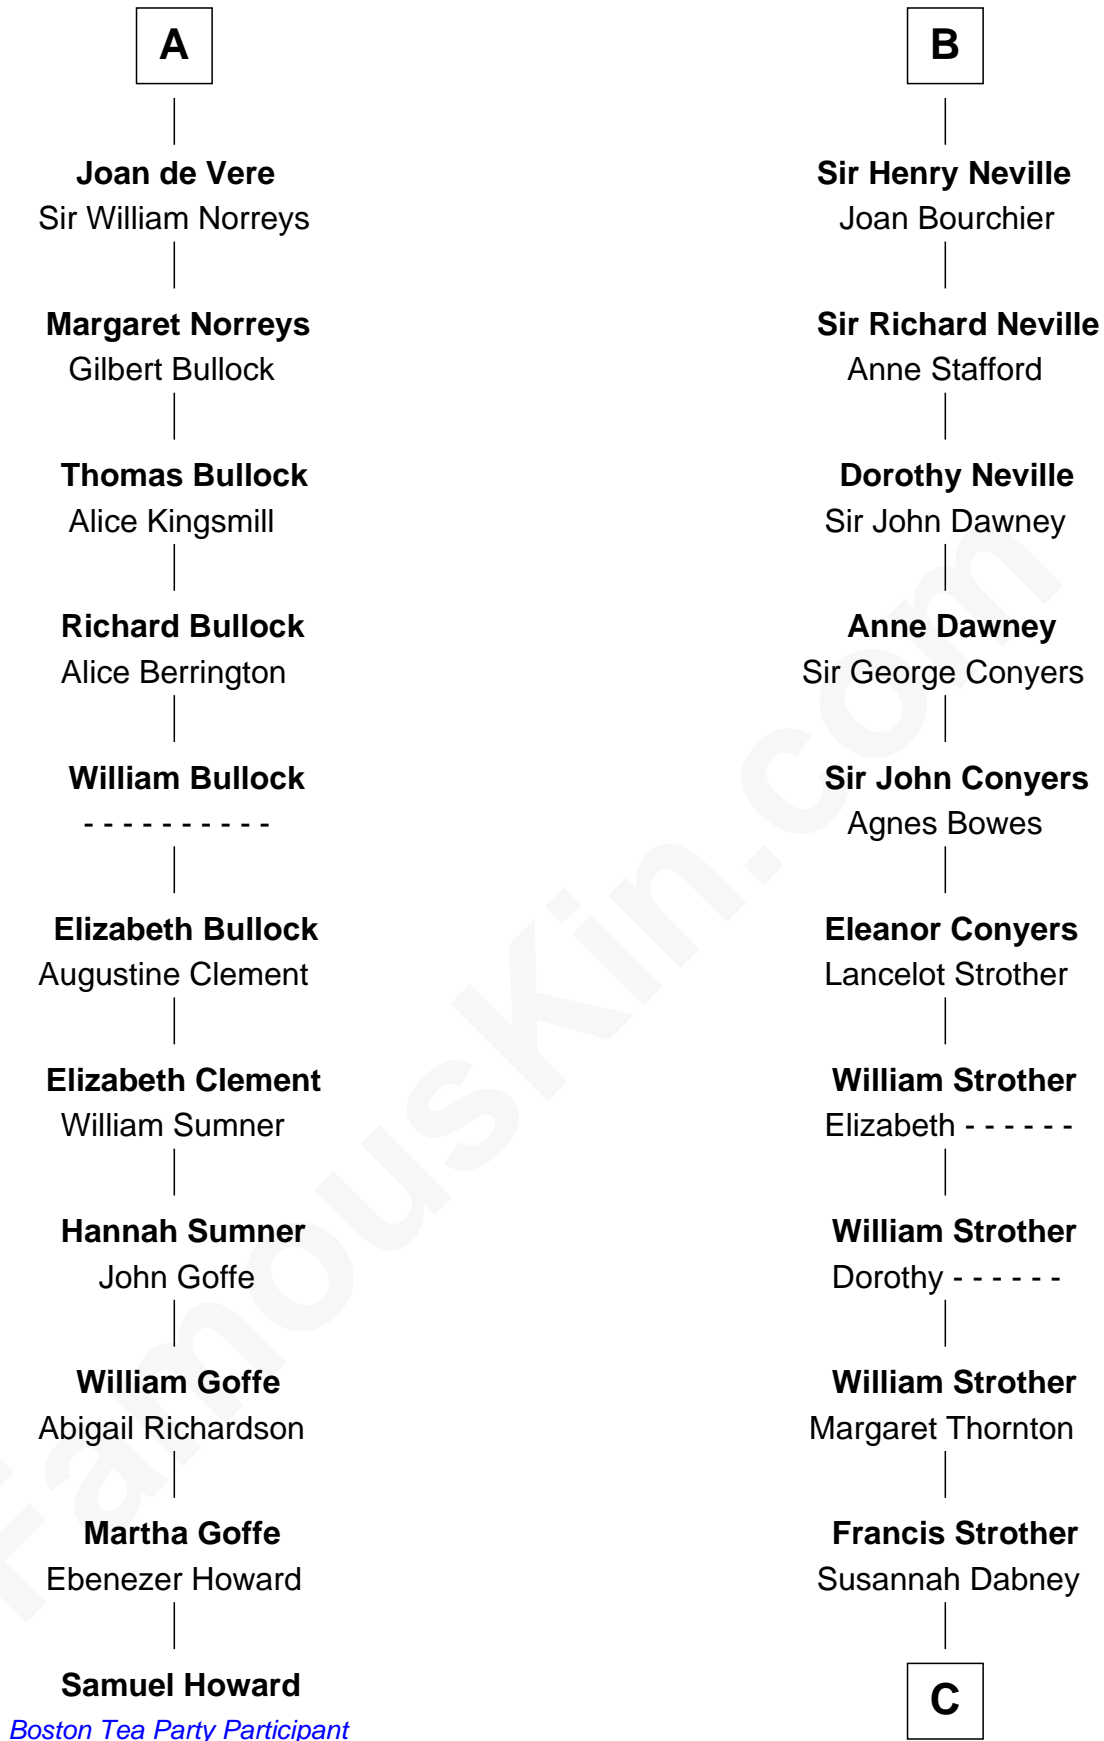

FamousKin.com

Relationship Chart of

Samuel Howard

Boston Tea Party Participant

17th cousin 2 times removed of

Zachary Taylor

12th U.S. President

Sir William Longespee

Ela of Salisbury

C

William Strother

Sarah Bayly

Sarah Dabney Strother

Col. Richard Taylor

Zachary Taylor

12th U.S. President