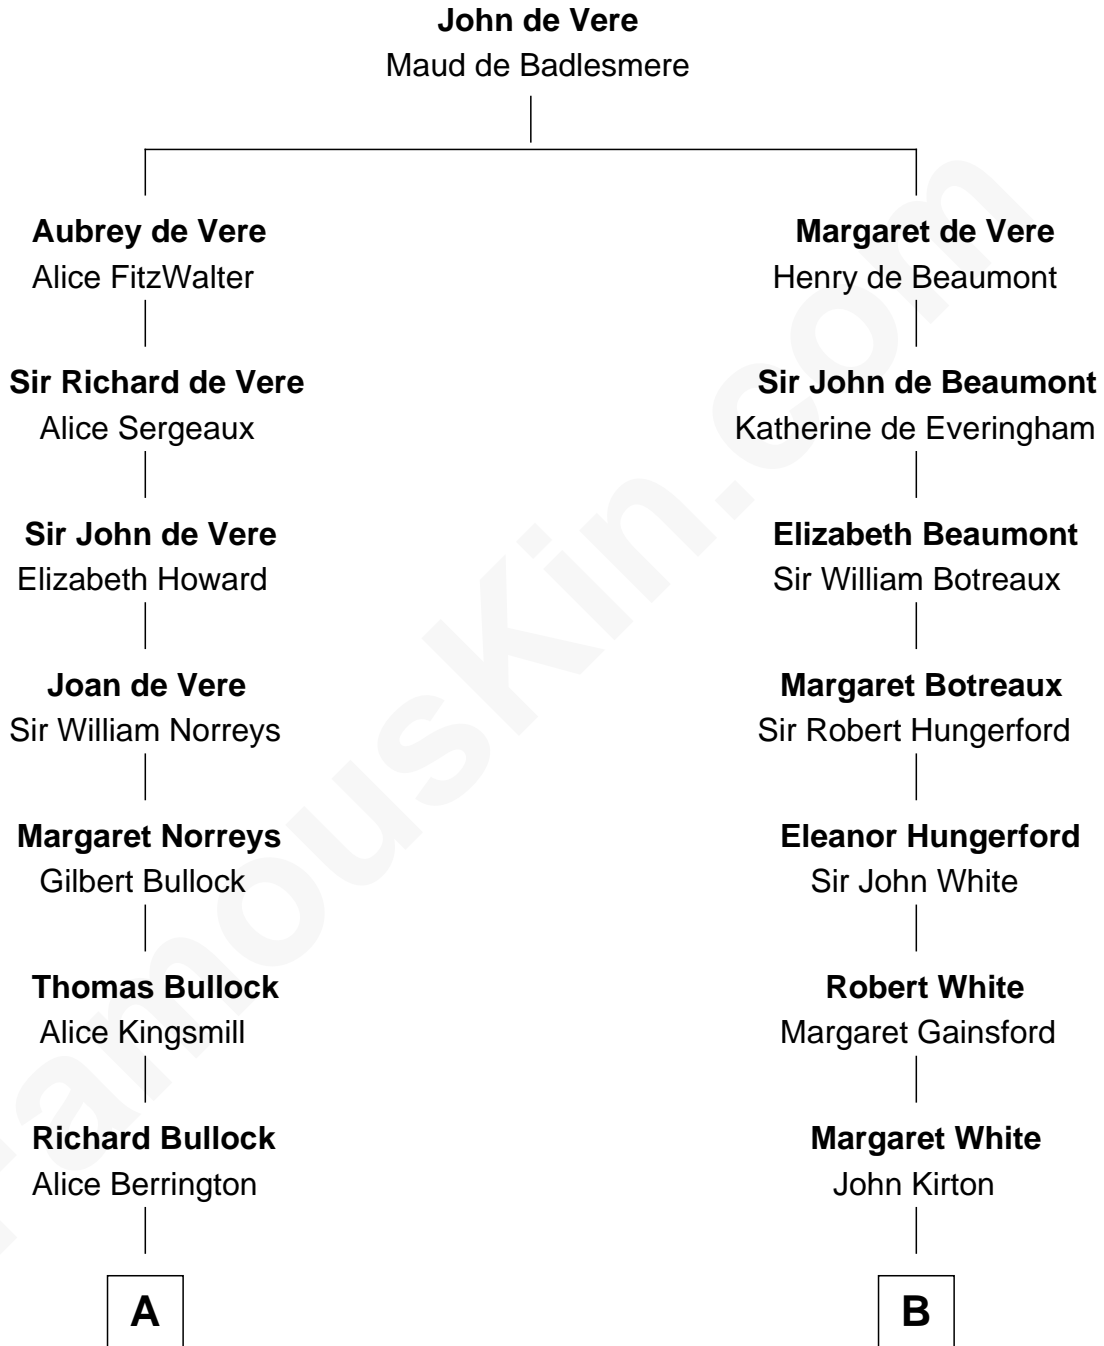

FamousKin.com

Relationship Chart of Samuel Howard

Boston Tea Party Participant

13th cousin 8 times removed of

Thomas J. Watson, Jr.
President and CEO of I.B.M.

C

Mary Hamilton

Dr. Oliver Kittredge

Oliver Kittredge

Julia Ann Estabrook

Arthur Melville Kittredge

Mary Jeannette Broadwell

Mary Jeannette Kittredge

Thomas John Watson

Thomas J. Watson, Jr.

President and CEO of I.B.M.