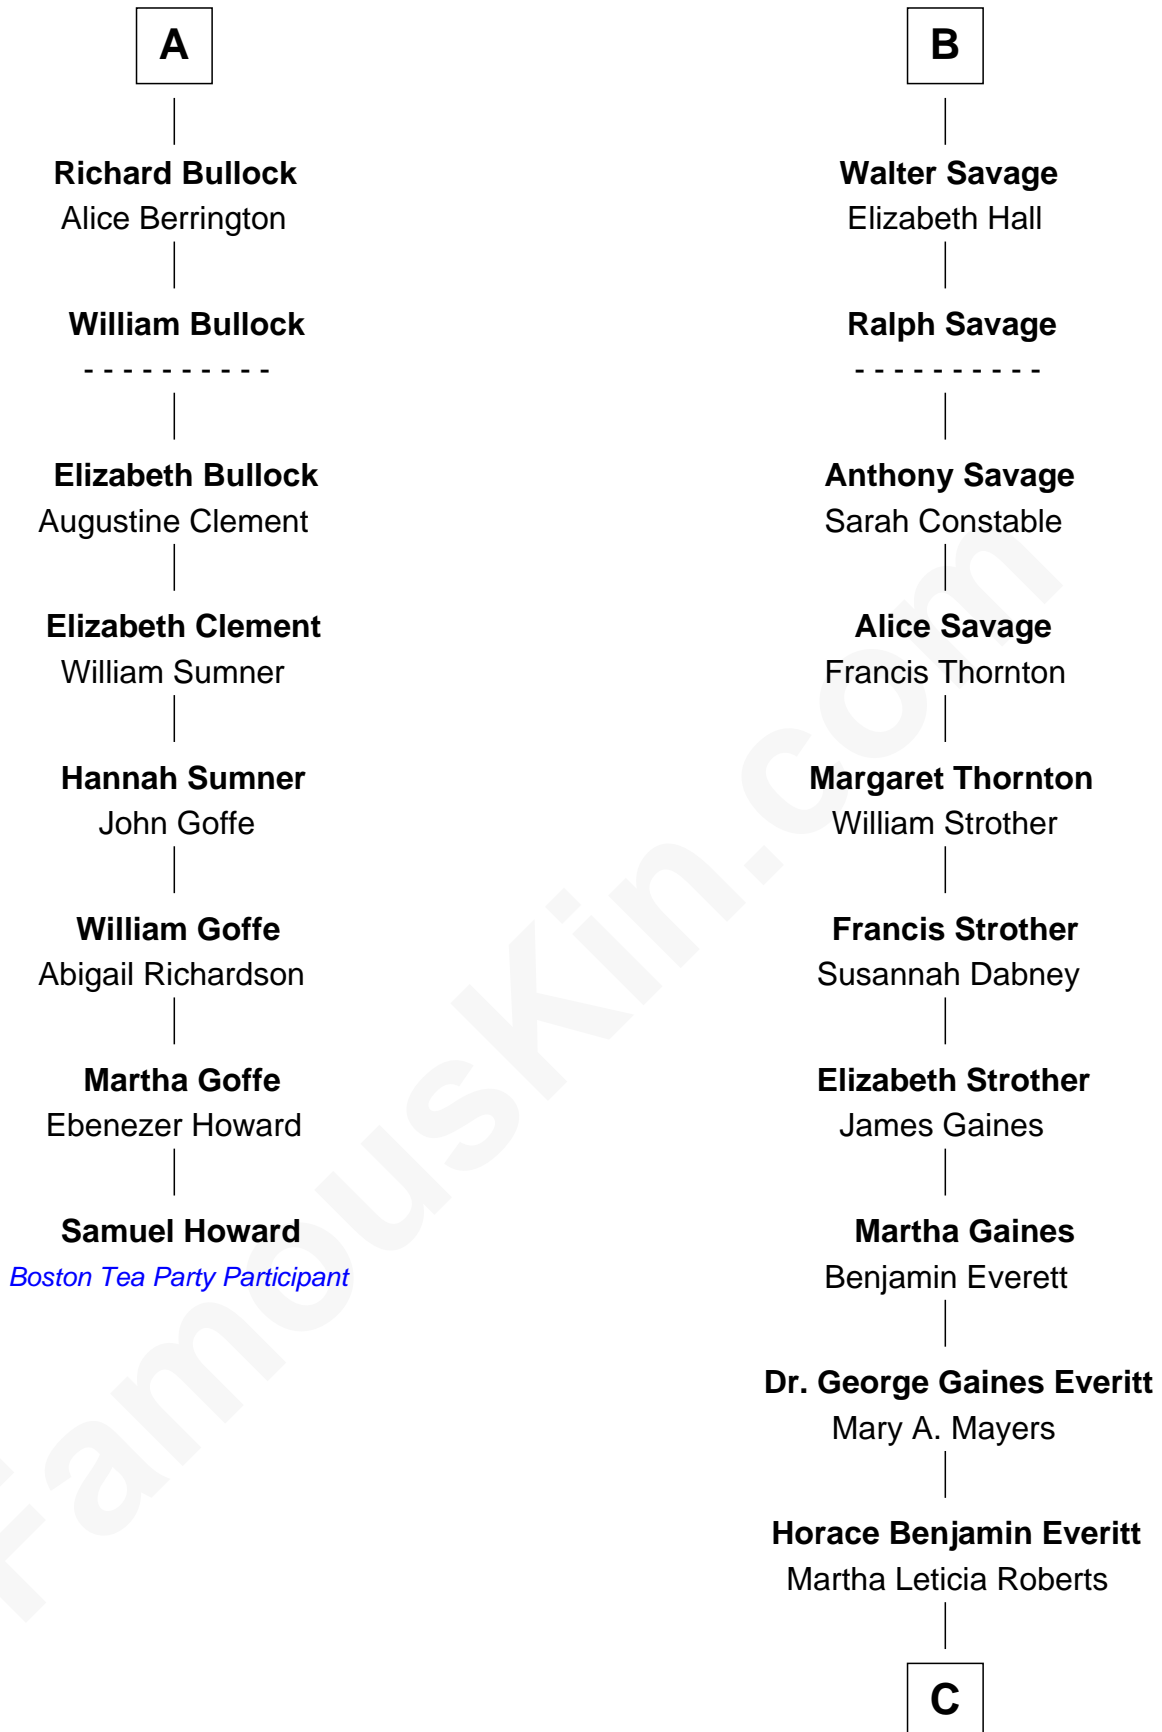

FamousKin.com Relationship Chart of

Samuel Howard

Boston Tea Party Participant

14th cousin 5 times removed of

William H. Macy

TV and Movie Actor

C

Mary Lois Everitt
Clement Overstreet

Lois Elizabeth Overstreet
William Hall Macy

William H. Macy
TV and Movie Actor

FamousKin.com